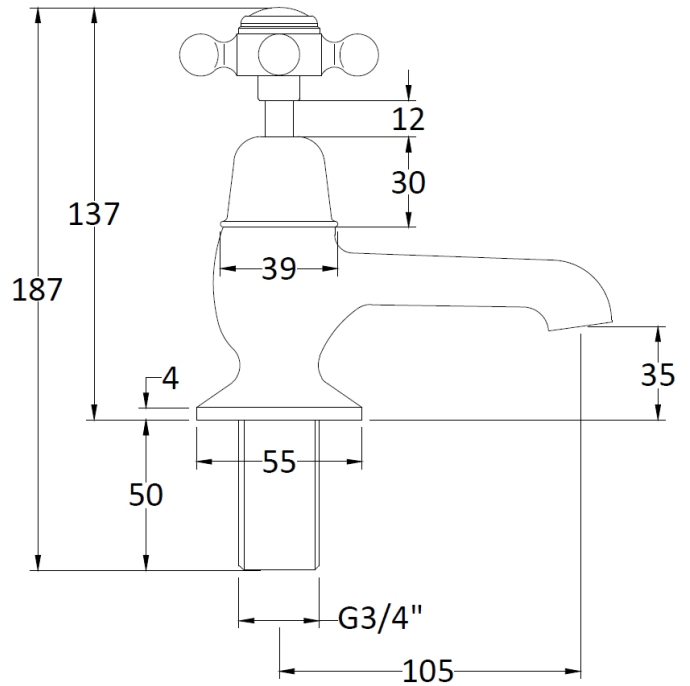

## CUSTOMER SPECIFICATION SHEET - BRASSWARE

SALES CODE: CTA010

DESCRIPTION: Victrion Crosshead Bath Pillar Taps

### PRODUCT DIMENSIONS

Height (mm)	Width (mm)	Depth (mm)	Length (mm)	Nett Wgt Kg
137	66	119		1.7

### PACKAGING DIMENSIONS

Height (mm)	Width (mm)	Depth (mm)	Gross Wgt Kg
55	160	260	1.9

Colour/Finish	Chrome
Mount Type	Deck
Waste Type	Not Applicable
Flow Rates (Litres Per Min)	0.1 bar   8.4   0.5 bar   21.3   1 bar   30.7   2 bar   43.7   3 bar   46.8
Pipe Size	22 mm (3/4" Bsp)
Pipe Centres	N/A