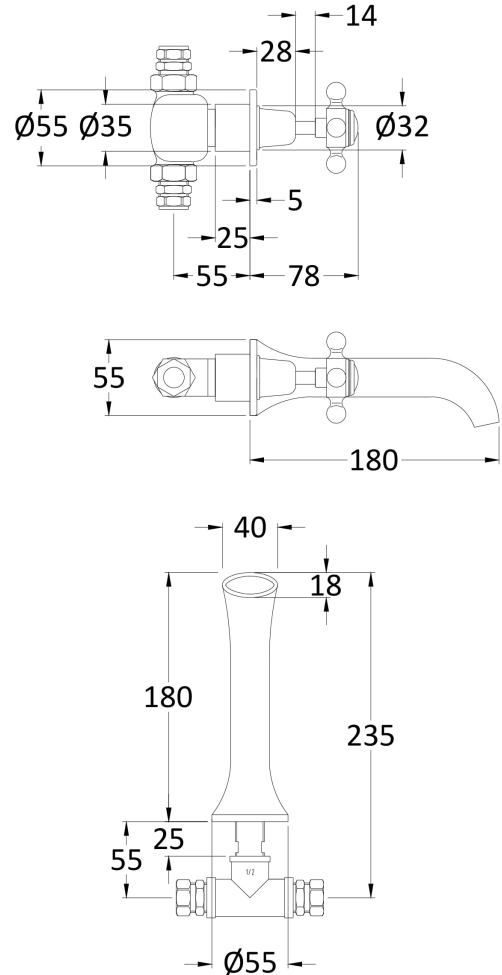

CUSTOMER DATA SHEET - BRASSWARE

SALES CODE: CTA031

DESCRIPTION: Victrion Wall Mount 3TH Basin Mixer - Crosshead

PRODUCT DIMENSIONS

Height (mm)	Width (mm)	Depth (mm)	Length (mm)	Nett Wgt Kg
55		180		2

PACKAGING DIMENSIONS

Height (mm)	Width (mm)	Depth (mm)	Gross Wgt Kg
65	350	213	2

PACKAGING DATA

Box Colour	White Cardboard Box		
Box Qty	1	Label Colour	White Label
Label Size	100x 50	Label Qty	1

OUTER BOX DIMENSIONS (If Applicable)

Height (mm)	Width (mm)	Depth (mm)	Length (mm)	Gross Wgt Kg
Barcode				

PRODUCT DETAILS

Country of Origin	China		
Fitting Instruction	Yes		
Product Material	Brass		
Control Type	Manual		
Waste Included	Waste Not Included		
WRAS Approval	No	Approval No.	N/A
Operating Pressure (bar)	0.1		
Valve/Cartridge Type	1/4 Turn Ceramic Disc		

Colour/Finish	Chrome									
Mount Type	Wall									
Waste Type	Not Applicable									
Flow Rates (Litres Per Min)	0.1 bar	8	0.5 bar	19.3	1 bar	27.5	2 bar	39.4	3 bar	47.8
Pipe Size	15 mm (1/2" Bsp)									
Pipe Centres	N/A									