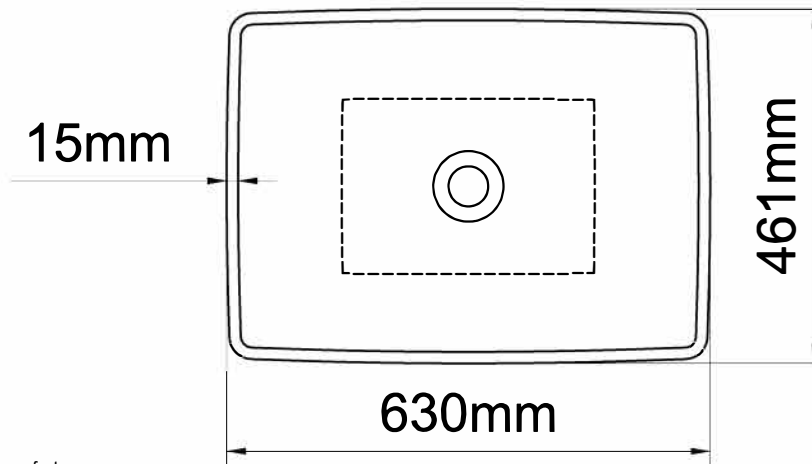

Dimensions  
L 630 x W 461 x H 131

### Important

All dimensions listed are nominal. Being cast products they are subject to a size variance of +/- 3% tolerances.

REV	DATE	DESCRIPTION	DRAWN	CHECKED
2	06/07/18	FINISH MEASUREMENTS AMENDED	CADS	CADS
1	16/10/14	BASIN MEASUREMENTS AMENDED	CADS	CADS
0	28/01/14	DRAWING CREATED	CADS	CADS

DRAWING TITLE				
Zoi basin				
SCALE	PAPER SIZE	DATE	DRAWN	CHECKED
1:10	A4	--/--	CADS	CADS
DRAWING No.				REVISION
ZOI-01				- 2

Do not scale from this drawing, only dimensions given should be used. For illustrative purposes only, not for manufacture