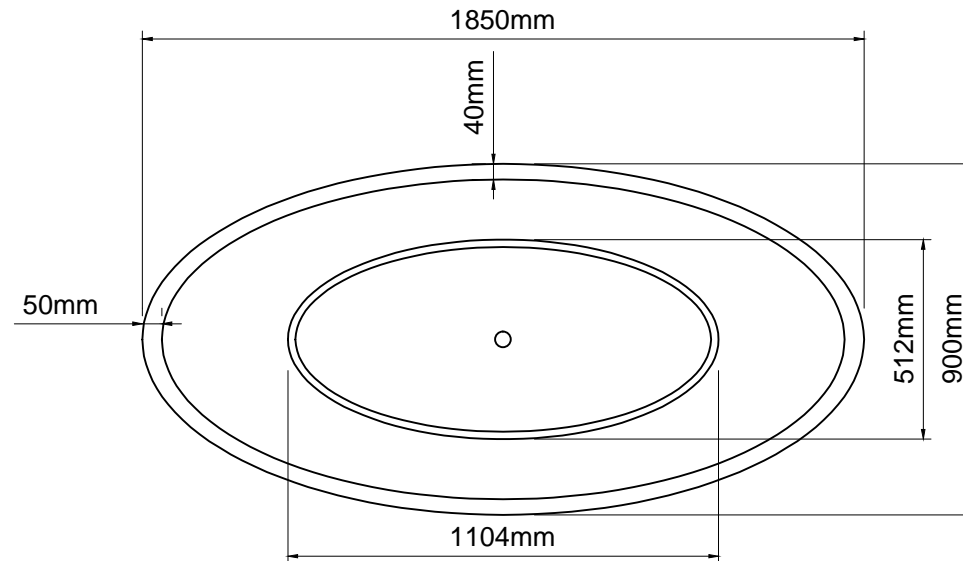

# Zeus bath

Bath weight: 110 kilos (approx)

Dimensions  
L 1850 x W 900 x H 525

### Important

All dimensions listed are nominal. Being cast products they are subject to a size variance of +/- 3% tolerances.

Do not scale from this drawing, only dimensions given should be used. For illustrative purposes only, not for manufacture