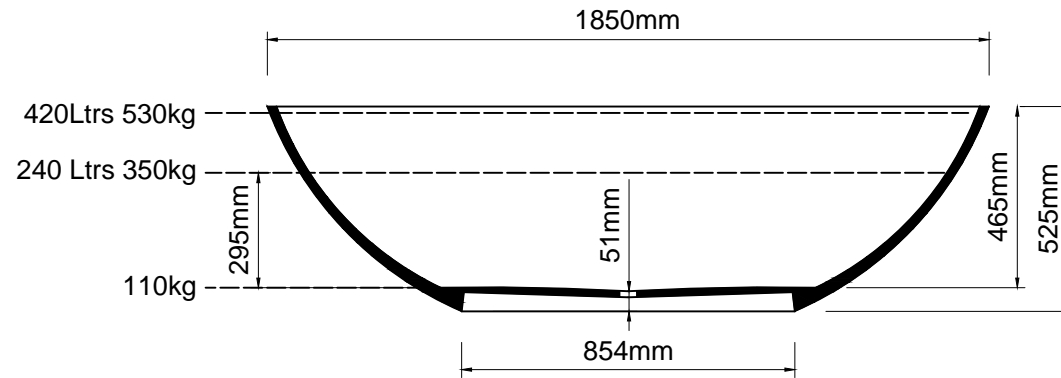

# Zeus bath

Bath weight: 110 kilos (approx)

Dimensions  
L 1850 x W 900 x H 525

### Important

All dimensions listed are nominal. Being cast products they are subject to a size variance of +/- 3% tolerances.

Do not scale from this drawing, only dimensions given should be used. For illustrative purposes only, not for manufacture