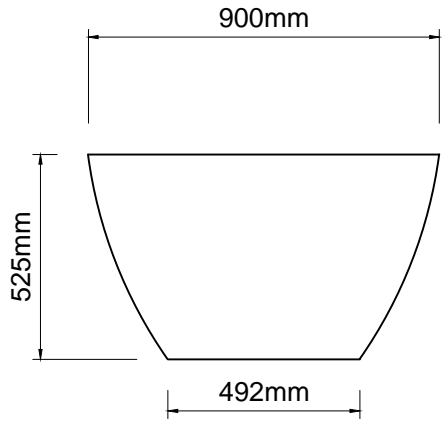

# Zeus bath

Bath weight: 110 kilos (approx)

Dimensions  
L 1850 x W 900 x H 525

### Important

All dimensions listed are nominal. Being cast products they are subject to a size variance of +/- 3% tolerances.

Do not scale from this drawing, only dimensions given should be used. For illustrative purposes only, not for manufacture