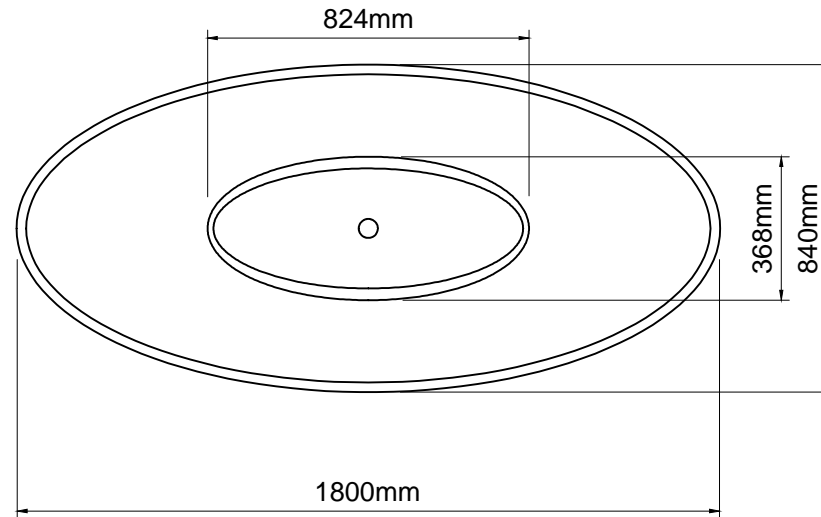

ashton & bentley

Xinia bath

Notes

Taps, accessories and assembly parts are not included and must be purchased separately.

Important

All dimensions listed are nominal. Being cast products they are subject to a size variance of +/- 3% tolerances.

Do not scale from this drawing, only dimensions given should be used. For illustrative purposes only, not for manufacture

Bath weight: 63 kilos (approx)

Dimensions

L 1800 x W 840 x H 459

Luxury Bathroom Solutions