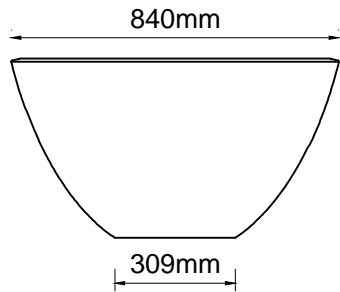

ashton & bentley

Xinia bath

Notes

Taps, accessories and assembly parts are not included and must be purchased separately.

Important

All dimensions listed are nominal. Being cast products they are subject to a size variance of +/- 3% tolerances.

Do not scale from this drawing, only dimensions given should be used. For illustrative purposes only, not for manufacture

Bath weight: 63 kilos (approx)

Dimensions

L 1800 x W 840 x H 459

Luxury Bathroom Solutions