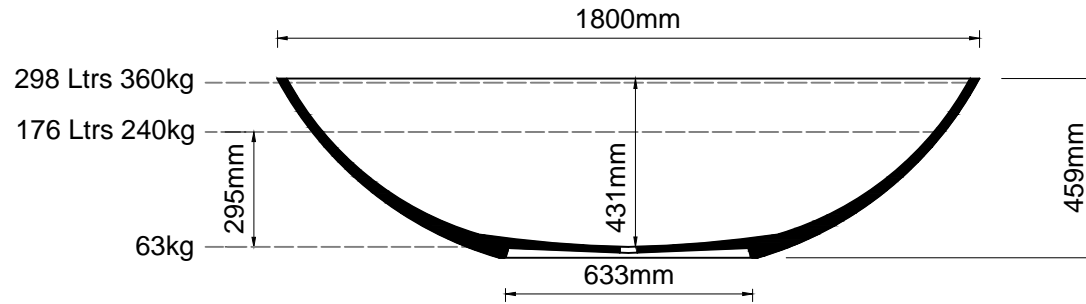

ashton & bentley

Xinia bath

Notes

Taps, accessories and assembly parts are not included and must be purchased separately.

Important

All dimensions listed are nominal. Being cast products they are subject to a size variance of +/- 3% tolerances.

Do not scale from this drawing, only dimensions given should be used. For illustrative purposes only, not for manufacture

Bath weight: 63 kilos (approx)

Dimensions

L 1800 x W 840 x H 459

Luxury Bathroom Solutions