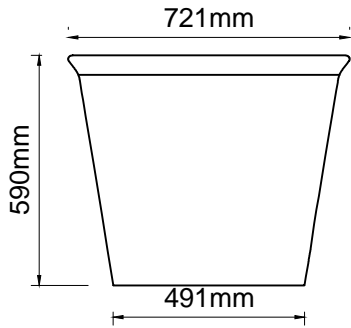

ashton & bentley

Vasili bath

Notes

Taps, accessories and assembly parts are not included and must be purchased separately.

Important

All dimensions listed are nominal. Being cast products they are subject to a size variance of +/- 3% tolerances.

Do not scale from this drawing, only dimensions given should be used. For illustrative purposes only, not for manufacture

Bath weight: 97 kilos (approx)

Dimensions
L 1312 x W 721 x H 590