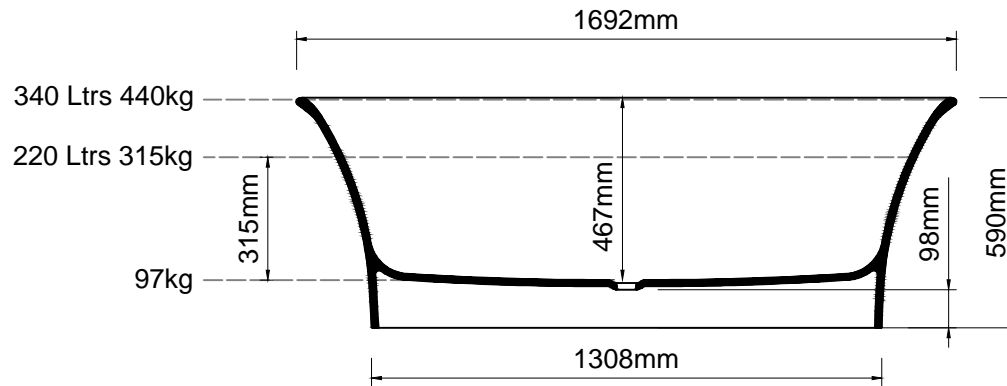

ashton & bentley

Vasili bath

Notes

Taps, accessories and assembly parts are not included and must be purchased separately.

Important

All dimensions listed are nominal. Being cast products they are subject to a size variance of +/- 3% tolerances.

Do not scale from this drawing, only dimensions given should be used. For illustrative purposes only, not for manufacture

Bath weight: 97 kilos (approx)

Dimensions
L 1312 x W 721 x H 590