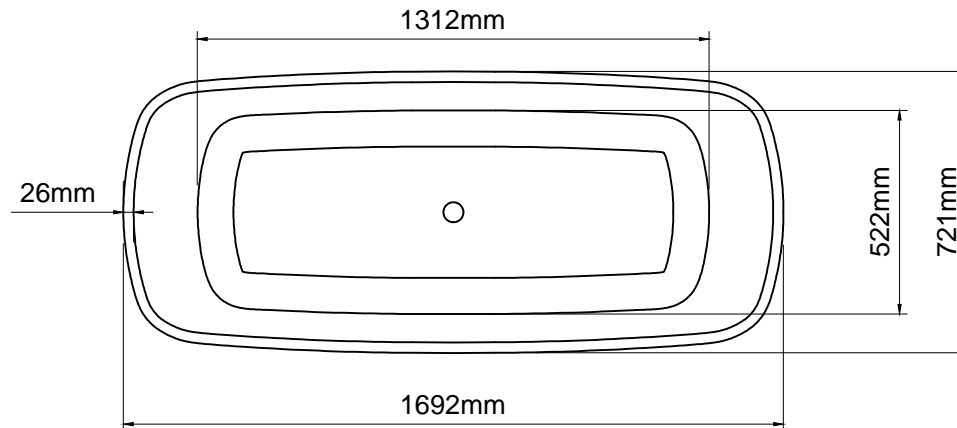

ashton & bentley

Vasili bath

Notes

Taps, accessories and assembly parts are not included and must be purchased separately.

Important

All dimensions listed are nominal. Being cast products they are subject to a size variance of +/- 3% tolerances.

Do not scale from this drawing, only dimensions given should be used. For illustrative purposes only, not for manufacture

Bath weight: 97 kilos (approx)

Dimensions
L 1312 x W 721 x H 590