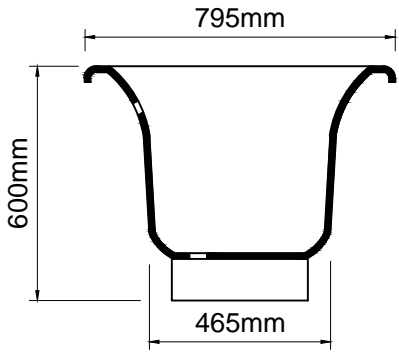

### Important

All dimensions listed are nominal. Being cast products they are subject to a size variance of +/- 3% tolerances.

Do not scale from this drawing, only dimensions given should be used. For illustrative purposes only, not for manufacture

Bath weight: 66.5 kilos (approx)

Dimensions

L 1750 x W 795 x H 600

Luxury Bathroom Solutions