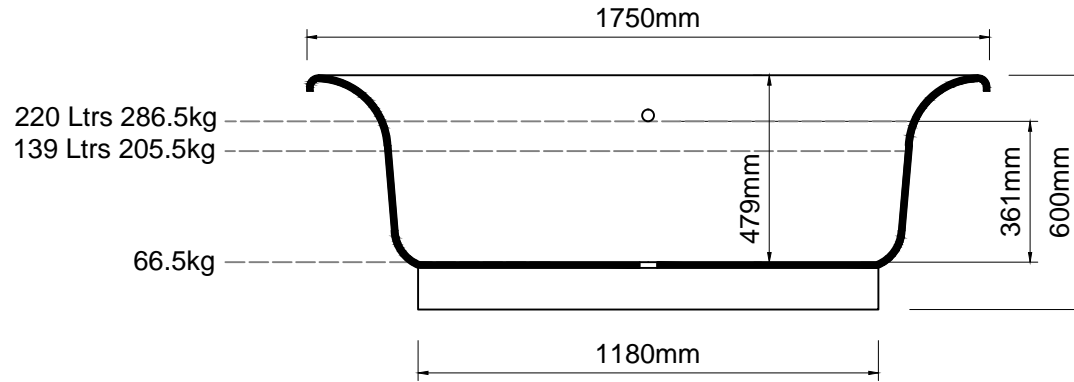

### Important

All dimensions listed are nominal. Being cast products they are subject to a size variance of +/- 3% tolerances.

Do not scale from this drawing, only dimensions given should be used. For illustrative purposes only, not for manufacture

Bath weight: 66.5 kilos (approx)

Dimensions

L 1750 x W 795 x H 600

Luxury Bathroom Solutions