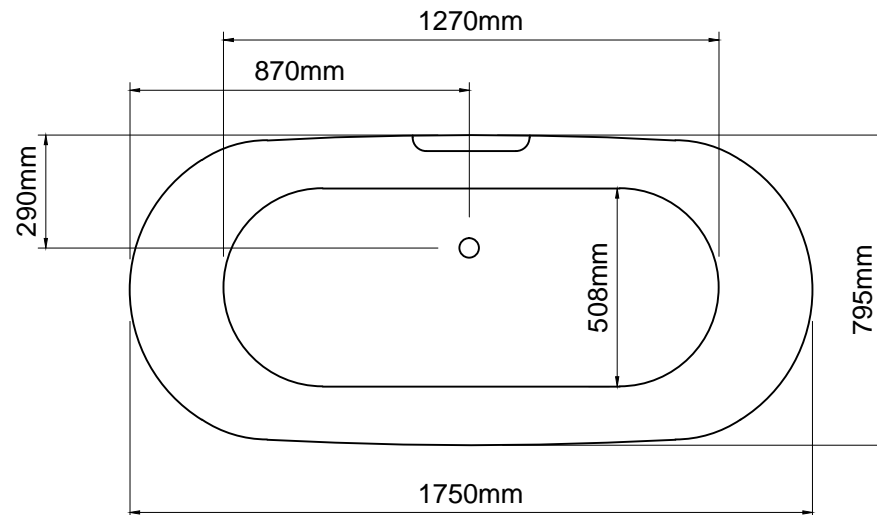

### Important

All dimensions listed are nominal. Being cast products they are subject to a size variance of +/- 3% tolerances.

Do not scale from this drawing, only dimensions given should be used. For illustrative purposes only, not for manufacture

Bath weight: 66.5 kilos (approx)

Dimensions

L 1750 x W 795 x H 600

Luxury Bathroom Solutions