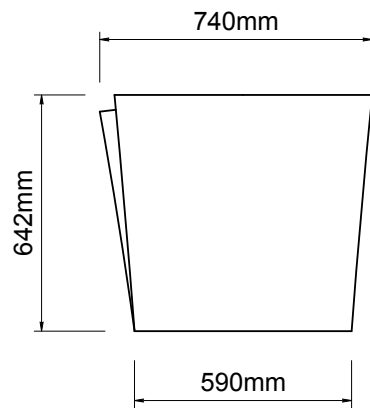

Orpheus bath

ASHTON & BENTLEY

Notes

Taps, accessories and assembly parts are not included and must be purchased separately.

Important

All dimensions listed are nominal. Being cast products they are subject to a size variance of +/- 3% tolerances.

Bath weight: 146 kilos

Dimensions

L 1700 x W 740 x H 642

Do not scale from this drawing, only dimensions given should be used. For illustrative purposes only, not for manufacture

REV	DATE	DESCRIPTION	DRAWN	CHECKED
0	25/07/20	Drawing created	MF	MF

DRAWING TITLE
Orpheus bath

SCALE	PAPER SIZE	DATE	DRAWN	CHECKED
1:20	A4	25/07/20	MF	MF

DRAWING NO	REVISION
ORP-01-10R	-

Luxury Bathroom Solutions