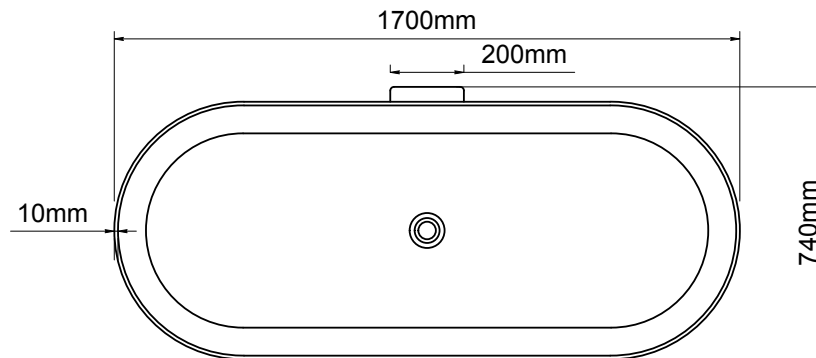

Orpheus bath

ASHTON & BENTLEY

Notes

Taps, accessories and assembly parts are not included and must be purchased separately.

Important

All dimensions listed are nominal. Being cast products they are subject to a size variance of +/- 3% tolerances.

Bath weight: 146 kilos

Dimensions

L 1700 x W 740 x H 642

Do not scale from this drawing, only dimensions given should be used. For illustrative purposes only, not for manufacture

REV	DATE	DESCRIPTION	DRAWN	CHECKED
0	25/07/20	Drawing created	MF	MF

DRAWING TITLE
Orpheus bath

SCALE	PAPER SIZE	DATE	DRAWN	CHECKED
1:20	A4	25/07/20	MF	MF

DRAWING NO	REVISION
ORP-01-10R	-

Luxury Bathroom Solutions