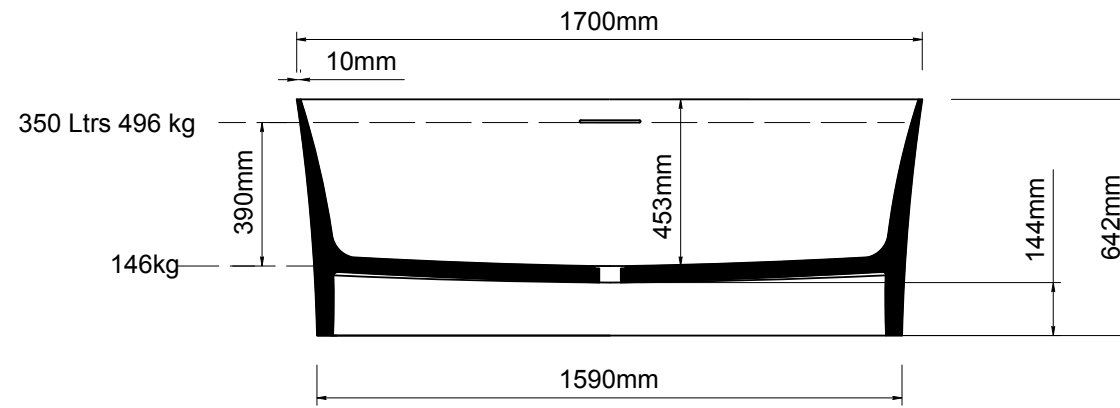

Orpheus bath

ASHTON & BENTLEY

Notes

Taps, accessories and assembly parts are not included and must be purchased separately.

Important

All dimensions listed are nominal. Being cast products they are subject to a size variance of +/- 3% tolerances.

Bath weight: 146 kilos

Dimensions

L 1700 x W 740 x H 642

Do not scale from this drawing, only dimensions given should be used. For illustrative purposes only, not for manufacture

REV	DATE	DESCRIPTION	DRAWN	CHECKED
0	25/07/20	Drawing created	MF	MF

DRAWING TITLE
Orpheus bath

SCALE	PAPER SIZE	DATE	DRAWN	CHECKED
1:20	A4	25/07/20	MF	MF

DRAWING NO	REVISION
ORP-01-10R	-

Luxury Bathroom Solutions