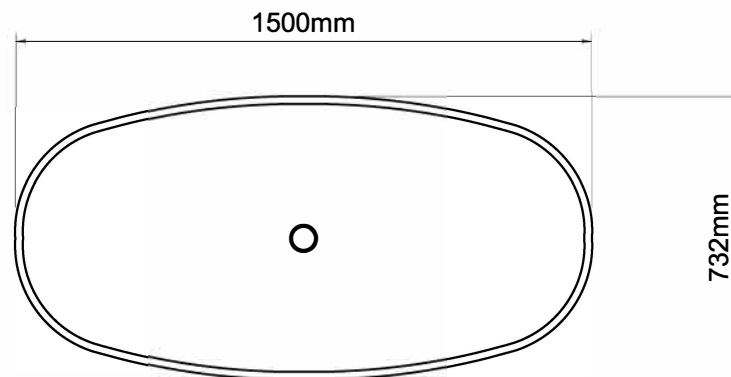

Important

All dimensions listed are nominal. Being cast products they are subject to a size variance of +/- 2% tolerances.

Bath weight: 120 kilos approx

Dimensions

L 1500 x W 732 x H 580

C	18.10.17	NAME CHANGED TO 1500 ORGANIC TECHNI	CADS	CADS
B	24.06.17	BASE/OVERFLOW DETAIL ADDED, BATHEIGHT REDUCED TO 580MM	CADS	CADS
A	24.03.16	BATH WEIGHT AND WATER VOLUME INFO ADDED	CADS	CADS
Q	04.06.15	DRAWING CREATED	CADS	CADS

REV	DATE	DESCRIPTION	DRAWN	CHECKED
-----	------	-------------	-------	---------

DRAWING TITLE
1500 Organic Techni

SCALE	PAPER SIZE	DATE	DRAWN	CHECKED
1:20	A4	04/06/15	CADS	CADS

DRAWING No.	REVISION
1500FS-01	- C