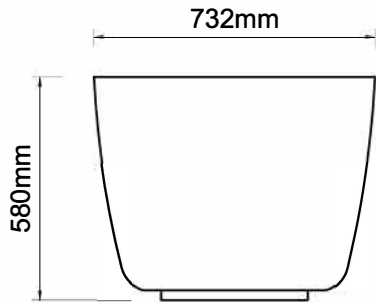

Important

All dimensions listed are nominal. Being cast products they are subject to a size variance of +/- 2% tolerances.

Bath weight: 120 kilos approx

Dimensions

L 1500 x W 732 x H 580

C	18.10.17	NAME CHANGED TO 1500 ORGANIC TECHNI	CADS	CADS
B	24.06.17	BASE/OVERFLOW DETAIL ADDED, BATHEIGHT REDUCED TO 580MM	CADS	CADS
A	24.03.16	BATH WEIGHT AND WATER VOLUME INFO ADDED	CADS	CADS
Q	04.06.15	DRAWING CREATED	CADS	CADS

REV	DATE	DESCRIPTION	DRAWN	CHECKED
-----	------	-------------	-------	---------

DRAWING TITLE
1500 Organic Techni

SCALE	PAPER SIZE	DATE	DRAWN	CHECKED
1:20	A4	04/06/15	CADS	CADS

DRAWING No.	REVISION
1500FS-01	- C