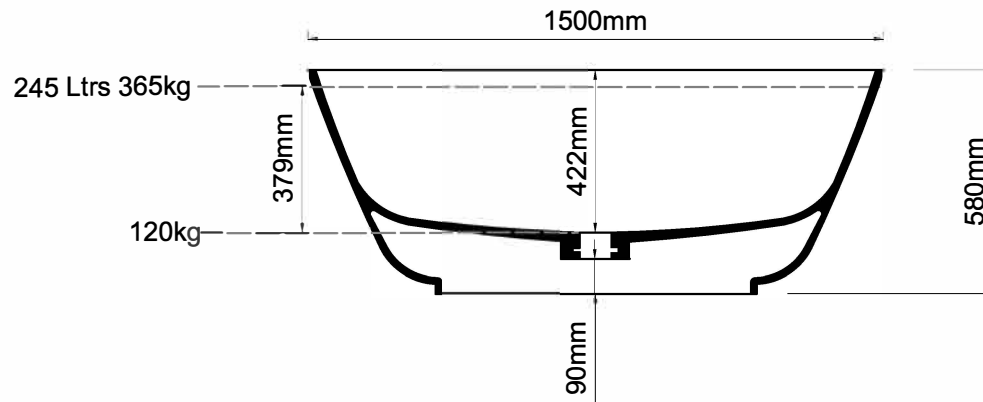

Important

All dimensions listed are nominal. Being cast products they are subject to a size variance of +/- 2% tolerances.

Bath weight: 120 kilos approx

Dimensions

L 1500 x W 732 x H 580

C	18.10.17	NAME CHANGED TO 1500 ORGANIC TECHNI	CADS	CADS
B	24.06.17	BASE/OVERFLOW DETAIL ADDED, BATHEIGHT REDUCED TO 580MM	CADS	CADS
A	24.03.16	BATH WEIGHT AND WATER VOLUME INFO ADDED	CADS	CADS
Q	04.06.15	DRAWING CREATED	CADS	CADS

REV	DATE	DESCRIPTION	DRAWN	CHECKED
-----	------	-------------	-------	---------

DRAWING TITLE
1500 Organic Techni

SCALE	PAPER SIZE	DATE	DRAWN	CHECKED
1:20	A4	04/06/15	CADS	CADS

DRAWING No.	REVISION
1500FS-01	- C