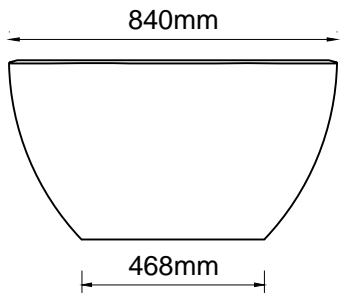

ashton & bentley

Onis bath

Notes

Taps, accessories and assembly parts are not included and must be purchased separately.

Important

All dimensions listed are nominal. Being cast products they are subject to a size variance of +/- 3% tolerances.

Do not scale from this drawing, only dimensions given should be used. For illustrative purposes only, not for manufacture

Bath weight: 71 kilos (approx)

Dimensions
L 1800 x W 840 x H 475

Luxury Bathroom Solutions