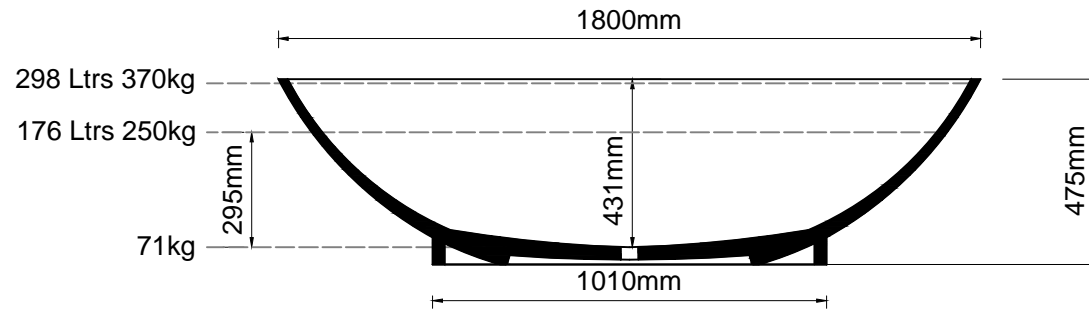

ashton & bentley

Onis bath

Notes

Taps, accessories and assembly parts are not included and must be purchased separately.

Important

All dimensions listed are nominal. Being cast products they are subject to a size variance of +/- 3% tolerances.

Do not scale from this drawing, only dimensions given should be used. For illustrative purposes only, not for manufacture

Bath weight: 71 kilos (approx)

Dimensions
L 1800 x W 840 x H 475

Luxury Bathroom Solutions