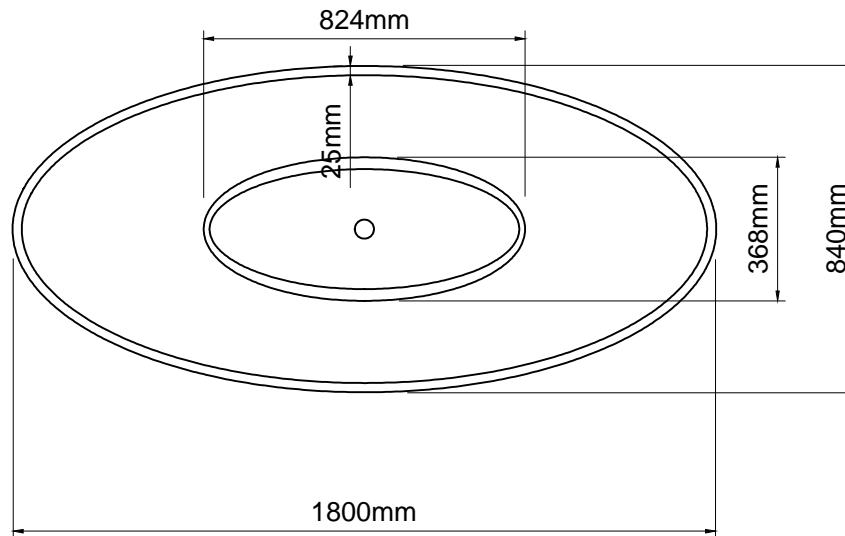

ashton & bentley

Onis bath

Notes

Taps, accessories and assembly parts are not included and must be purchased separately.

Important

All dimensions listed are nominal. Being cast products they are subject to a size variance of +/- 3% tolerances.

Do not scale from this drawing, only dimensions given should be used. For illustrative purposes only, not for manufacture

Bath weight: 71 kilos (approx)

Dimensions
L 1800 x W 840 x H 475

Luxury Bathroom Solutions