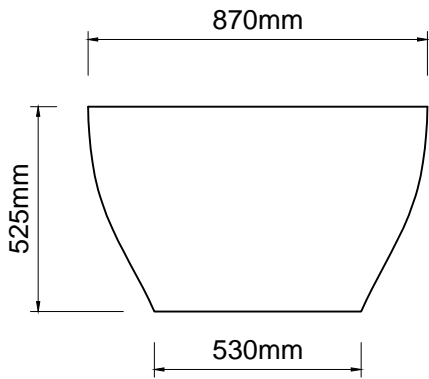

ashton & bentley

Olympia bath

Notes

Taps, accessories and assembly parts are not included and must be purchased separately.

Important

All dimensions listed are nominal. Being cast products they are subject to a size variance of +/- 3% tolerances.

Do not scale from this drawing, only dimensions given should be used. For illustrative purposes only, not for manufacture

Bath weight: 94 kilos (approx)

Dimensions

L 1790 x W 870 x H 525

Luxury Bathroom Solutions