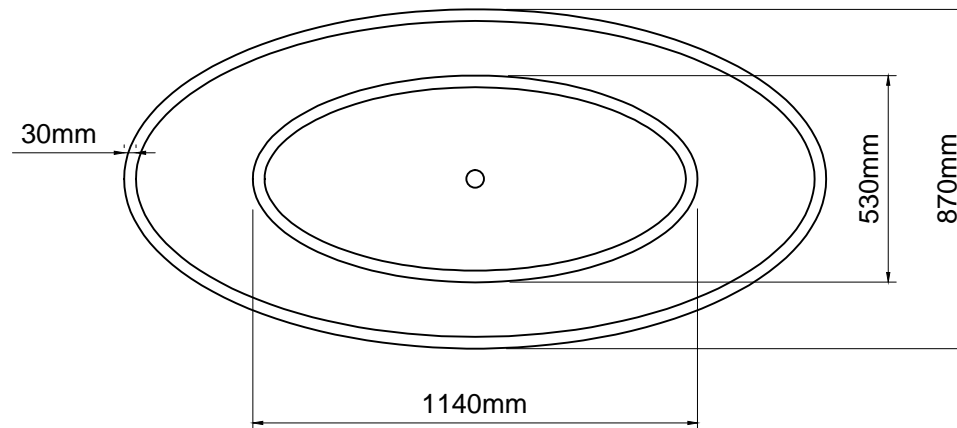

ashton & bentley

Olympia bath

Notes

Taps, accessories and assembly parts are not included and must be purchased separately.

Important

All dimensions listed are nominal. Being cast products they are subject to a size variance of +/- 3% tolerances.

Do not scale from this drawing, only dimensions given should be used. For illustrative purposes only, not for manufacture

Bath weight: 94 kilos (approx)

Dimensions

L 1790 x W 870 x H 525

Luxury Bathroom Solutions