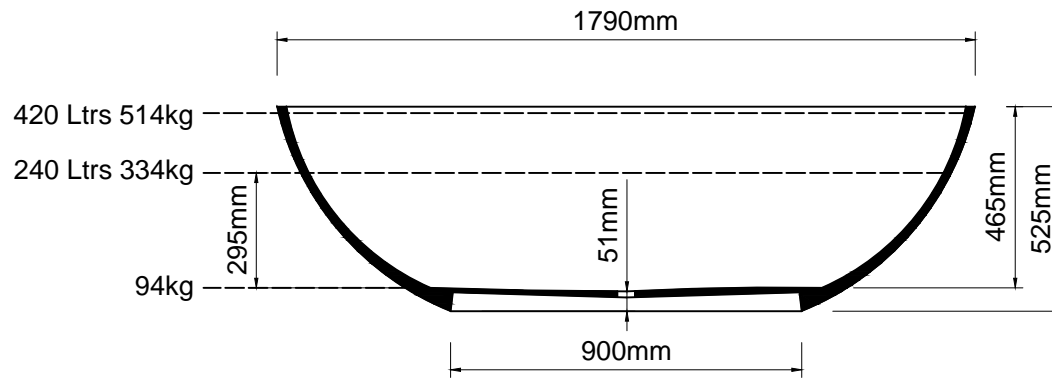

ashton & bentley

Olympia bath

Notes

Taps, accessories and assembly parts are not included and must be purchased separately.

Important

All dimensions listed are nominal. Being cast products they are subject to a size variance of +/- 3% tolerances.

Do not scale from this drawing, only dimensions given should be used. For illustrative purposes only, not for manufacture

Bath weight: 94 kilos (approx)

Dimensions

L 1790 x W 870 x H 525

Luxury Bathroom Solutions