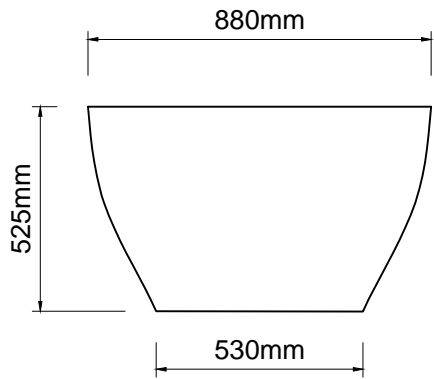

ashton & bentley

Olympia 1800 bath with overflow

Notes

Taps, accessories and assembly parts are not included and must be purchased separately.

Important

All dimensions listed are nominal. Being cast products they are subject to a size variance of +/- 3% tolerances.

Do not scale from this drawing, only dimensions given should be used. For illustrative purposes only, not for manufacture

Bath weight: 99.5 kilos (approx)

Dimensions

L 1800 x W 880 x H 525

Luxury Bathroom Solutions