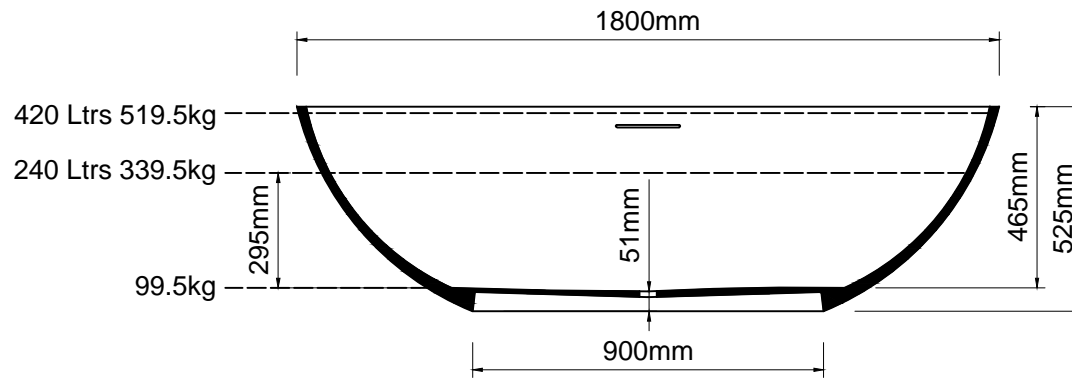

ashton & bentley

Olympia 1800 bath with overflow

Notes

Taps, accessories and assembly parts are not included and must be purchased separately.

Important

All dimensions listed are nominal. Being cast products they are subject to a size variance of +/- 3% tolerances.

Do not scale from this drawing, only dimensions given should be used. For illustrative purposes only, not for manufacture

Bath weight: 99.5 kilos (approx)

Dimensions

L 1800 x W 880 x H 525

Luxury Bathroom Solutions