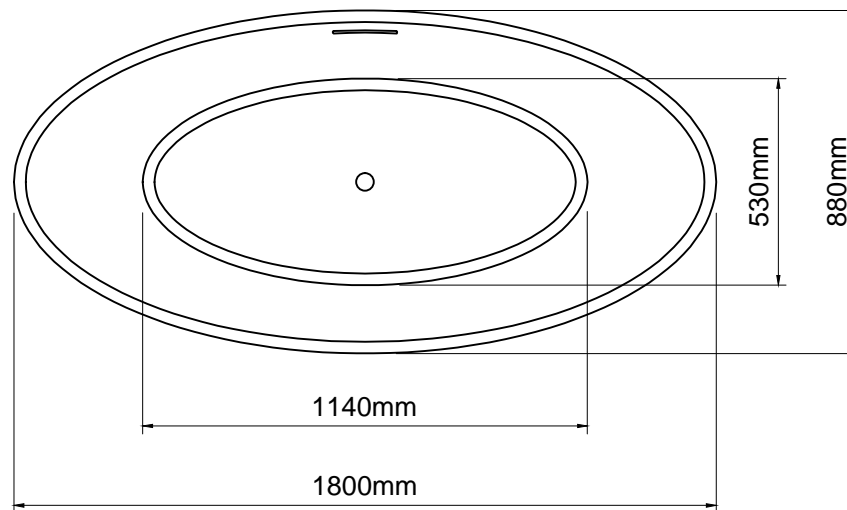

ashton & bentley

Olympia 1800 bath with overflow

Notes

Taps, accessories and assembly parts are not included and must be purchased separately.

Important

All dimensions listed are nominal. Being cast products they are subject to a size variance of +/- 3% tolerances.

Do not scale from this drawing, only dimensions given should be used. For illustrative purposes only, not for manufacture

Bath weight: 99.5 kilos (approx)

Dimensions

L 1800 x W 880 x H 525

Luxury Bathroom Solutions