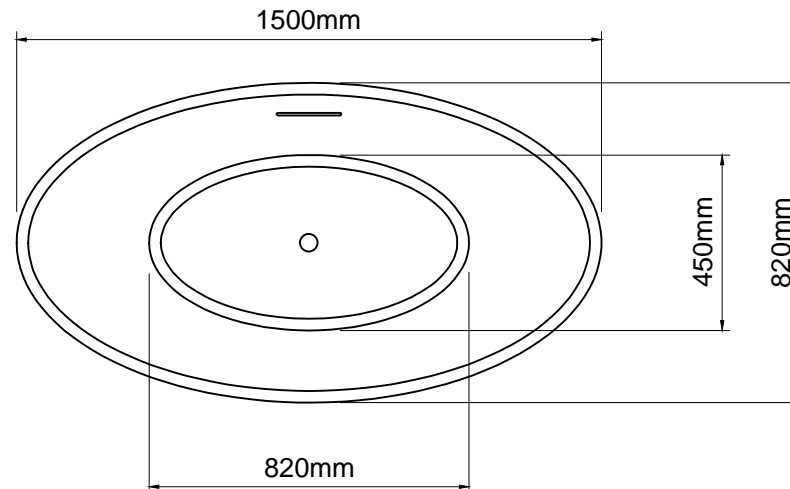

ashton & bentley

Olympia 1500 bath with overflow

Notes

Taps, accessories and assembly parts are not included and must be purchased separately.

Important

All dimensions listed are nominal. Being cast products they are subject to a size variance of +/- 3% tolerances.

Do not scale from this drawing, only dimensions given should be used. For illustrative purposes only, not for manufacture

Bath weight: 87.5 kilos (approx)

Dimensions
L 1500 x W 820 x H 525