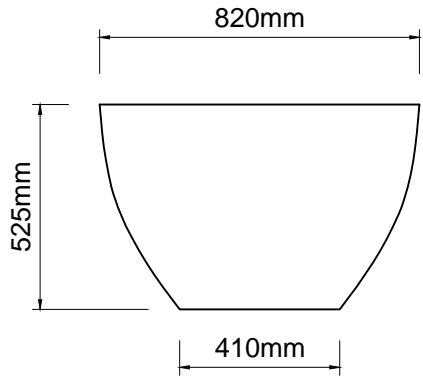

ashton & bentley

Olympia 1500 bath with overflow

Notes

Taps, accessories and assembly parts are not included and must be purchased separately.

Important

All dimensions listed are nominal. Being cast products they are subject to a size variance of +/- 3% tolerances.

Do not scale from this drawing, only dimensions given should be used. For illustrative purposes only, not for manufacture

Bath weight: 87.5 kilos (approx)

Dimensions
L 1500 x W 820 x H 525