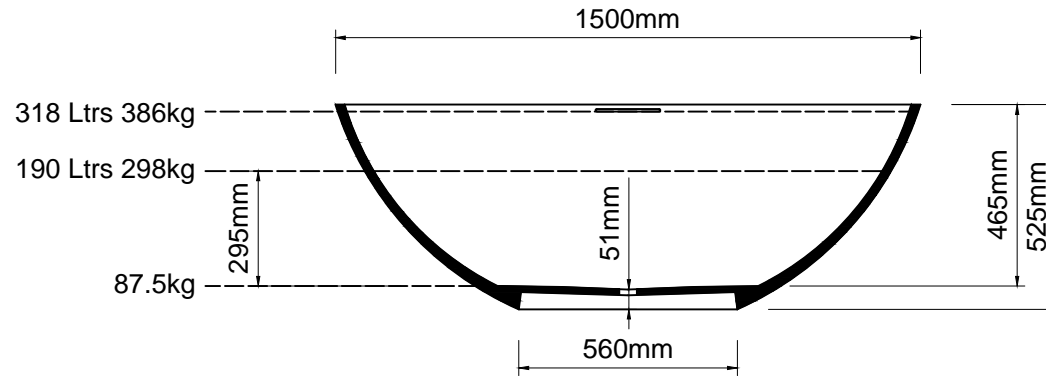

ashton & bentley

Olympia 1500 bath with overflow

Notes

Taps, accessories and assembly parts are not included and must be purchased separately.

Important

All dimensions listed are nominal. Being cast products they are subject to a size variance of +/- 3% tolerances.

Do not scale from this drawing, only dimensions given should be used. For illustrative purposes only, not for manufacture

Bath weight: 87.5 kilos (approx)

Dimensions
L 1500 x W 820 x H 525