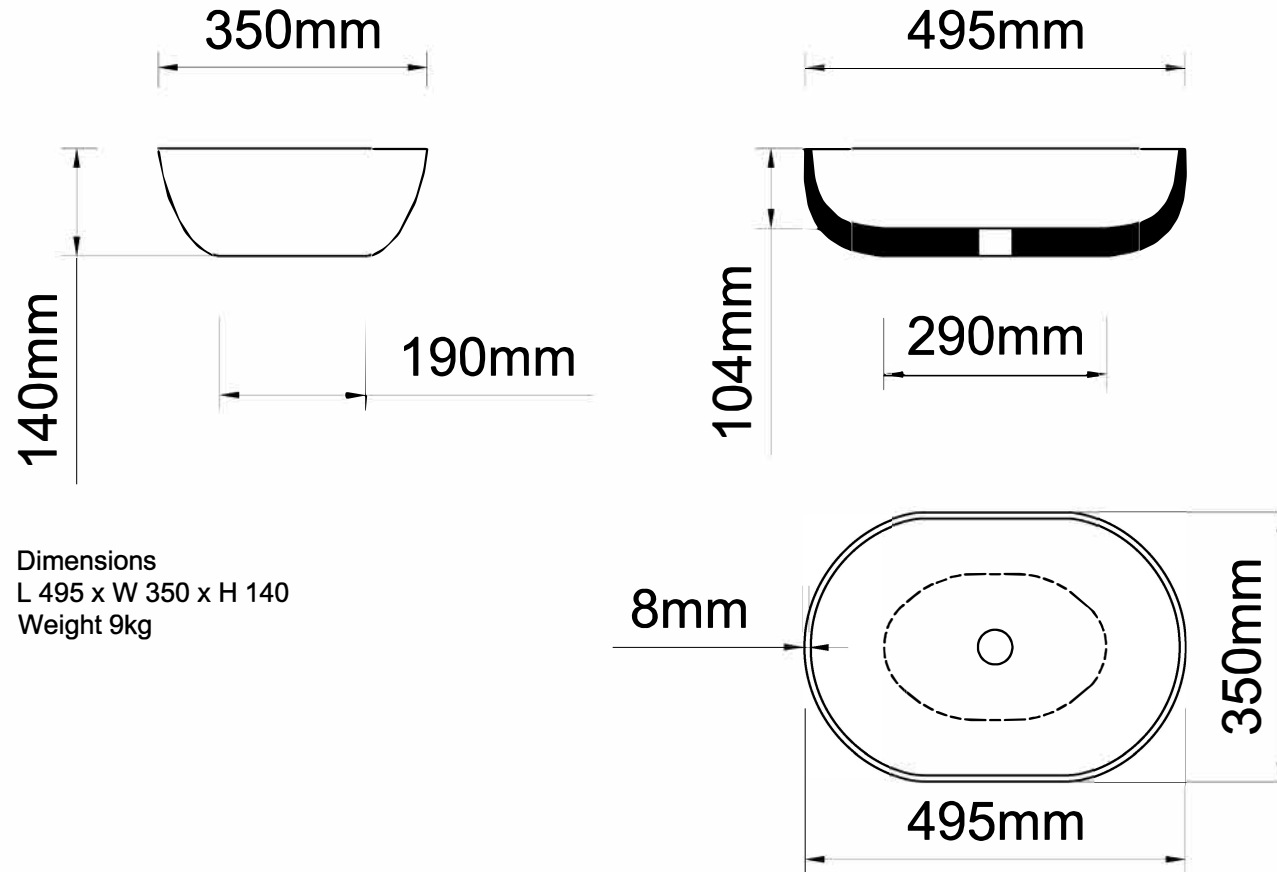

Important

All dimensions listed are nominal. Being cast products they are subject to a size variance of +/- 3% tolerances.

Dimensions
L 495 x W 350 x H 140
Weight 9kg

B	23.02.18	APOLLO BASIN NOW BECOMES NEO ALL DIMENSIONS ADJUSTED IN LINE WITH ACTUAL CASTING	CADS	CADS
A	22.02.18	RIM REDUCED TO 8mm	CADS	CADS
D	15.11.17	DRAWING CREATED	CADS	CADS
REV	DATE	DESCRIPTION	DRAWN	CHECKED

DRAWING TITLE				
Neo basin				
SCALE	PAPER SIZE	DATE	DRAWN	CHECKED
1:10	A4	15/11/17	CADS	CADS
DRAWING NO.				REVISION
NEO-01-10R				- B

Do not scale from this drawing, only dimensions given should be used. For illustrative purposes only, not for manufacture