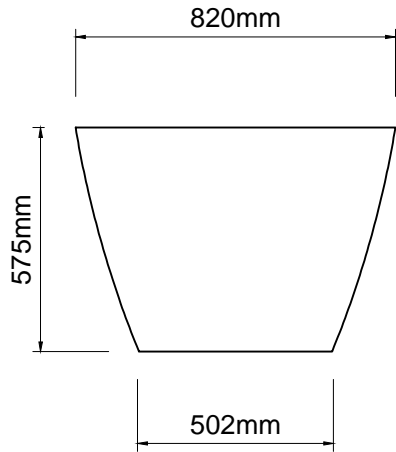

ashton & bentley

Lefka bath

Bath weight 71 kilos (approx)

Dimensions
L 1590 x W 820 x H 575

Notes

Taps, accessories and assembly parts are not included and must be purchased separately.

Important

All dimensions listed are nominal. Being cast products they are subject to a size variance of +/- 3% tolerances.

Do not scale from this drawing, only dimensions given should be used. For illustrative purposes only, not for manufacture