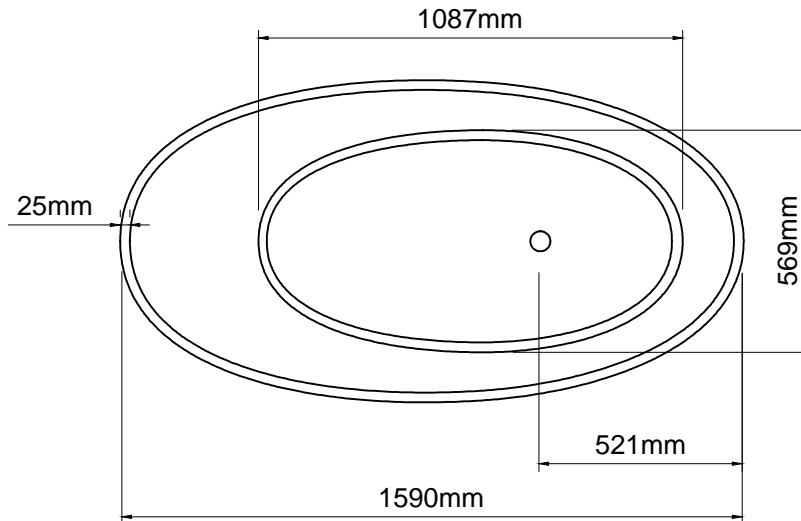

ashton & bentley

Lefka bath

Bath weight 71 kilos (approx)

Dimensions
L 1590 x W 820 x H 575

Notes

Taps, accessories and assembly parts are not included and must be purchased separately.

Important

All dimensions listed are nominal. Being cast products they are subject to a size variance of +/- 3% tolerances.

Do not scale from this drawing, only dimensions given should be used. For illustrative purposes only, not for manufacture