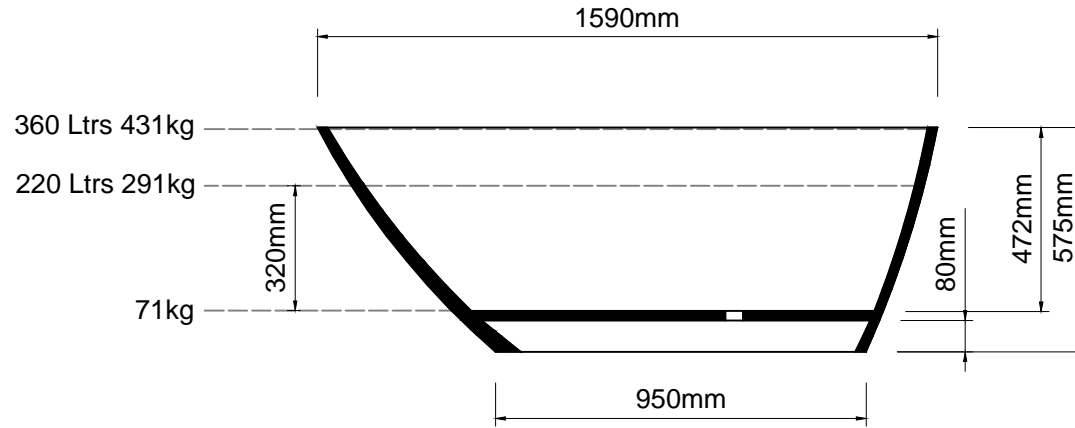

ashton & bentley

Lefka bath

Bath weight 71 kilos (approx)

Dimensions
L 1590 x W 820 x H 575

Notes

Taps, accessories and assembly parts are not included and must be purchased separately.

Important

All dimensions listed are nominal. Being cast products they are subject to a size variance of +/- 3% tolerances.

Do not scale from this drawing, only dimensions given should be used. For illustrative purposes only, not for manufacture