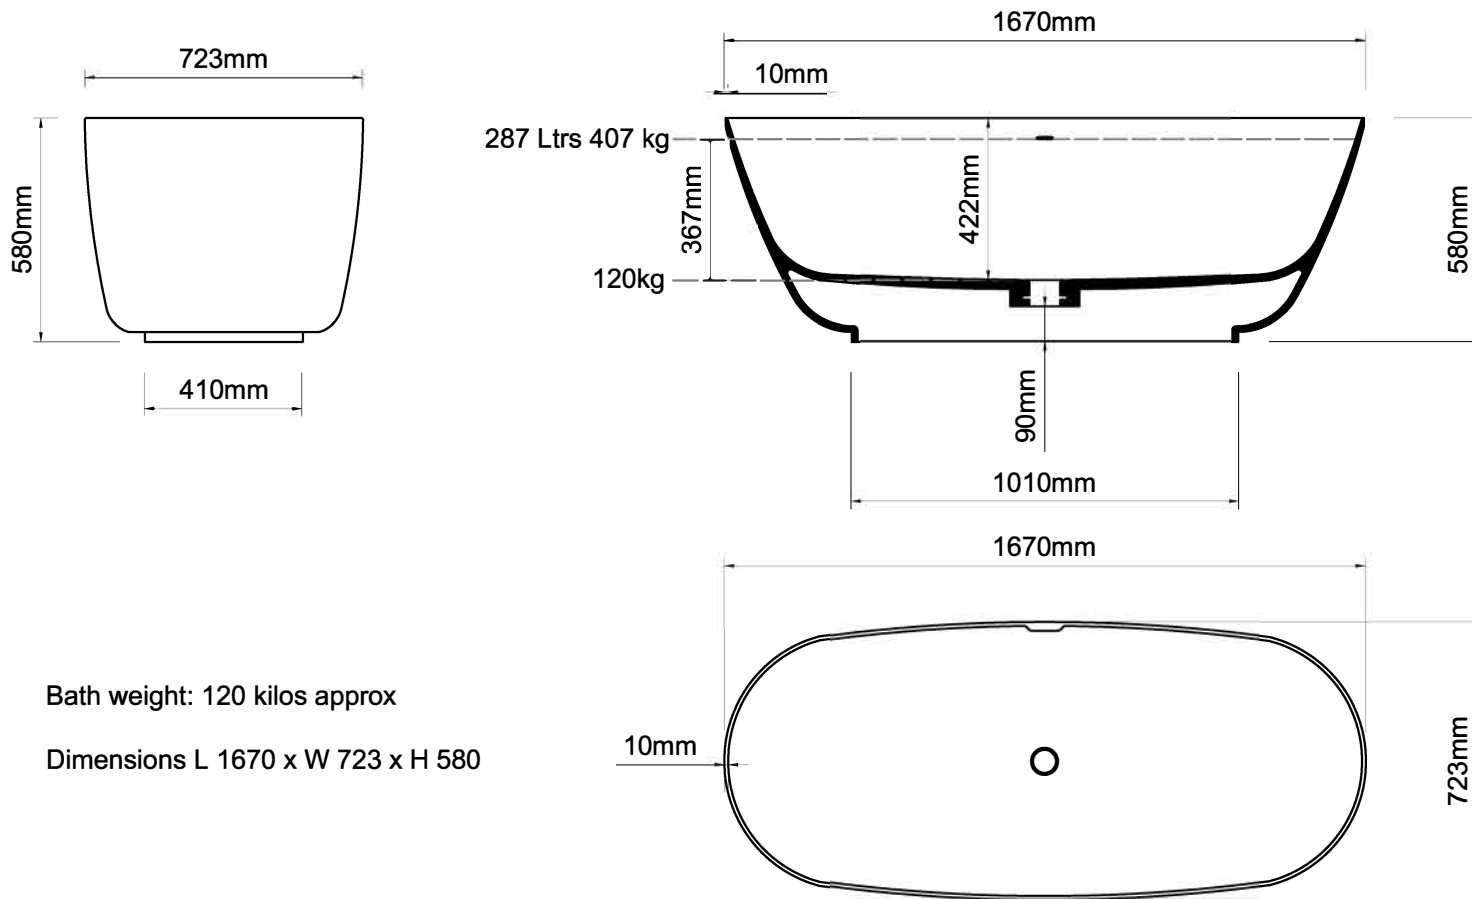

ashton & bentley

ITHICA 1670

T 01902 83 74 36
W www.ashtonandbentley.co.uk
E info@ashtonandbentley.co.uk

The Design Studio | Creative Industries Centre
Wolverhampton Science Park | WV10 9TG

Notes

Taps, accessories and assembly parts are not included and must be purchased separately.

Important

All dimensions listed are nominal.
Being cast products they are subject to a size variance of +/- 2% tolerances.

Bath weight: 120 kilos approx

Dimensions L 1670 x W 723 x H 580

DRAWING TITLE				
Ithica 1670				
SCALE	PAPER SIZE	DATE	DRAWN	CHECKED
1:20	A4	26/04/17	CADS	CADS
DRAWING No.				REVISION
1690FS-01-10R				- B

Do not scale from this drawing, only dimensions given should be used. For illustrative purposes only, not for manufacture

Luxury Bathroom Solutions

Inspired by nature

DR Ashton & Bentley 2008-2014