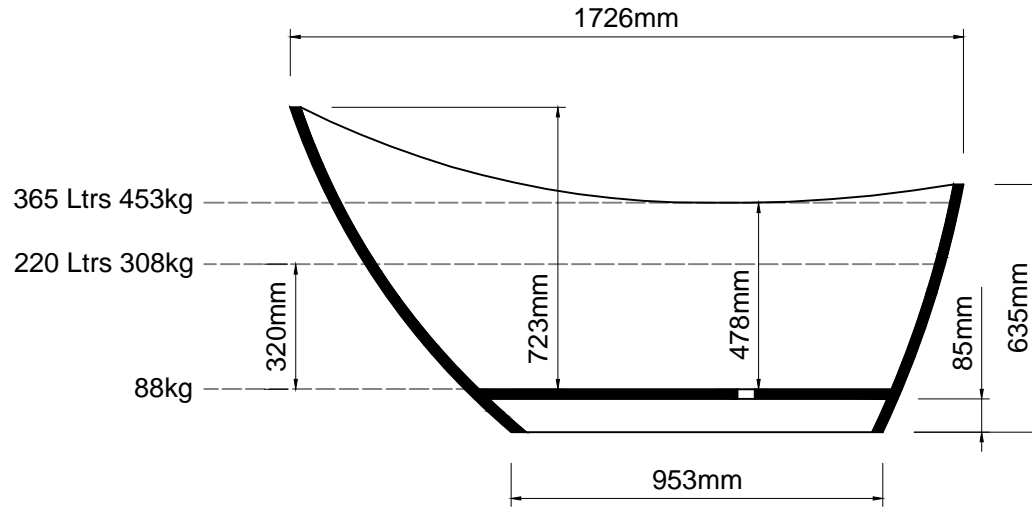

### Important

All dimensions listed are nominal. Being cast products they are subject to a size variance of +/- 3% tolerances.

Do not scale from this drawing, only dimensions given should be used. For illustrative purposes only, not for manufacture

Bath weight: 88 kilos (approx)

Dimensions

L 1726 x W 827 x H 825