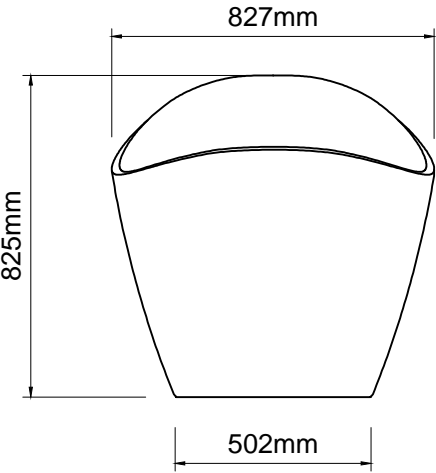

### Important

All dimensions listed are nominal. Being cast products they are subject to a size variance of +/- 3% tolerances.

Do not scale from this drawing, only dimensions given should be used. For illustrative purposes only, not for manufacture

Bath weight: 88 kilos (approx)

Dimensions

L 1726 x W 827 x H 825