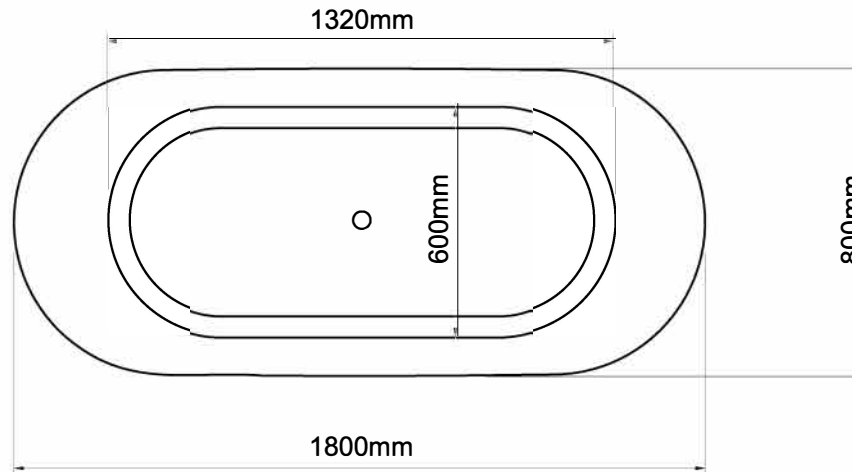

ashton & bentley

Aegean 1800 bath

Bath weight: 76.2 kilos (approx)

Dimensions
L 1800 x 800W x H 459

Notes

Taps, accessories and assembly parts are not included and must be purchased separately.

Important

All dimensions listed are nominal. Being cast products they are subject to a size variance of +/- 3% tolerances.

Do not scale from this drawing, only dimensions given should be used. For illustrative purposes only, not for manufacture