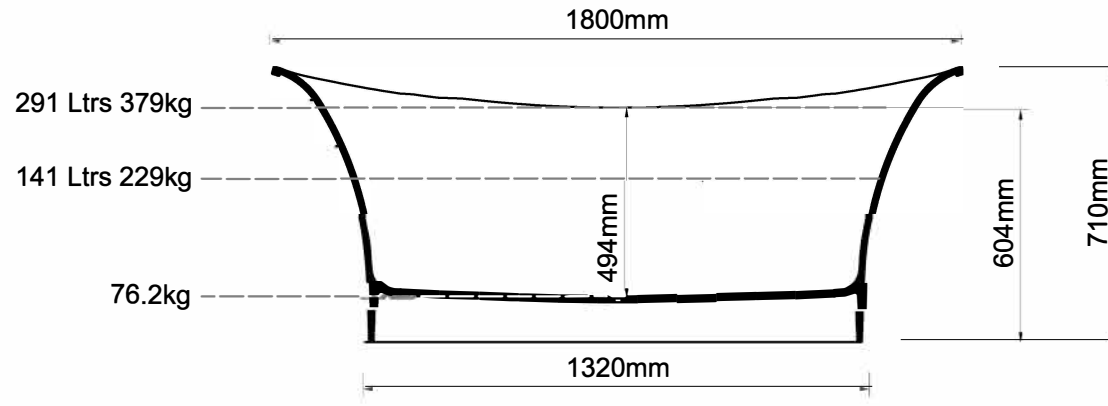

ashton & bentley

Aegean 1800 bath

Bath weight: 76.2 kilos (approx)

Dimensions
L 1800 x 800W x H 459

Notes

Taps, accessories and assembly parts are not included and must be purchased separately.

Important

All dimensions listed are nominal. Being cast products they are subject to a size variance of +/- 3% tolerances.

Do not scale from this drawing, only dimensions given should be used. For illustrative purposes only, not for manufacture