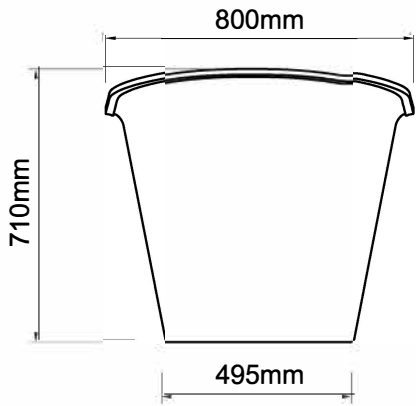

ashton & bentley

Aegean 1800 bath

Bath weight: 76.2 kilos (approx)

Dimensions
L 1800 x 800W x H 459

Notes

Taps, accessories and assembly parts are not included and must be purchased separately.

Important

All dimensions listed are nominal. Being cast products they are subject to a size variance of +/- 3% tolerances.

Do not scale from this drawing, only dimensions given should be used. For illustrative purposes only, not for manufacture