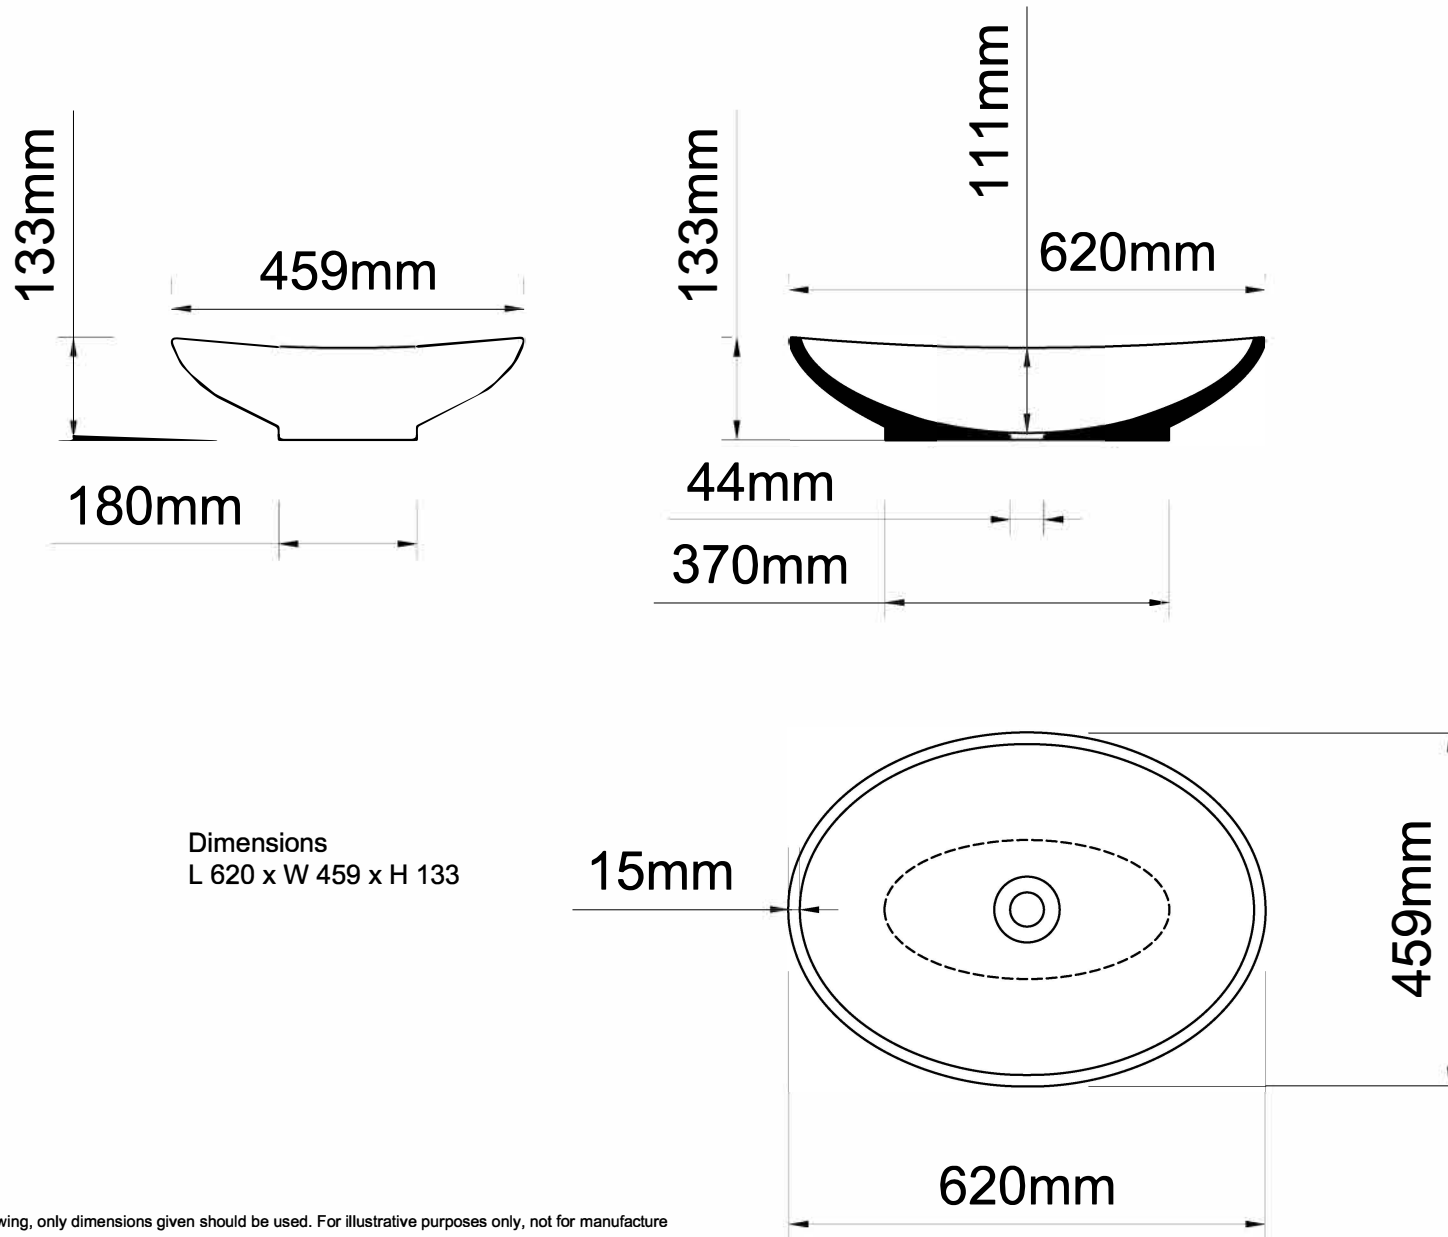

### Important

All dimensions listed are nominal. Being cast products they are subject to a size variance of +/- 3% tolerances.

Dimensions  
L 620 x W 459 x H 133

REV	DATE	DESCRIPTION	DRAWN	CHECKED
2	06.07.18	PLINTH MEASUREMENTS AMENDED	CADS	CADS
1	16.10.14	BASIN MEASUREMENTS AMENDED	CADS	CADS
0	28.01.14	DRAWING CREATED	CADS	CADS

DRAWING TITLE				
Eos basin				
SCALE	PAPER SIZE	DATE	DRAWN	CHECKED
1:10	A4	--/--	CADS	CADS
DRAWING NO.			REVISION	
EOS-01			- 2	

Do not scale from this drawing, only dimensions given should be used. For illustrative purposes only, not for manufacture