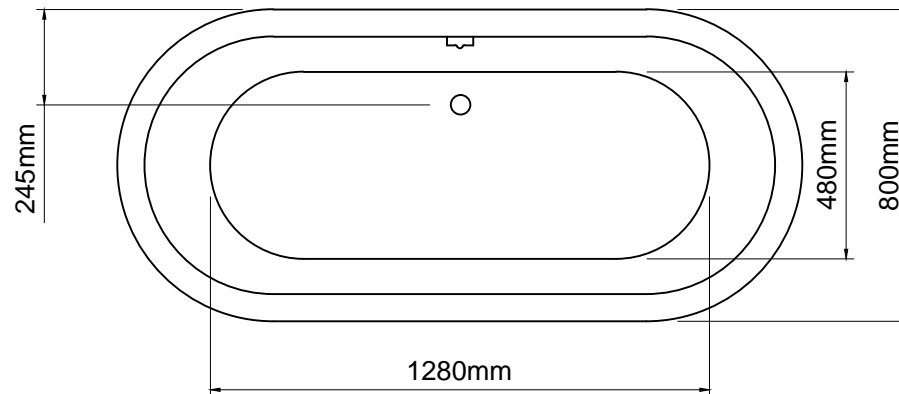

ashton & bentley

Corinthian Bath

Bath weight: 68 kilos (approx)

Dimensions
L 1756 x W 800 x H 647

Notes

Taps, accessories and assembly parts are not included and must be purchased separately.

Important

All dimensions listed are nominal. Being cast products they are subject to a size variance of +/- 3% tolerances.

Do not scale from this drawing, only dimensions given should be used. For illustrative purposes only, not for manufacture