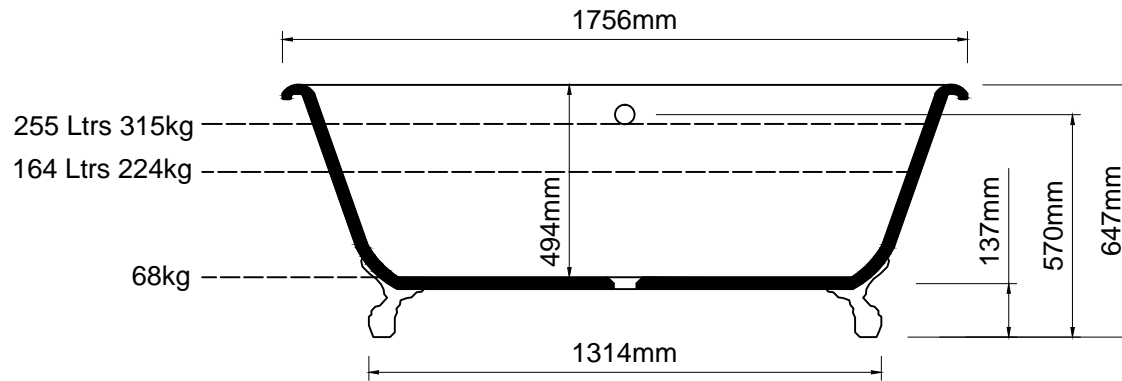

ashton & bentley

Corinthian Bath

Bath weight: 68 kilos (approx)

Dimensions
L 1756 x W 800 x H 647

Notes

Taps, accessories and assembly parts are not included and must be purchased separately.

Important

All dimensions listed are nominal. Being cast products they are subject to a size variance of +/- 3% tolerances.

Do not scale from this drawing, only dimensions given should be used. For illustrative purposes only, not for manufacture