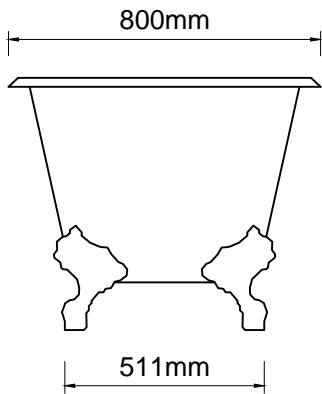

ashton & bentley

Corinthian Bath

Bath weight: 68 kilos (approx)

Dimensions
L 1756 x W 800 x H 647

Notes

Taps, accessories and assembly parts are not included and must be purchased separately.

Important

All dimensions listed are nominal. Being cast products they are subject to a size variance of +/- 3% tolerances.

Do not scale from this drawing, only dimensions given should be used. For illustrative purposes only, not for manufacture