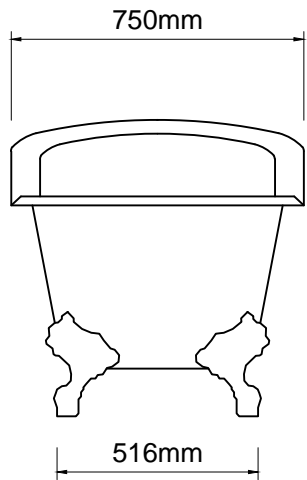

ashton & bentley

Athena bath

Notes

Taps, accessories and assembly parts are not included and must be purchased separately.

Important

All dimensions listed are nominal. Being cast products they are subject to a size variance of +/- 3% tolerances.

Do not scale from this drawing, only dimensions given should be used. For illustrative purposes only, not for manufacture

Bath weight: 61 kilos (approx)

Dimensions

L 1540 x W 750 x H 760

Luxury Bathroom Solutions