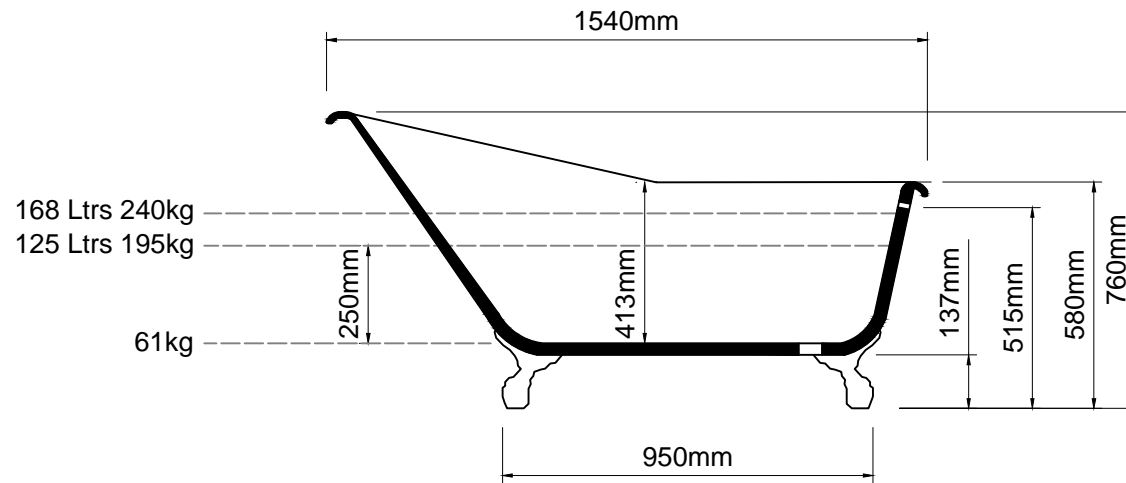

ashton & bentley

Athena bath

Notes

Taps, accessories and assembly parts are not included and must be purchased separately.

Important

All dimensions listed are nominal. Being cast products they are subject to a size variance of +/- 3% tolerances.

Do not scale from this drawing, only dimensions given should be used. For illustrative purposes only, not for manufacture

Bath weight: 61 kilos (approx)

Dimensions

L 1540 x W 750 x H 760

Luxury Bathroom Solutions