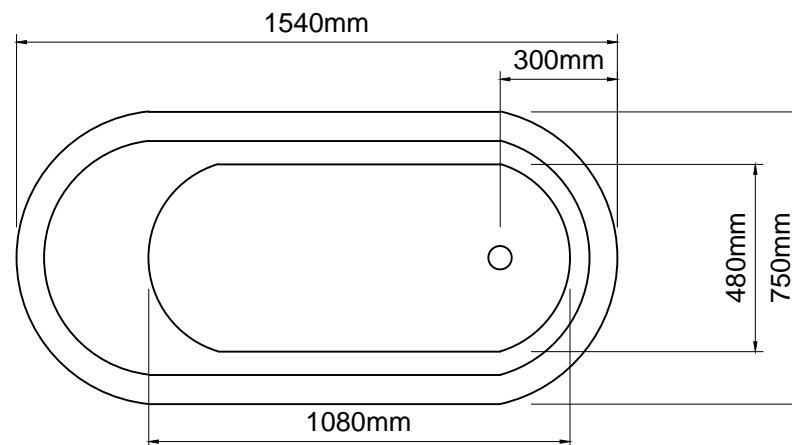

ashton & bentley

Athena bath

Notes

Taps, accessories and assembly parts are not included and must be purchased separately.

Important

All dimensions listed are nominal. Being cast products they are subject to a size variance of +/- 3% tolerances.

Do not scale from this drawing, only dimensions given should be used. For illustrative purposes only, not for manufacture

Bath weight: 61 kilos (approx)

Dimensions

L 1540 x W 750 x H 760

Luxury Bathroom Solutions