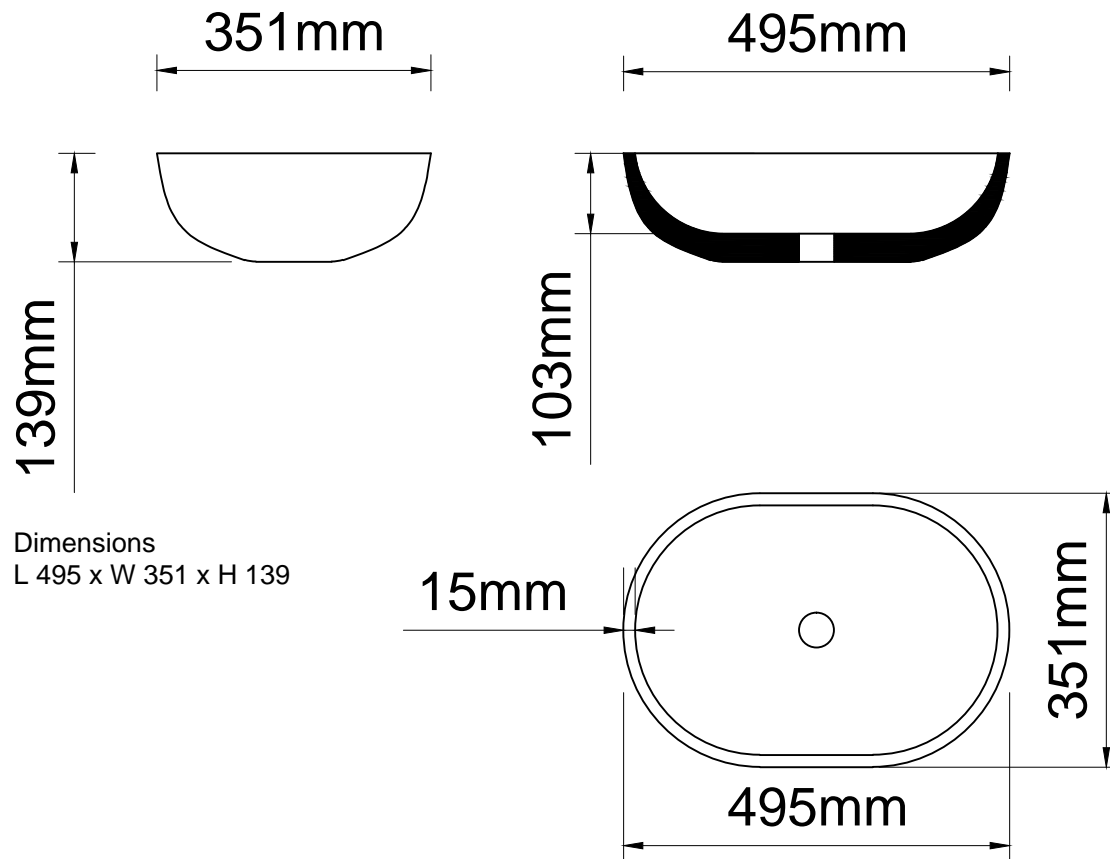

ashton & bentley

Apollo basin

T 01902 83 74 36
W www.ashtonandbentley.co.uk
E info@ashtonandbentley.co.uk

The Design Studio | Creative Industries Centre
Wolverhampton Science Park | WV10 9TG

Dimensions
L 495 x W 351 x H 139

1	16.10.14	BASIN MEASUREMENTS AMENDED	CADS	CADS
0	28.01.14	DRAWING CREATED	CADS	CADS

DRAWING TITLE				
Apollo basin				
SCALE	PAPER SIZE	DATE	DRAWN	CHECKED
1:10	A4	--/--/--	CADS	CADS

DRAWING No			REVISION	
APO-01			- 1	

Do not scale from this drawing, only dimensions given should be used. For illustrative purposes only, not for manufacture

Luxury Bathroom Solutions

Inspired by nature

DR Ashton & Bentley 2008-2014