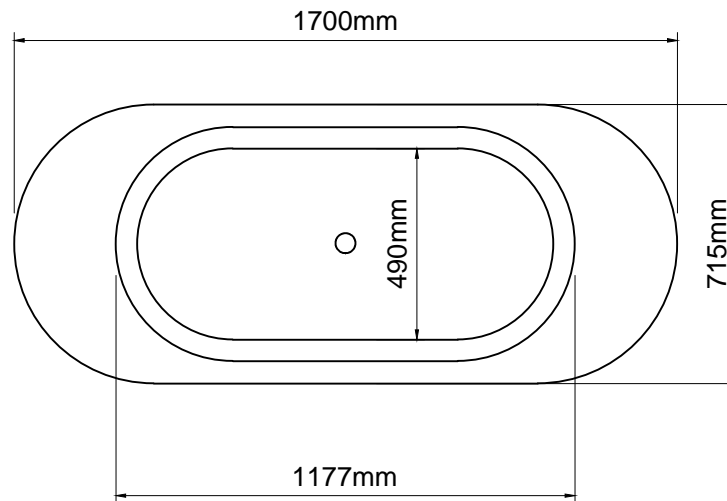

ashton & bentley

Aegean 1700 bath

Bath weight: 77 kilos (approx)

Dimensions
L 1706 x W 715 x H 710

Notes

Taps, accessories and assembly parts are not included and must be purchased separately.

Important

All dimensions listed are nominal. Being cast products they are subject to a size variance of +/- 3% tolerances.

Do not scale from this drawing, only dimensions given should be used. For illustrative purposes only, not for manufacture

Luxury Bathroom Solutions