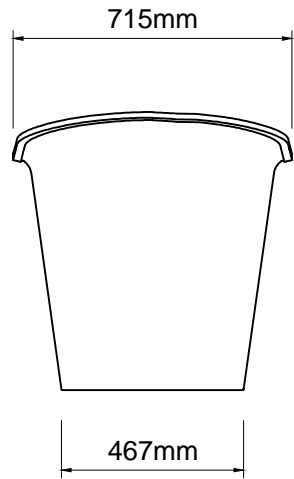

ashton & bentley

Aegean 1700 bath

Bath weight: 77 kilos (approx)

Dimensions
L 1706 x W 715 x H 710

Notes

Taps, accessories and assembly parts are not included and must be purchased separately.

Important

All dimensions listed are nominal. Being cast products they are subject to a size variance of +/- 3% tolerances.

Do not scale from this drawing, only dimensions given should be used. For illustrative purposes only, not for manufacture

Luxury Bathroom Solutions