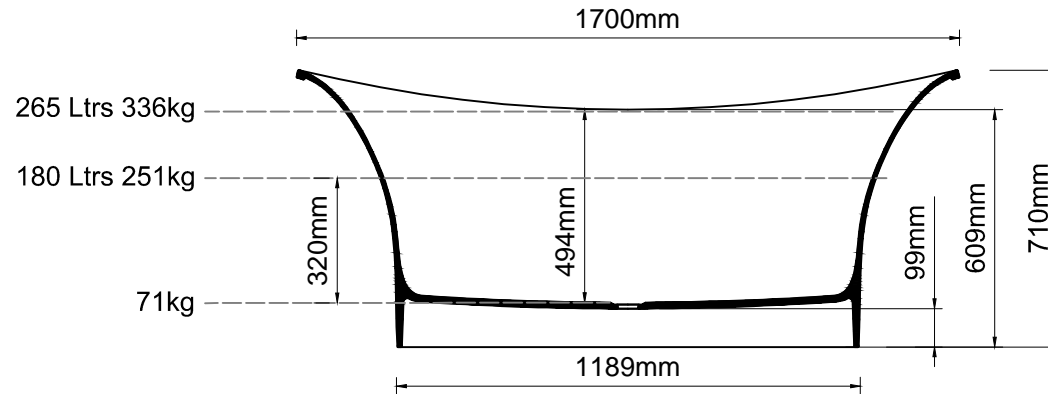

ashton & bentley

Aegean 1700 bath

Bath weight: 77 kilos (approx)

Dimensions
L 1706 x W 715 x H 710

Notes

Taps, accessories and assembly parts are not included and must be purchased separately.

Important

All dimensions listed are nominal. Being cast products they are subject to a size variance of +/- 3% tolerances.

Do not scale from this drawing, only dimensions given should be used. For illustrative purposes only, not for manufacture

Luxury Bathroom Solutions