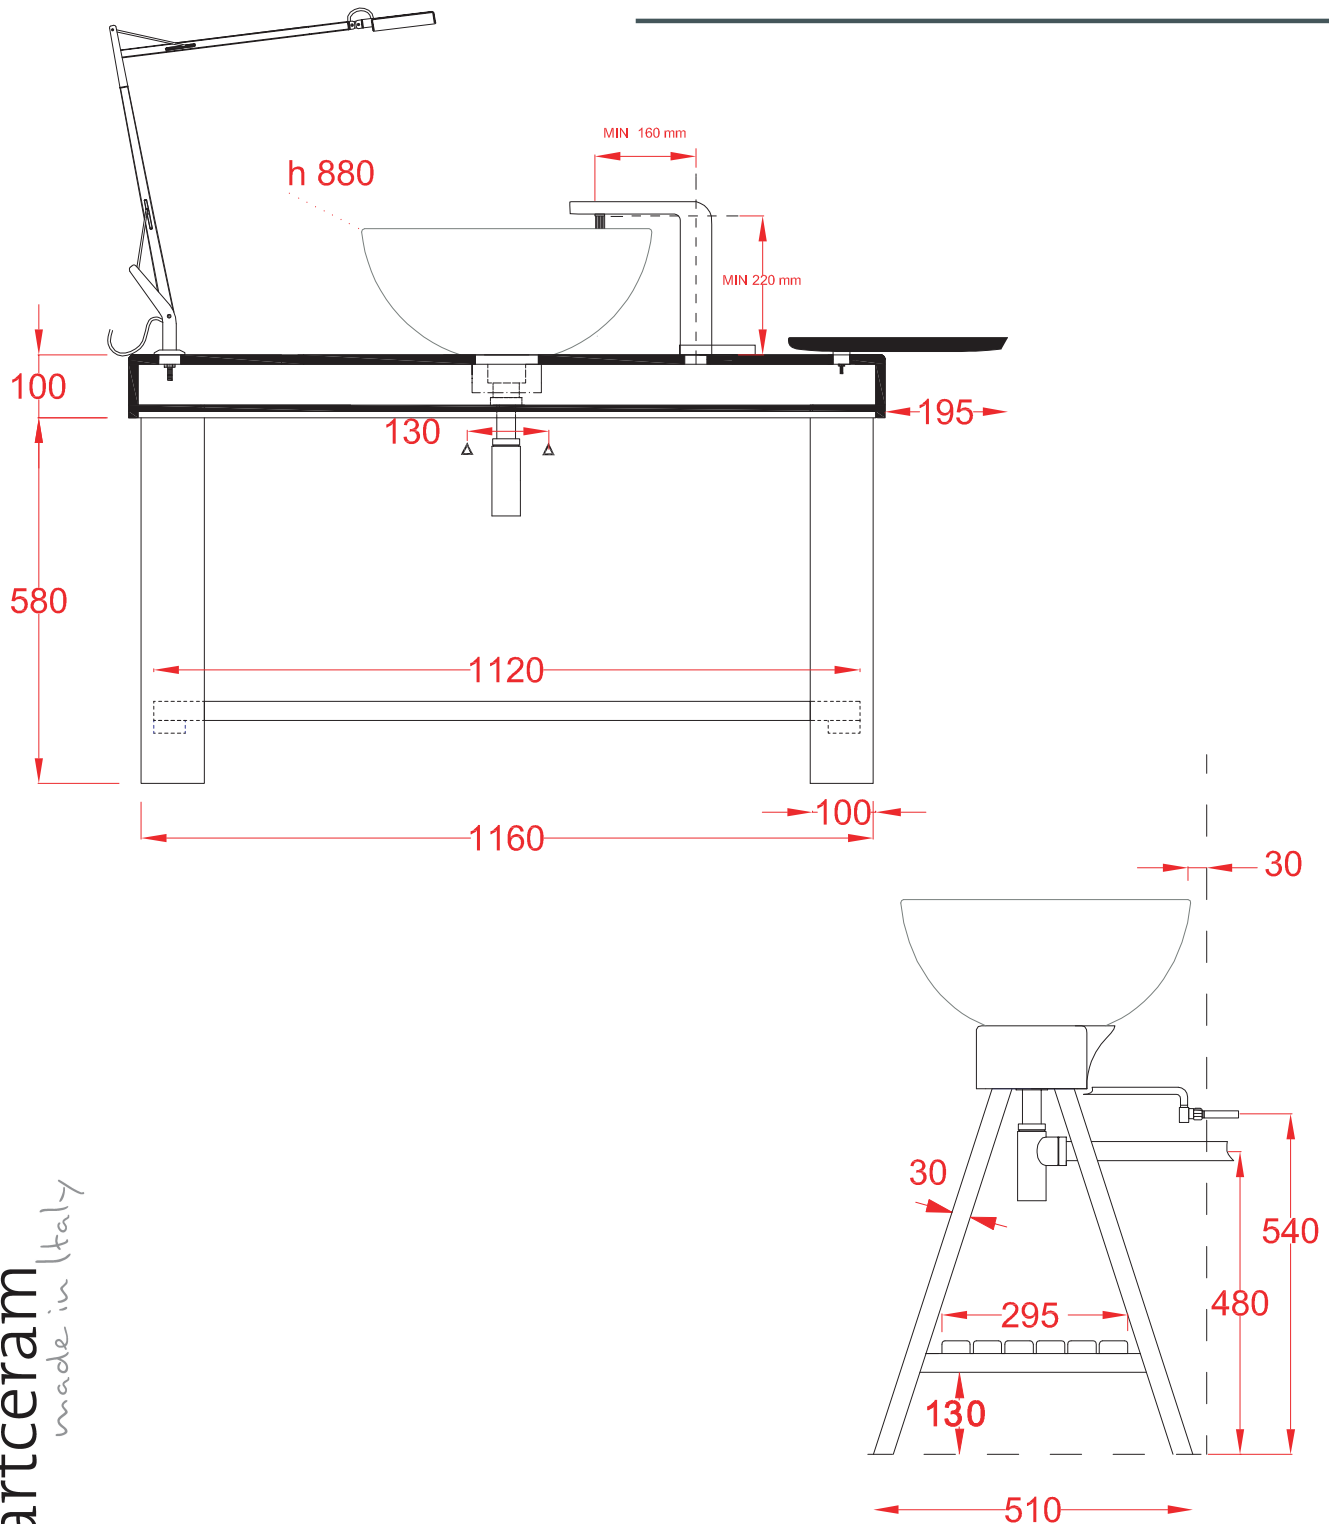

CVALLETTO 120

Ceramic bar+whitewash oak wood frame+ shelf staves
La Ciotola 46 washbasin+ drain+ flex joints

WEIGHT: KG 35

CVALLETTO 120

Ceramic bar+whitewash oak wood frame+ shelf staves
La Ciotola 46 washbasin+ drain+ flex joints

WEIGHT: KG 35

the.artceram
made in Italy

N.B. Indicated size could have a variation of about 0,6% due to use of the moulds or the variations of the materials' technical characteristics used in the mixture.