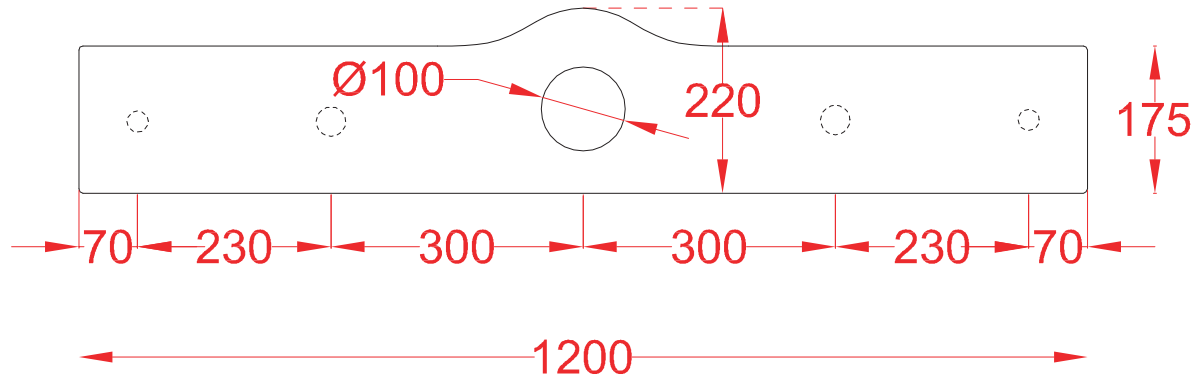

CVALLETTO 120

Ceramic bar+whitewash oak wood frame+ shelf staves
La Ciotola 46 washbasin+ drain+ flex joints

WEIGHT: KG 35

CVALLETTO 120

Ceramic bar+whitewash oak wood frame+ shelf staves
La Ciotola 46 washbasin+ drain+ flex joints

WEIGHT: KG 35

the.artceram
made in Italy

N.B. Indicated size could have a variation of about 0,6% due to use of the moulds or the variations of the materials' technical characteristics used in the mixture.