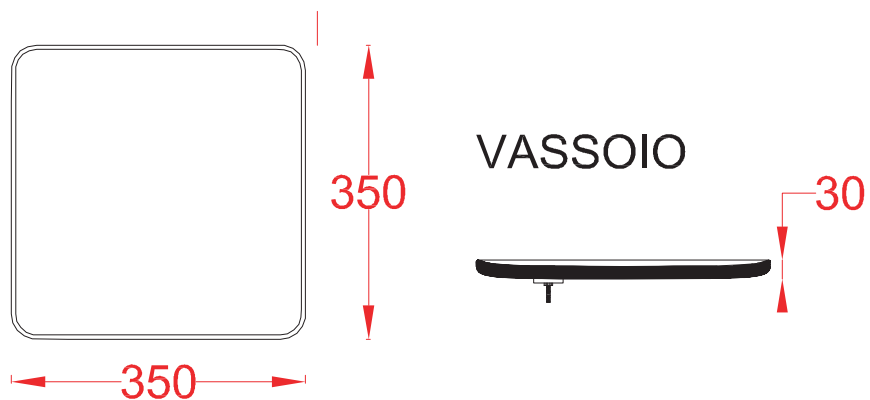

CVALLETTO 120

Ceramic bar+whitewash oak wood frame+ shelf staves
La Ciotola 46 washbasin+ drain+ flex joints

WEIGHT: KG 35

CVALLETTO 120

Ceramic bar+whitewash oak wood frame+ shelf staves
La Ciotola 46 washbasin+ drain+ flex joints

WEIGHT: KG 35

the.artceram
made in Italy

N.B. Indicated size could have a variation of about 0,6% due to use of the moulds or the variations of the materials' technical characteristics used in the mixture.