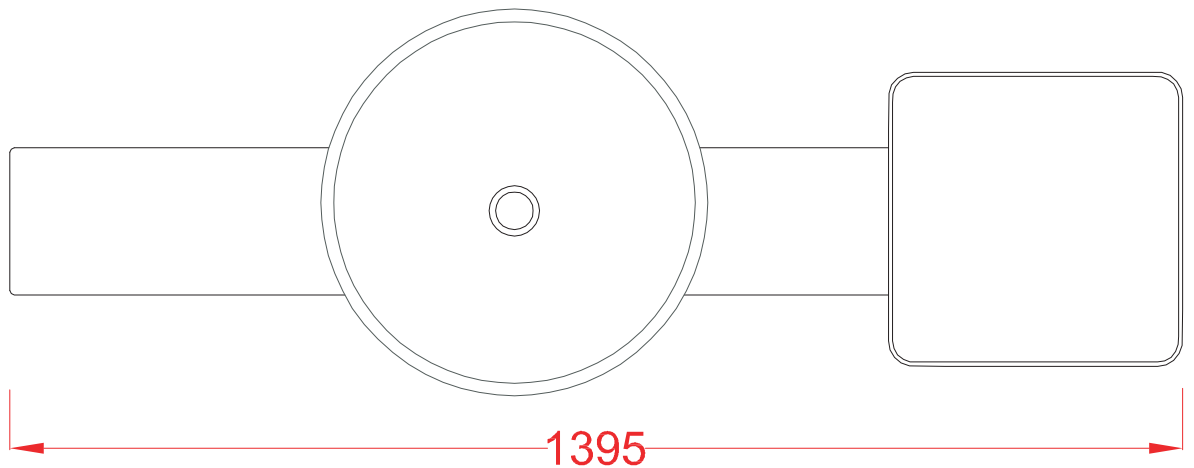

CVALLETTO 120

Ceramic bar+whitewash oak wood frame+ shelf staves
La Ciotola 46 washbasin+ drain+ flex joints

WEIGHT: KG 35

CVALLETTO 120

Ceramic bar+whitewash oak wood frame+ shelf staves
La Ciotola 46 washbasin+ drain+ flex joints

WEIGHT: KG 35

the.artceram
made in Italy

N.B. Indicated size could have a variation of about 0,6% due to use of the moulds or the variations of the materials' technical characteristics used in the mixture.