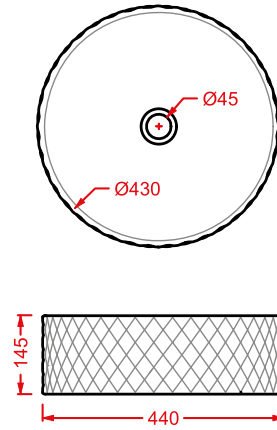

OSL009 ROMBO

lavabo appoggio Ø44
countertop washbasin Ø44