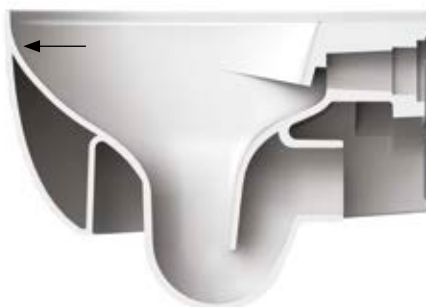

EDGELESS + RIMLESS WC

RIMLESS

La tecnologia rimless, con la conseguente eliminazione della brida, permette di togliere la camera ceramica e ridurre il bordo al minimo, ottenendo un'estetica ancora più minimal.

Without the rim, this technology allows the elimination of the ceramic chamber and the reduction of edge for enhanced minimal and clean aesthetics.