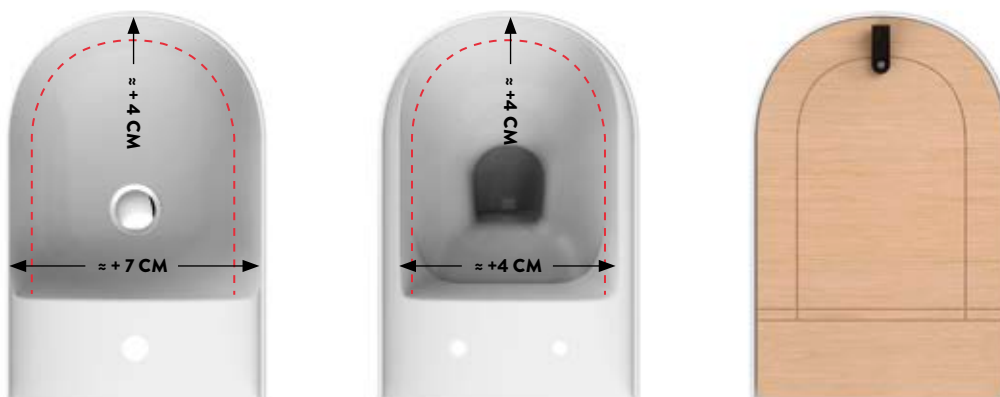

“The One” represents a new evolutionary step in the ceramic field. Rimless, thin-rim, small in size and an inset seat cover with no hinge system make this collection absolutely revolutionary and unique.
Without the rim, this technology allows the elimination of the ceramic chamber and the reduction of edge resulting in a bigger bowl in same dimensions.
The hallmark of “The One” is its hingeless seat cover (patent pending) which is built into the slim rim. The Wood-Skin® technology allows the creation of the seat cover through the milling of a unique sheet, highly resistant and only 10mm slim.
Easy take off seat, total cleaning. The inset seat cover highlights the thin rim even when closed, respecting the formal symmetry with the bidet.
The collection The.One becomes enriched through the introduction of a new thin-rim Consolle characterized by elegant and soft lines, minimal shapes and contained dimensions.

THL002

ACA061

THE FIRST EDGELESS RANGE

EDGELESS

Prima serie di sanitari a bordo fino con estetica unica ed innovativa depositata (004106912-0001 e 0002) e bacino più grande a parità di dimensioni.

First-ever series of thin rim sanitary-ware with a unique and revolutionary patented aesthetics (004106912-0001 e 0002) and bigger bowl in same dimensions.

dimensione approssimativa bacino standard
rough dimensions of standard bowl

EDGELESS + RIMLESS WC

RIMLESS

La tecnologia rimless, con la conseguente eliminazione della brida, permette di togliere la camera ceramica e ridurre il bordo al minimo, ottenendo un'estetica ancora più minimal.