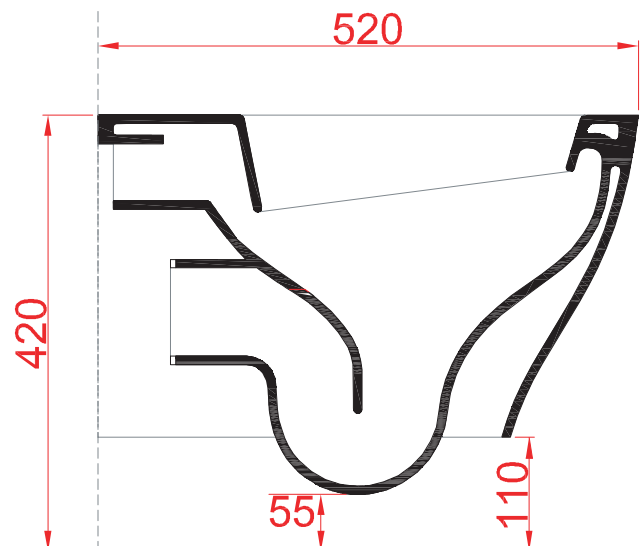

TEN

wall hung WC 36*52*37

WEIGHT: KG 20

the.artceram
made in Italy

N.B. Indicated size could have a variation of about 0,6% due to use of the moulds or the variations of the materials' technical characteristics used in the mixture.