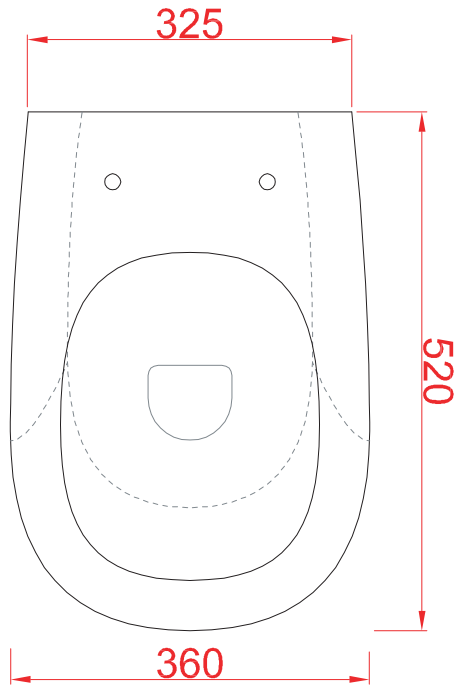

TEN

wall hung WC 36*52*37

WEIGHT: KG 20

the.artceram
made in Italy

N.B. Indicated size could have a variation of about 0,6% due to use of the moulds or the variations of the materials' technical characteristics used in the mixture.