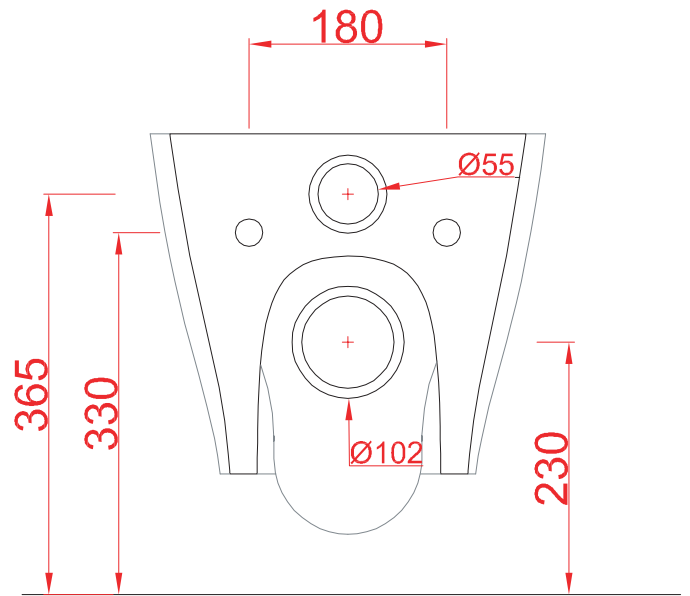

TEN

wall hung WC 36*52*37

WEIGHT: KG 20

the.artceram
made in Italy

N.B. Indicated size could have a variation of about 0,6% due to use of the moulds or the variations of the materials' technical characteristics used in the mixture.