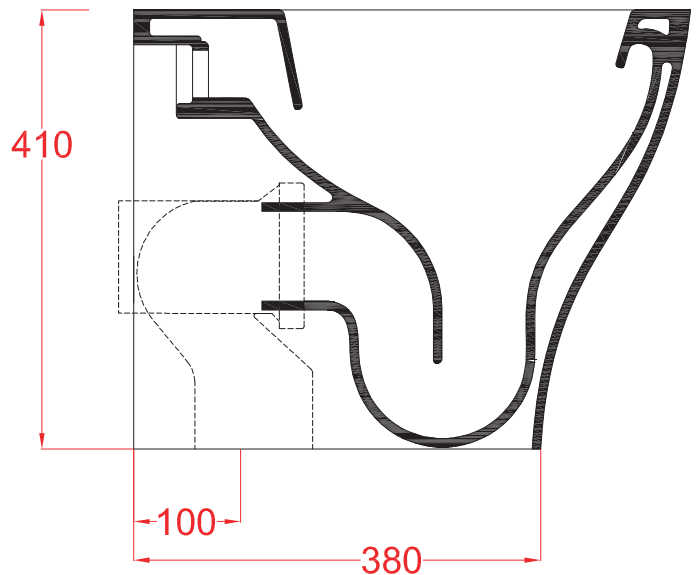

## TEN

back to wall WC 36\*52\*41

WEIGHT: KG 29

**the.artceram**  
made in italy

N.B. Indicated size could have a variation of about 0,6% due to use of the moulds or the variations of the materials' technical characteristics used in the mixture.