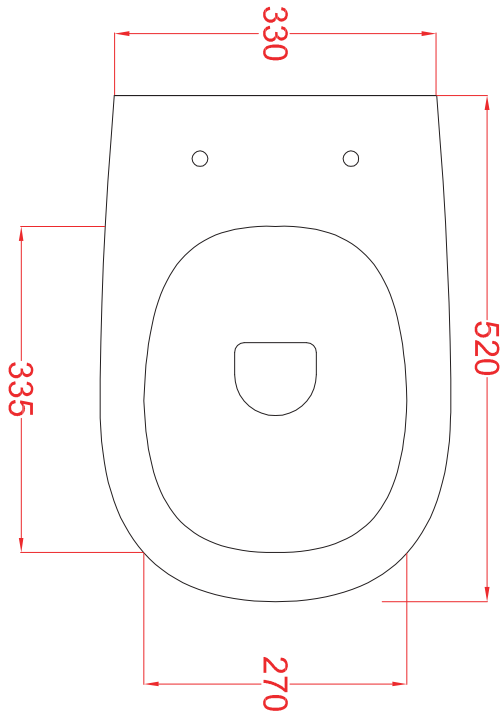

## TEN

back to wall WC 36\*52\*41

WEIGHT: KG 29

**the.artceram**  
made in italy

N.B. Indicated size could have a variation of about 0,6% due to use of the moulds or the variations of the materials' technical characteristics used in the mixture.