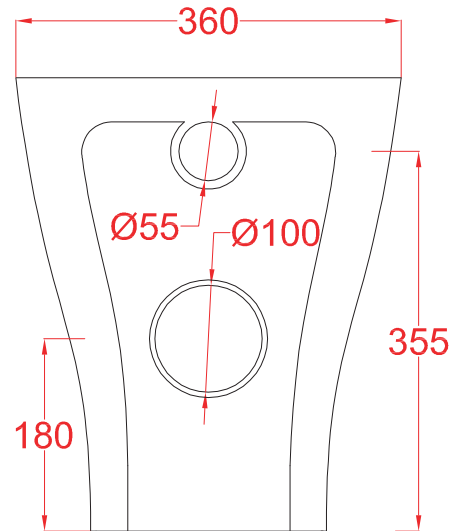

## TEN

back to wall WC 36\*52\*41

WEIGHT: KG 29

**the.artceram**  
made in italy

N.B. Indicated size could have a variation of about 0,6% due to use of the moulds or the variations of the materials' technical characteristics used in the mixture.