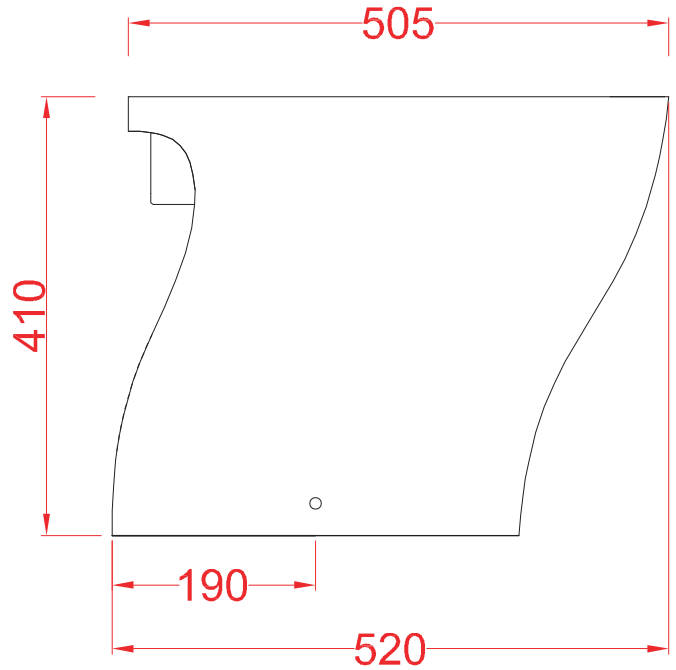

TEN

S trap floor WC

PESO/WEIGHT: KG 26

the.artceram
made in Italy

N.B. Indicated size could have a variation of about 0,6% due to use of the moulds or the variations of the materials' technical characteristics used in the mixture.