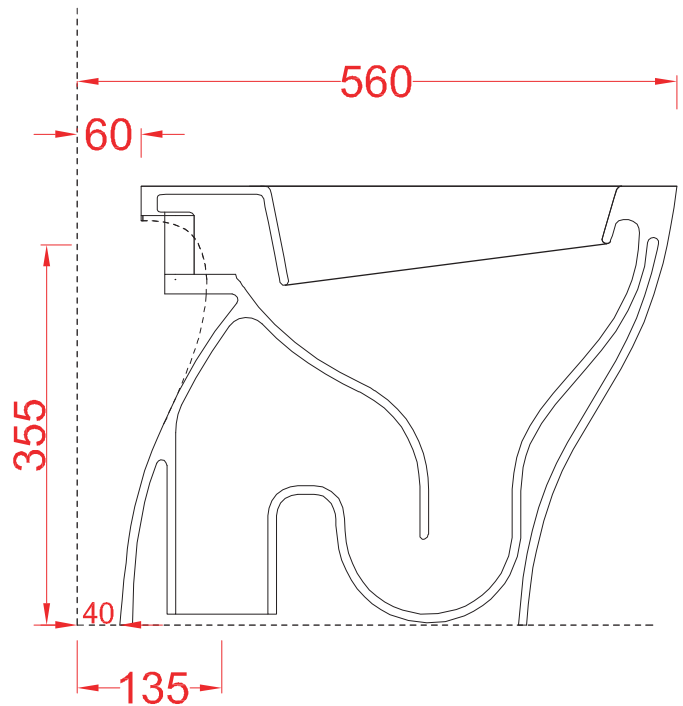

TEN

S trap floor WC

PESO/WEIGHT: KG 26

the.artceram
made in Italy

N.B. Indicated size could have a variation of about 0,6% due to use of the moulds or the variations of the materials' technical characteristics used in the mixture.