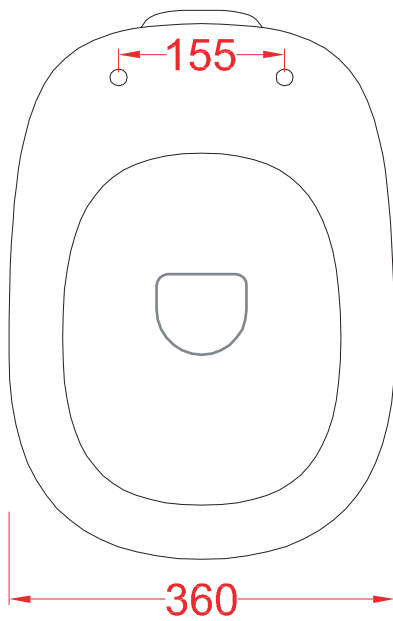

TEN

S trap floor WC

PESO/WEIGHT: KG 26

the.artceram
made in Italy

N.B. Indicated size could have a variation of about 0,6% due to use of the moulds or the variations of the materials' technical characteristics used in the mixture.