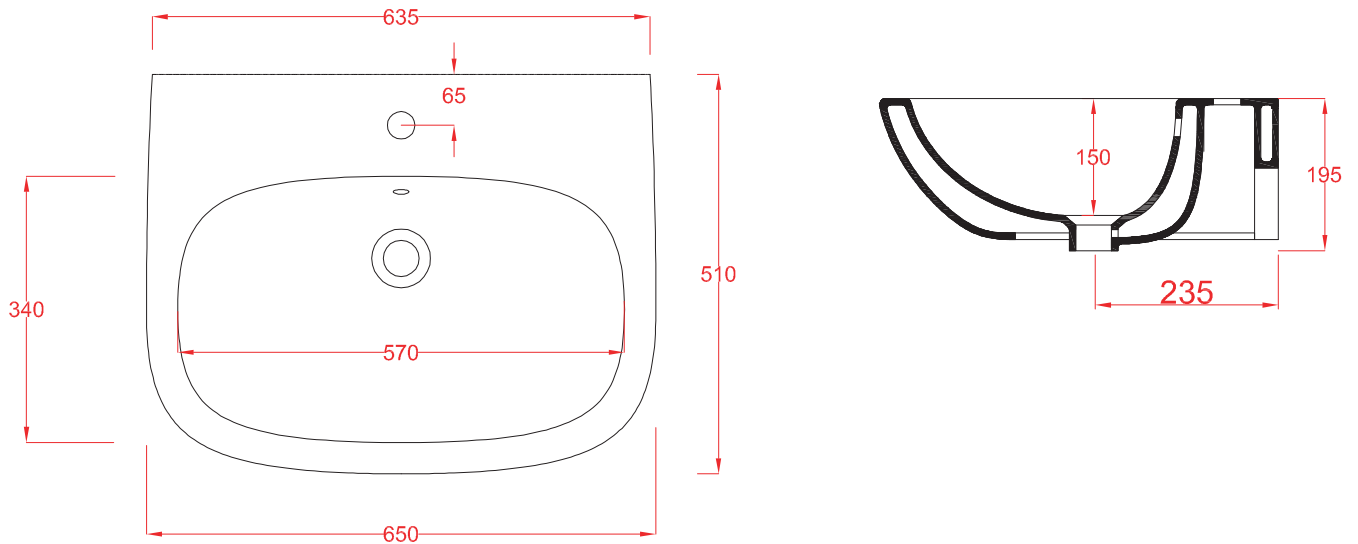

## TEN

wall hung washbasin 65\*51\*19

WEIGHT: KG 21+ KG 14

**the.artceram**  
made in Italy

N.B. Indicated size could have a variation of about 0,6% due to use of the moulds or the variations of the materials' technical characteristics used in the mixture.