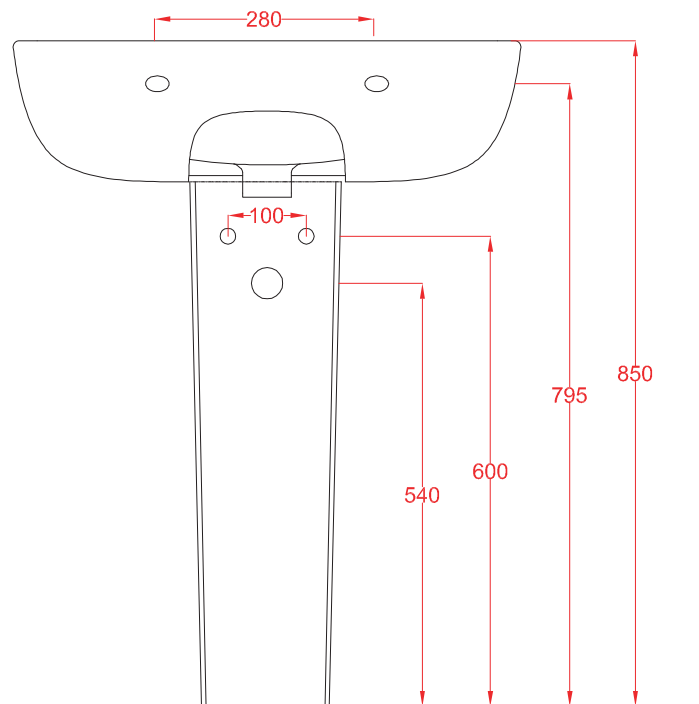

## TEN

wall hung washbasin 65\*51\*19

WEIGHT: KG 21+ KG 14

**the.artceram**  
made in Italy

N.B. Indicated size could have a variation of about 0,6% due to use of the moulds or the variations of the materials' technical characteristics used in the mixture.