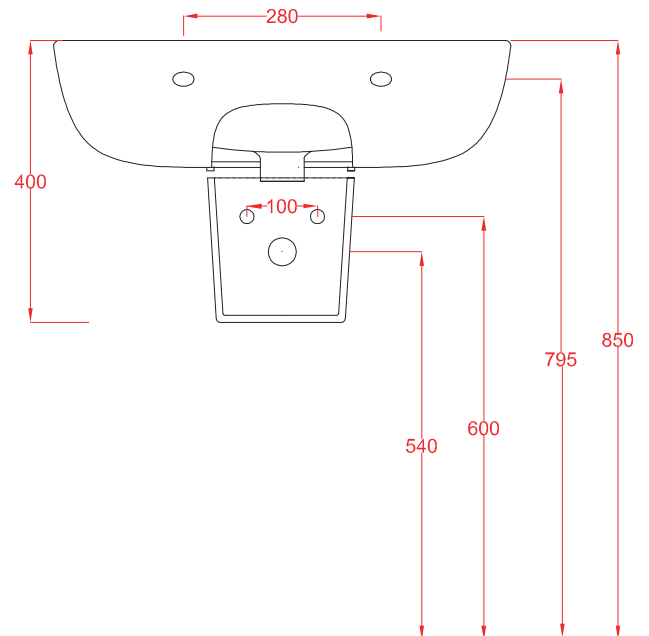

## TEN

wall hung washbasin 65\*51\*19

WEIGHT: KG 21+ KG 7

**the.artceram**  
made in Italy

N.B. Indicated size could have a variation of about 0,6% due to use of the moulds or the variations of the materials' technical characteristics used in the mixture.