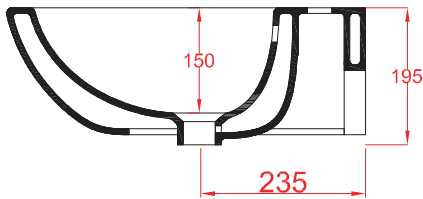

## TEN

wall hung washbasin 65\*51\*19

WEIGHT: KG 21+ KG 7

**the.artceram**  
made in Italy

N.B. Indicated size could have a variation of about 0,6% due to use of the moulds or the variations of the materials' technical characteristics used in the mixture.