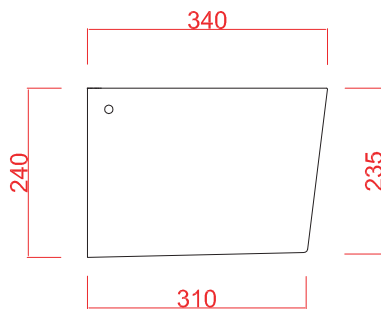

## TEN

wall hung washbasin 65\*51\*19

WEIGHT: KG 21+ KG 7

**the.artceram**  
made in Italy

N.B. Indicated size could have a variation of about 0,6% due to use of the moulds or the variations of the materials' technical characteristics used in the mixture.