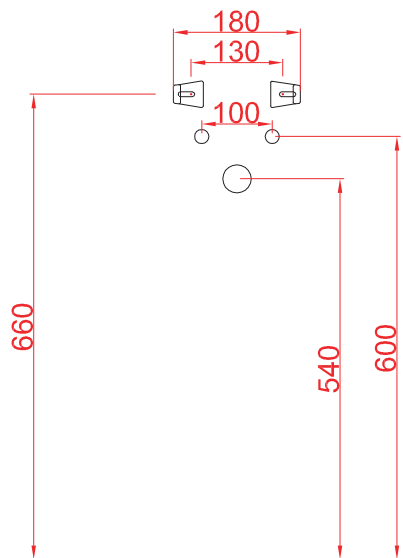

## TEN

wall hung washbasin 65\*51\*19

WEIGHT: KG 21+ KG 7

**the.artceram**  
made in Italy

N.B. Indicated size could have a variation of about 0,6% due to use of the moulds or the variations of the materials' technical characteristics used in the mixture.