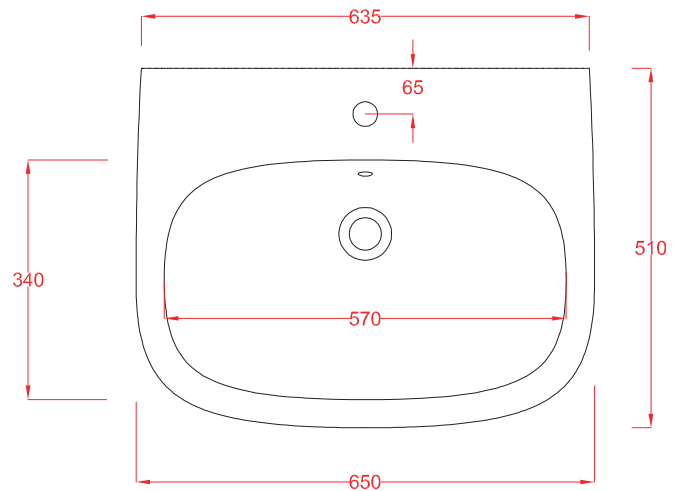

## TEN

wall hung washbasin 65\*51\*19

WEIGHT: KG 21+ KG 7

**the.artceram**  
made in Italy

N.B. Indicated size could have a variation of about 0,6% due to use of the moulds or the variations of the materials' technical characteristics used in the mixture.