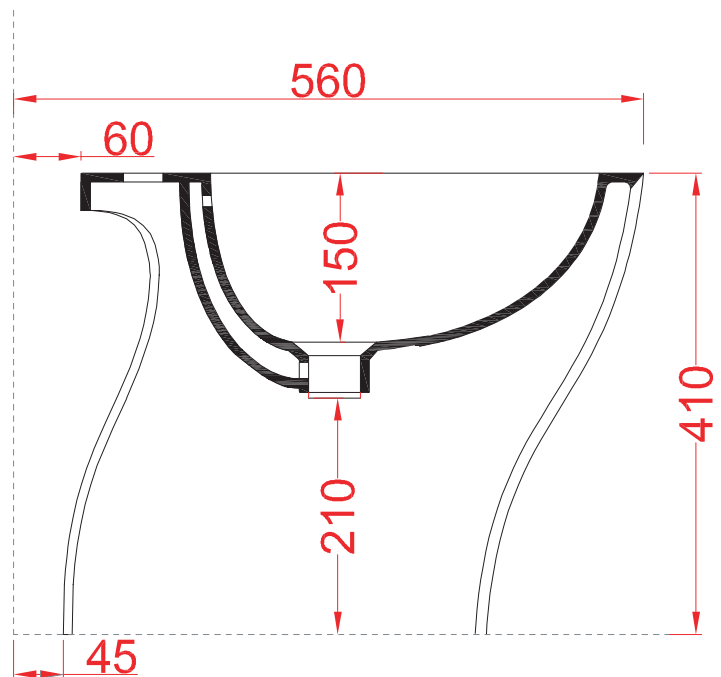

TEN

floor bidet 36*52*41

WEIGHT: KG 24

the.artceram
made in Italy

N.B. Indicated size could have a variation of about 0,6% due to use of the moulds or the variations of the materials' technical characteristics used in the mixture.