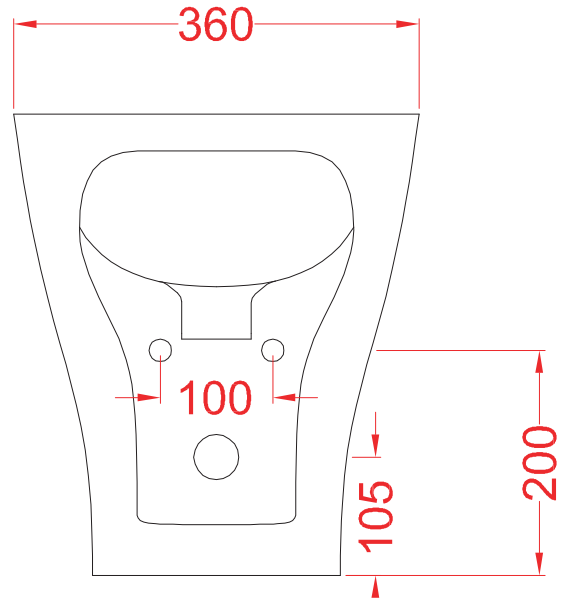

TEN

floor bidet 36*52*41

WEIGHT: KG 24

the.artceram
made in Italy

N.B. Indicated size could have a variation of about 0,6% due to use of the moulds or the variations of the materials' technical characteristics used in the mixture.