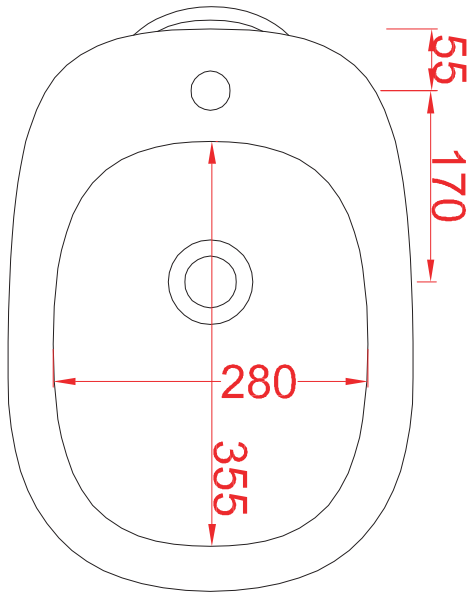

TEN

floor bidet 36*52*41

WEIGHT: KG 24

the.artceram
made in Italy

N.B. Indicated size could have a variation of about 0,6% due to use of the moulds or the variations of the materials' technical characteristics used in the mixture.