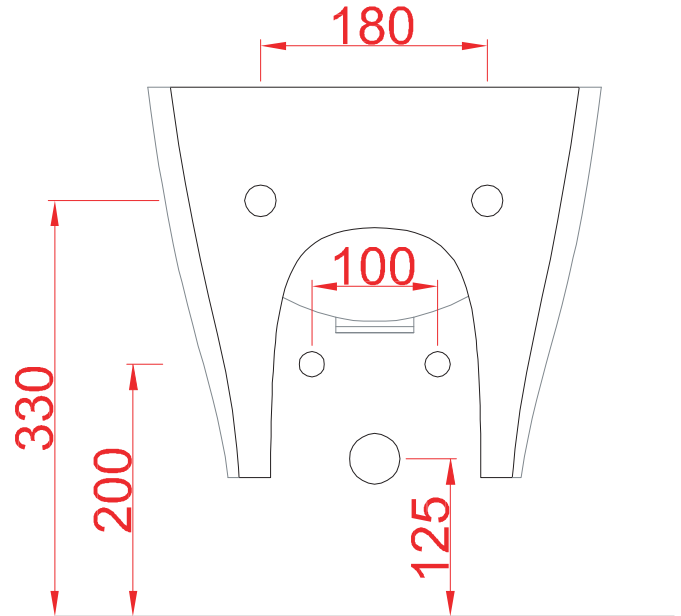

TEN

wall hung bidet 36*52*31

WEIGHT: KG 20

the.artceram
made in Italy

N.B. Indicated size could have a variation of about 0,6% due to use of the moulds or the variations of the materials' technical characteristics used in the mixture.