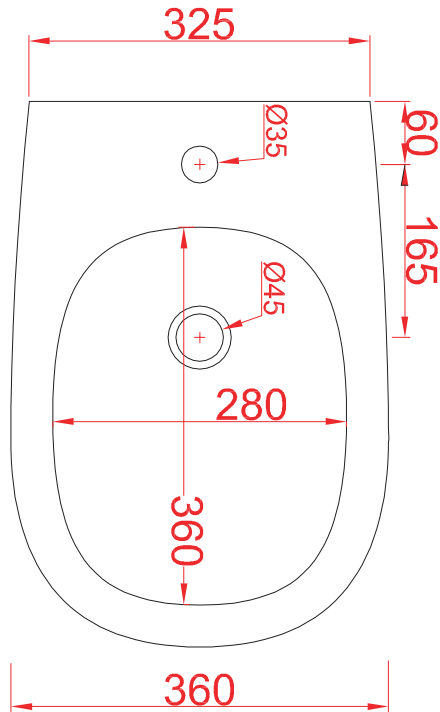

TEN

wall hung bidet 36*52*31

WEIGHT: KG 20

the.artceram
made in Italy

N.B. Indicated size could have a variation of about 0,6% due to use of the moulds or the variations of the materials' technical characteristics used in the mixture.