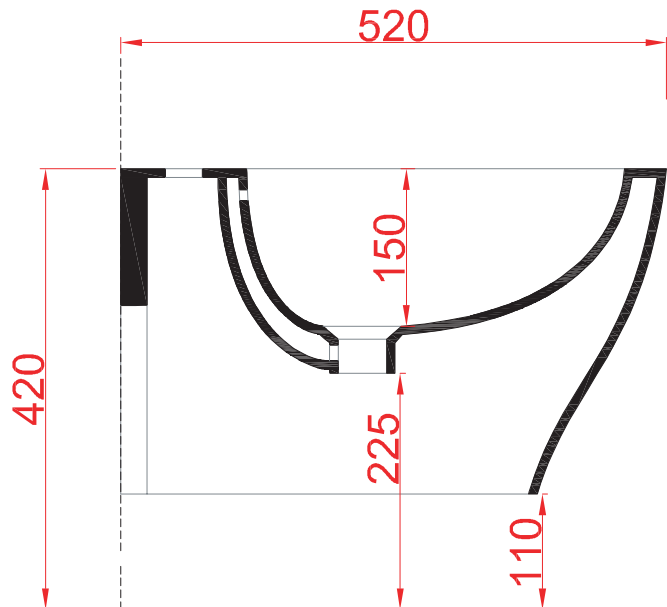

TEN

wall hung bidet 36*52*31

WEIGHT: KG 20

the.artceram
made in Italy

N.B. Indicated size could have a variation of about 0,6% due to use of the moulds or the variations of the materials' technical characteristics used in the mixture.