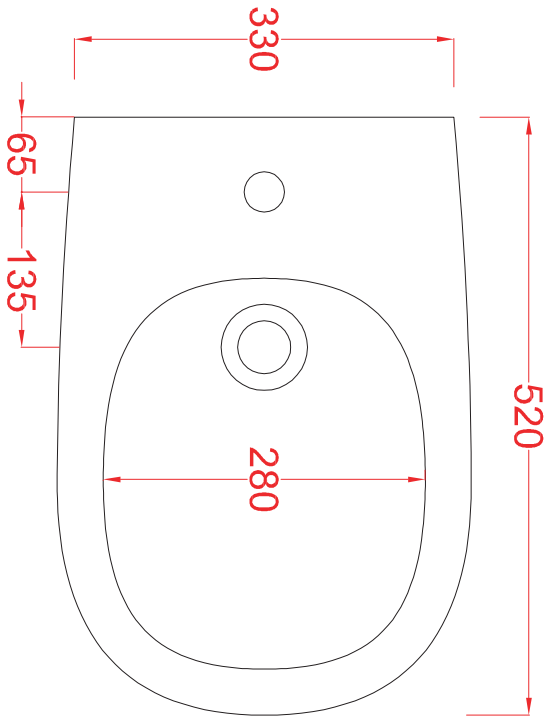

TEN

back to wall bidet 36*52*41

WEIGHT: KG 24

the.artceram
made in italy

N.B. Indicated size could have a variation of about 0,6% due to use of the moulds or the variations of the materials' technical characteristics used in the mixture.