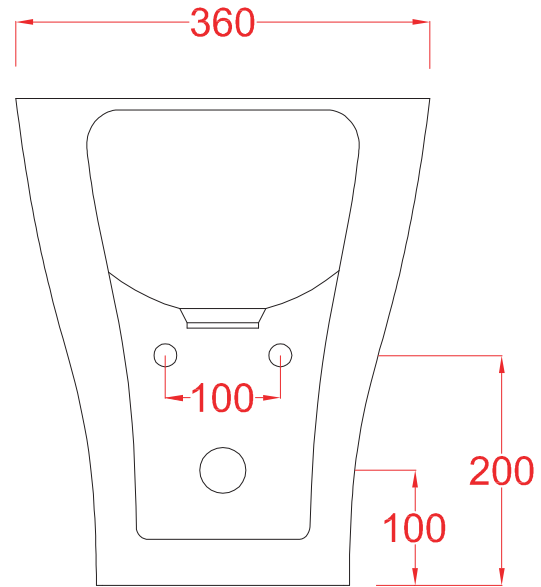

TEN

back to wall bidet 36*52*41

WEIGHT: KG 24

the.artceram
made in italy

N.B. Indicated size could have a variation of about 0,6% due to use of the moulds or the variations of the materials' technical characteristics used in the mixture.