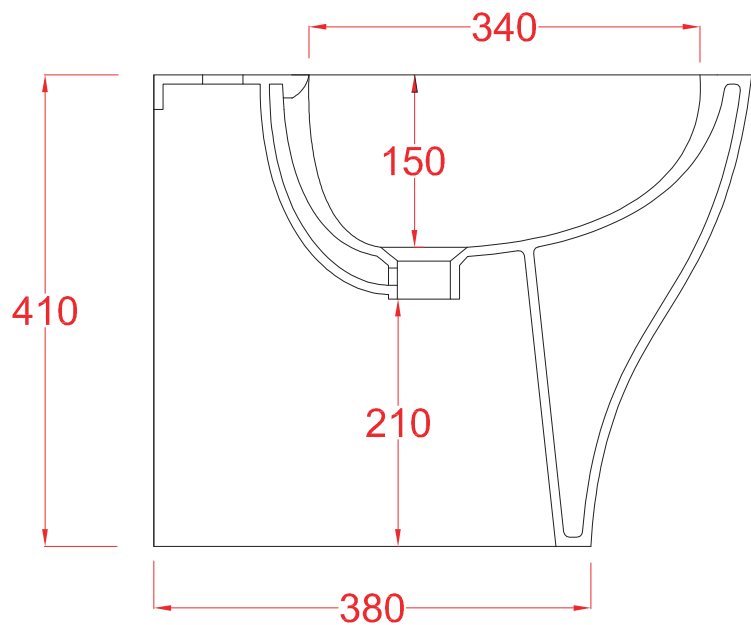

TEN

back to wall bidet 36*52*41

WEIGHT: KG 24

the.artceram
made in italy

N.B. Indicated size could have a variation of about 0,6% due to use of the moulds or the variations of the materials' technical characteristics used in the mixture.