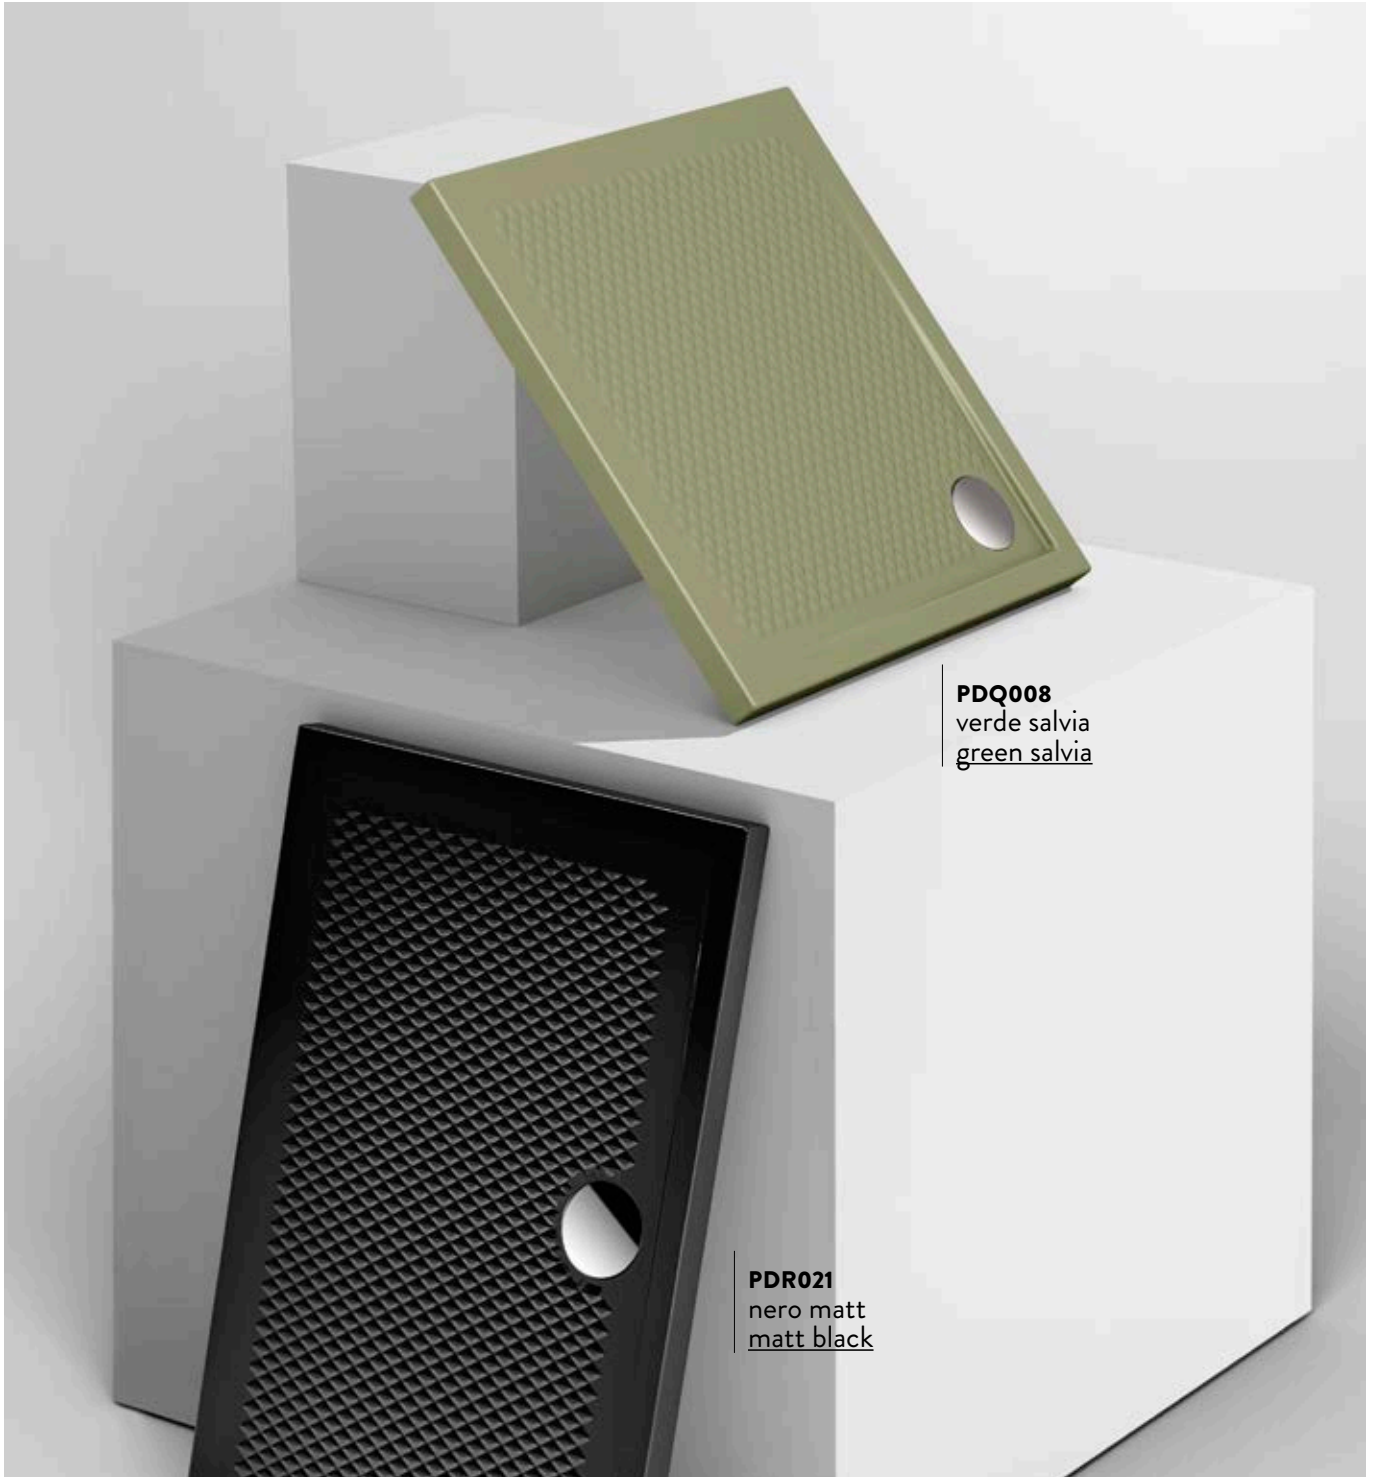

SCACCHI

Designed by Meneghello Paoelli Associati

PDQ008
verde salvia
green salvia

PDR021
nero matt
matt black