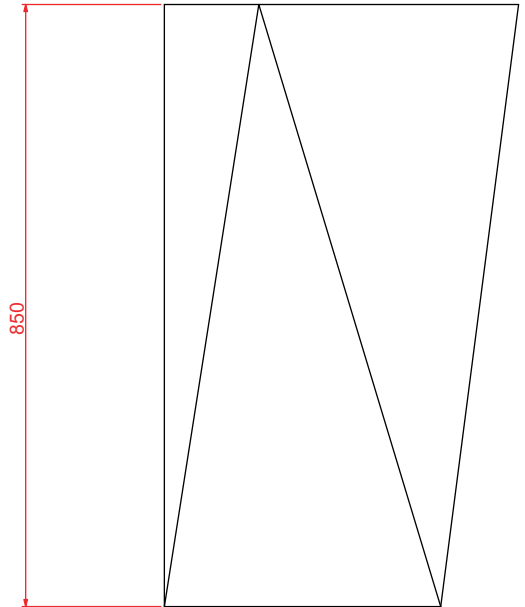

SHARP

Freestanding washbasin 39*39*85

WEIGHT: KG 30

right side view

front view

seen from above