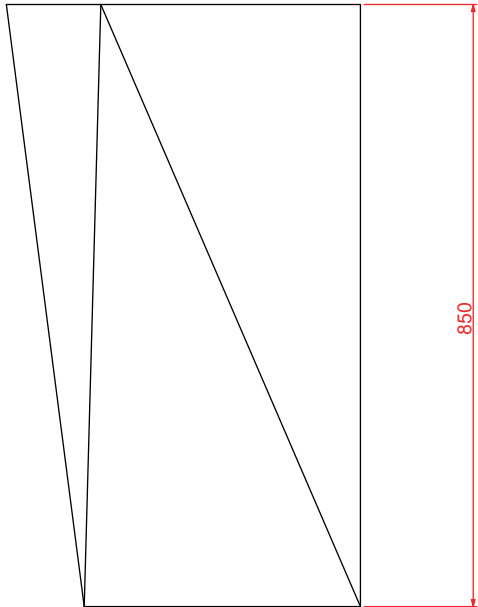

SHARP

Freestanding washbasin 39*39*85

WEIGHT: KG 30

right side view

front view

seen from above