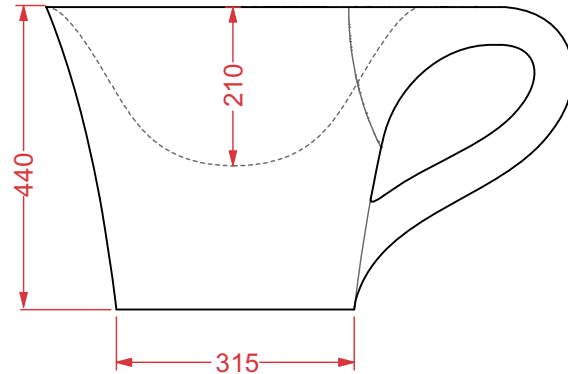

CUP APPOGGIO

Countertop washbasin 69*50*44

WEIGHT: KG 20

N.B. Indicated size could have a variation of about 0,6% due to use of the moulds or the variations of the materials' technical characteristics used in the mixture.