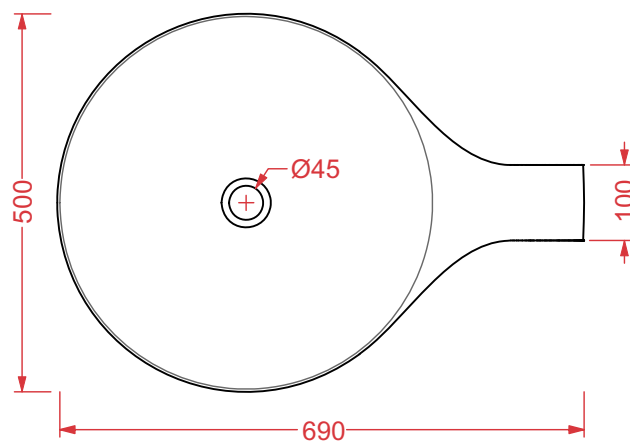

CUP APPOGGIO

Countertop washbasin 69*50*44

WEIGHT: KG 20

N.B. Indicated size could have a variation of about 0,6% due to use of the moulds or the variations of the materials' technical characteristics used in the mixture.