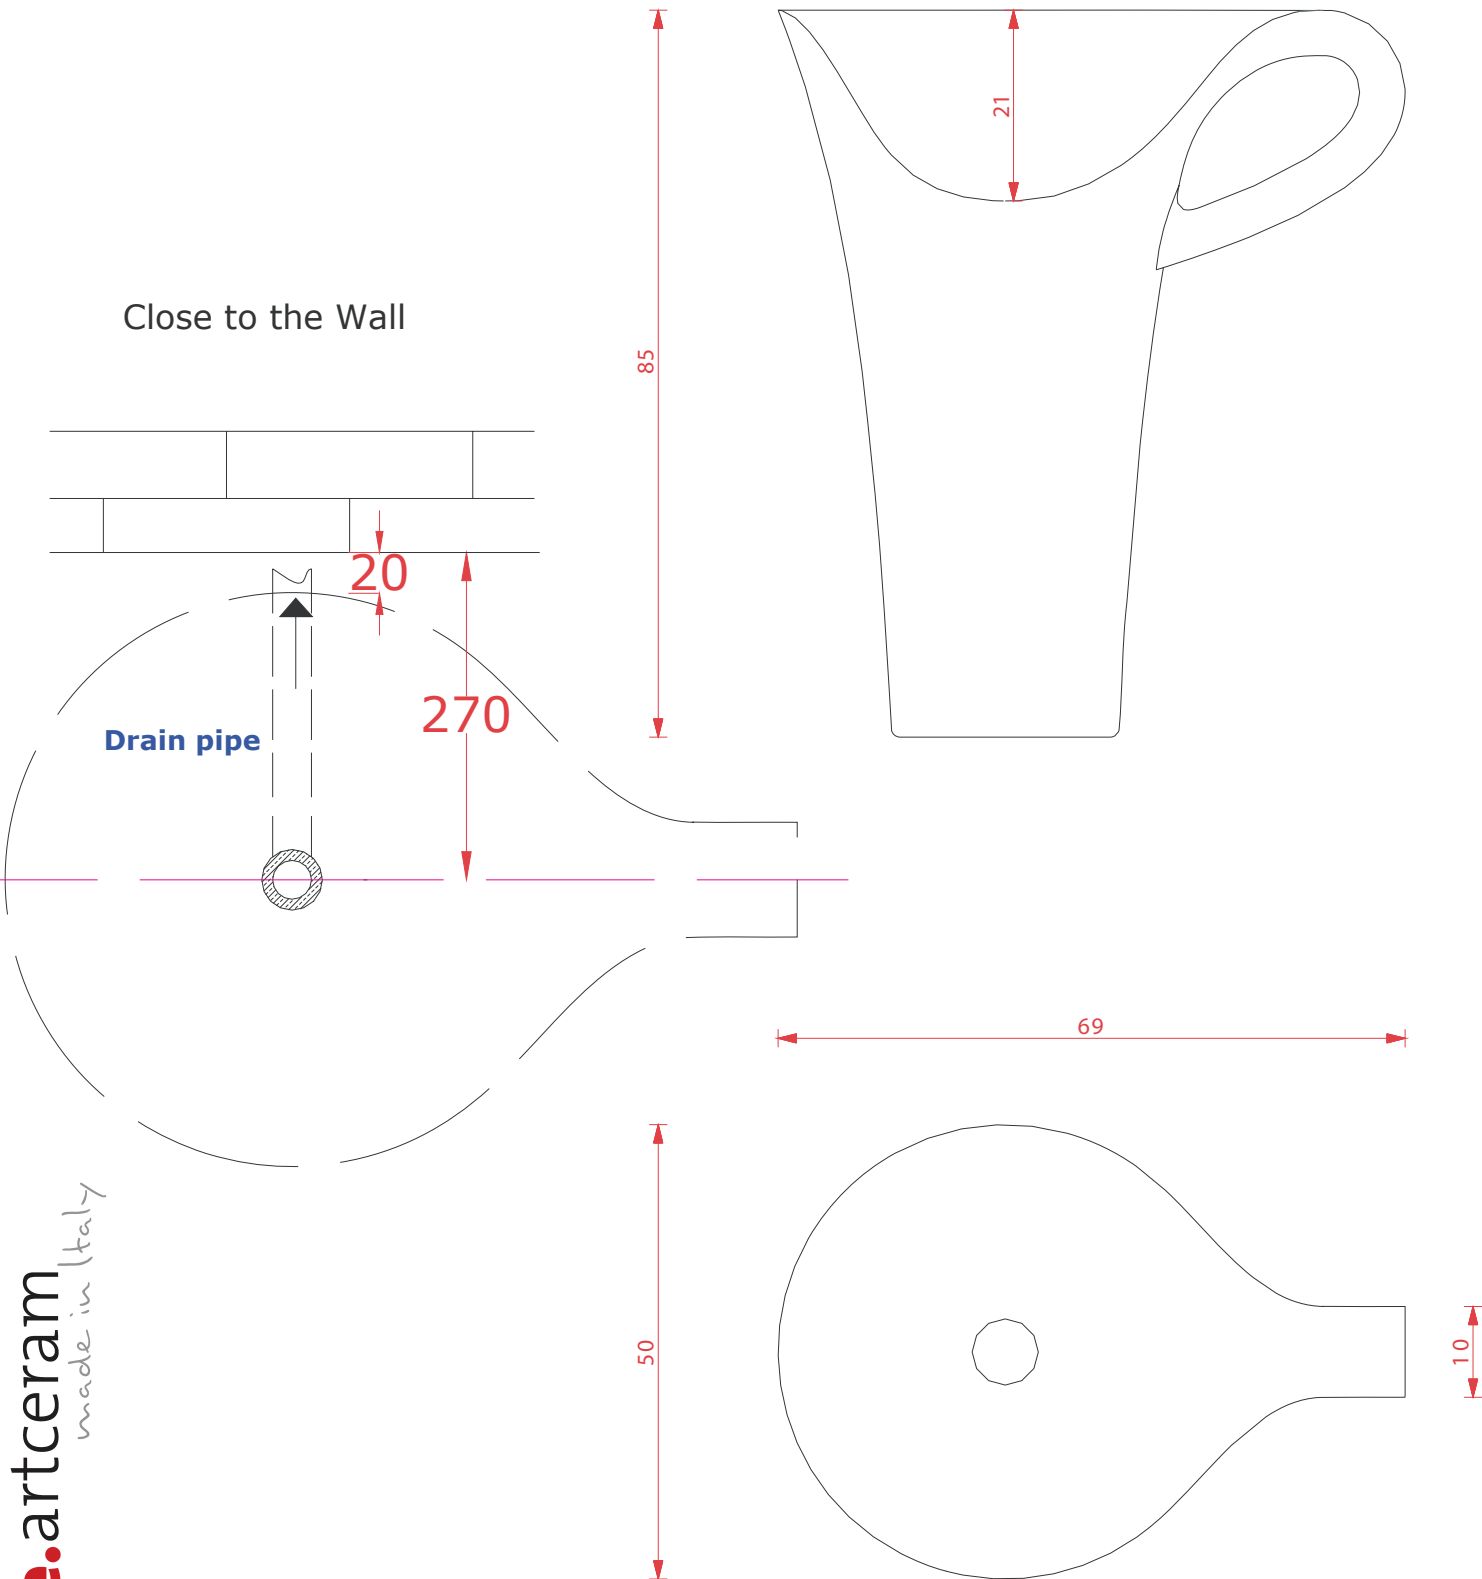

CUP

Freestanding washbasin 69*50*85

WEIGHT: KG 27

Close to the Wall

the.artceram
made in Italy

N.B. Indicated size could have a variation of about 0,6% due to use of the moulds or the variations of the materials' technical characteristics used in the mixture.