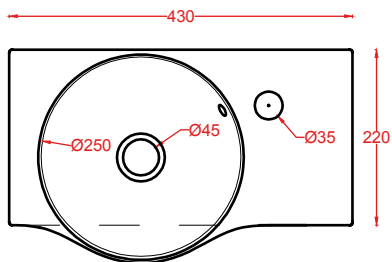

LML001 UNION

lavamani sospeso
wall-hung handrinse basin