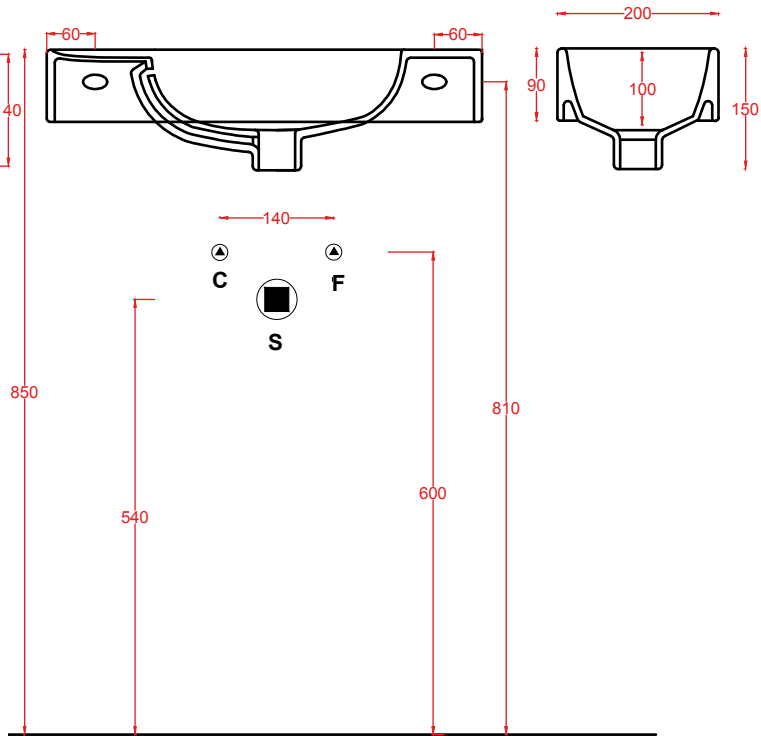

lavamani sospeso

wall-hung handrinse basin

BRICK | 20 x 54

○	LML002 01; 00	7	50	100
---	----------------------	---	----	-----

lavamani sospeso

wall-hung handrinse basin

SAVON | 27 x 45

○	LML003 01; 00	7	50	100
---	----------------------	---	----	-----

lavamani sospeso

wall-hung handrinse basin

tasselli per fissaggio lavabi sospesi

ACA007

0,3 - -

fitting system kit for wall-hung washbasins

* fissaggi non inclusi nel prezzo
fitting system kit not included in the price

LML001 UNION

lavamani sospeso
wall-hung handrinse basin

LML002 BRICK

lavamani sospeso
wall-hung handrinse basin

LML003 SAVON

lavamani sospeso

wall-hung handrinse basin