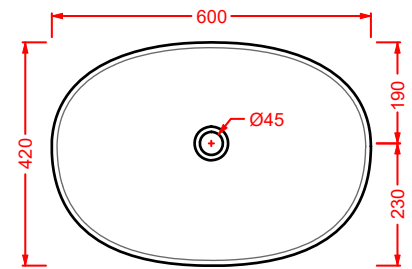

LFL001 LA FONTANA 2.0 PIATTO 60

piatto in ceramica 60
ceramic basin 60