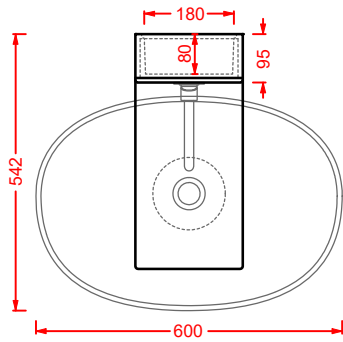

LFA006 LA FONTANA 2.0

colonna in Tecnoril
Tecnoril column