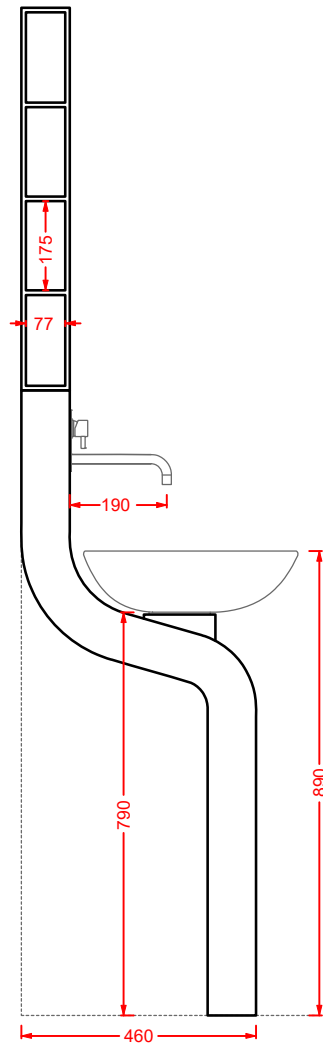

LFA006 LA FONTANA 2.0

colonna in Tecnoril
Tecnoril column