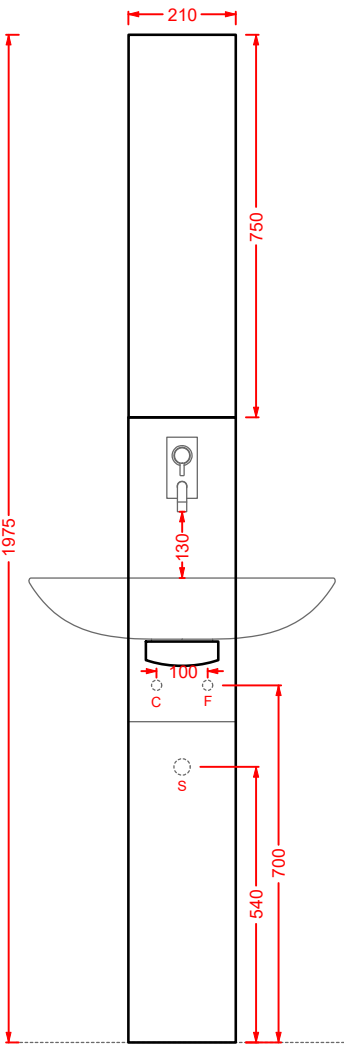

LFA006 LA FONTANA 2.0

colonna in Tecnoril
Tecnoril column