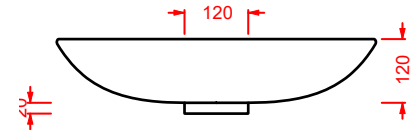

LFL001 LA FONTANA 2.0 PIATTO 60

piatto in ceramica 60
ceramic basin 60