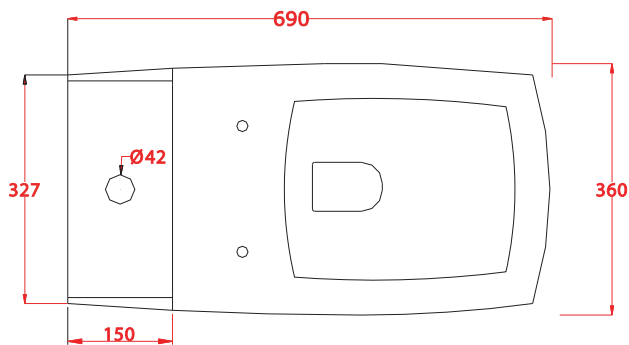

JAZZ

Close coupled WC 69*36*41.5

WEIGHT: KG 34 + 12

the.artceram
made in Italy

N.B. Indicated size could have a variation of about 0,6% due to use of the moulds or the variations of the materials' technical characteristics used in the mixture.