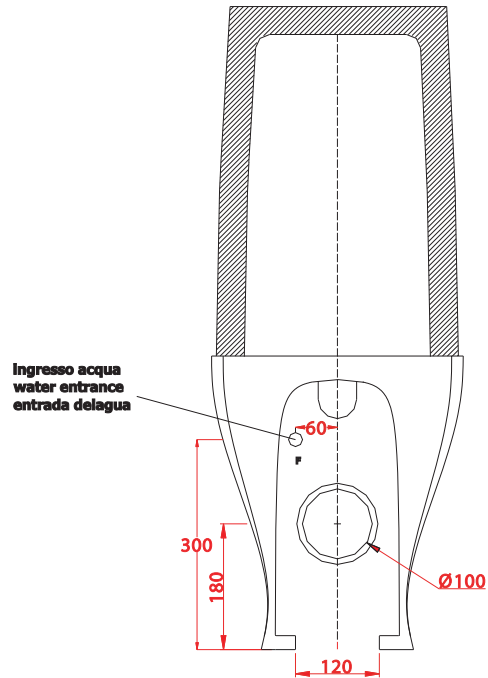

JAZZ

Close coupled WC 69*36*41.5

WEIGHT: KG 34 + 12

the.artceram
made in Italy

N.B. Indicated size could have a variation of about 0,6% due to use of the moulds or the variations of the materials' technical characteristics used in the mixture.