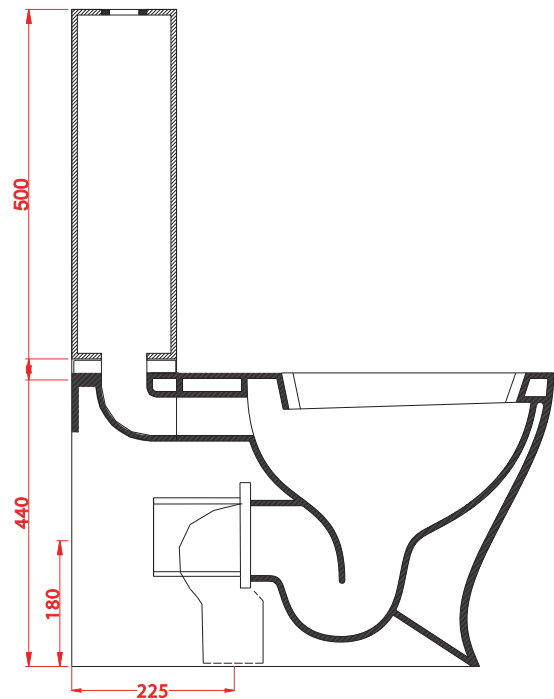

JAZZ

Close coupled WC 69*36*41.5

WEIGHT: KG 34 + 12

the.artceram
made in Italy

N.B. Indicated size could have a variation of about 0,6% due to use of the moulds or the variations of the materials' technical characteristics used in the mixture.