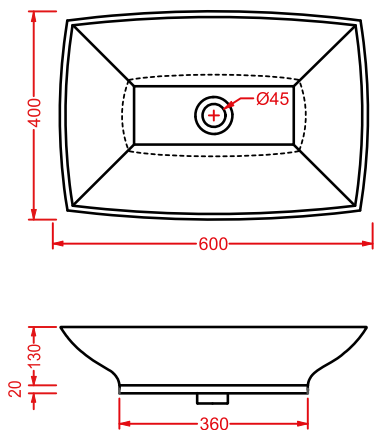

JZL002 JAZZ

lavabo appoggio 60
countertop washbasin 60