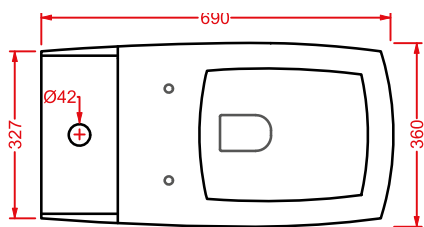

JZV001 JAZZ
vaso sospeso
wall-hung WC

JZB001 JAZZ
bidet sospeso
wall-hung bidet

JZB002 JAZZ
bidet terra filomuro
back to wall bidet

JZV003 + JZC001 JAZZ
vaso monoblocco + cassetta monoblocco
close-coupled WC + ceramic cistern