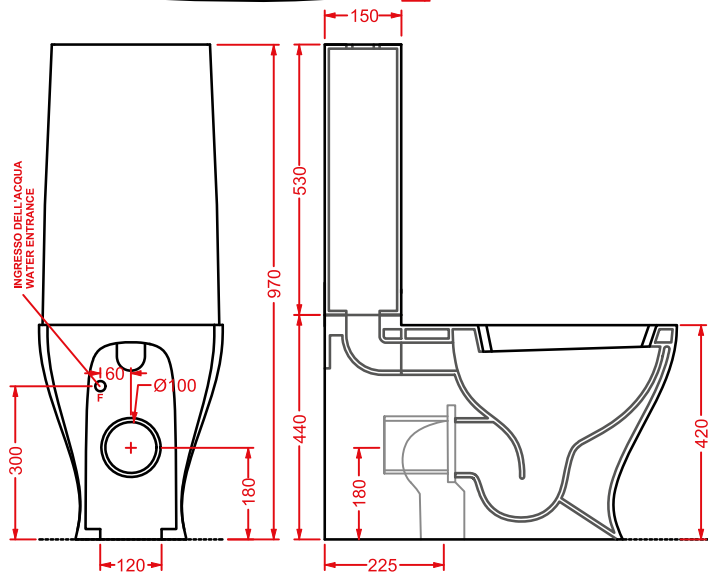

ACW004 SQUARE | pag. 122
vasca freestanding in Livingtec
freestanding bathtub in Livingtec
180 x 80

VICTORIA | pag. 460
accessori in ceramica
ceramic accessories

CIVITAS | pag. 458
accessori in metallo
metallic accessories

JZV001 JAZZ
vaso sospeso
wall-hung WC

JZB001 JAZZ
bidet sospeso
wall-hung bidet

JZB002 JAZZ
bidet terra filomuro
back to wall bidet

JZV003 + JZC001 JAZZ
vaso monoblocco + cassetta monoblocco
close-coupled WC + ceramic cistern

JZV002 JAZZ
vaso terra filomuro
back to wall WC

JZL002 JAZZ

lavabo appoggio 60
countertop washbasin 60

JZL004 + JZC003 JAZZ

lavabo sospeso/da colonna 70 + colonna
wall-hung/for column basin 70 + column