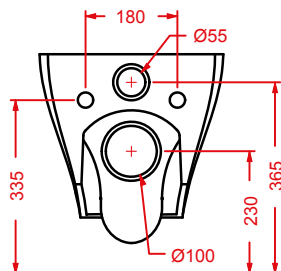

JZV003 + JZC001 JAZZ
vaso monoblocco + cassetta monoblocco
close-coupled WC + ceramic cistern