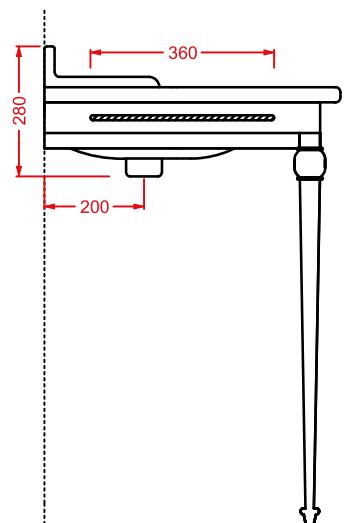

HEA016 HERMITAGE

struttura cromata consolle 92
chromed structure consolle 92