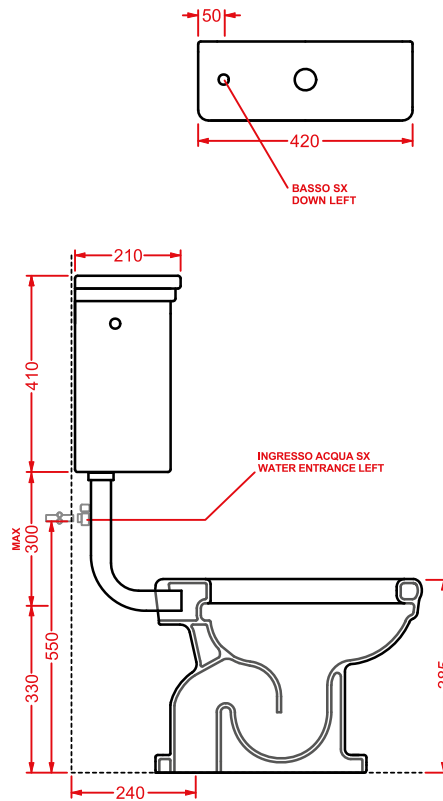

HEV002 + HEC005 HERMITAGE

vaso terra S + cassetta zaino + coperchio
WC (S) + low level ceramic cistern + cov.