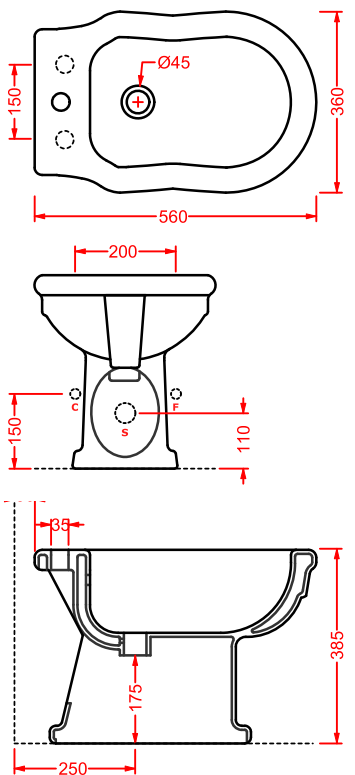

| | | | | | |
|---|---|---------------------|----|----|----|
| HERMITAGE 36 x 55 | ○ | HEB003 01;00 | 18 | 15 | 20 |
| bidet sospeso + kit di fissaggio solo 1 foro | ● | HEB003 03;00 | 18 | 15 | 20 |
| <i>wall-hung bidet + fitting system kit just 1 hole</i> | | | | | |

**HEB003 HERMITAGE**

bidet sospeso
wall-hung bidet

**HEV002 (S)/HEV003 (P) HERMITAGE**

vaso terra scarico S e P
WC with floor drain and wall drain

**HEB002 HERMITAGE**

bidet terra
floor bidet

**HEV004 + HEC001 HERMITAGE**

vaso monoblocco P + cassetta monoblocco
close-coupled WC (P) + ceramic cistern

**HEV008 + HEC001 HERMITAGE**

vaso monoblocco S + cassetta monoblocco
close-coupled WC (S) + ceramic cistern

HEV002 + HEC004 HERMITAGE