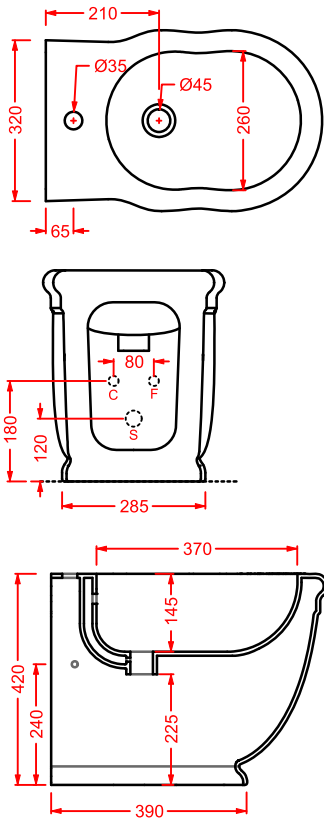

HEB001 HERMITAGE

bidet terra filomuro
back to wall bidet