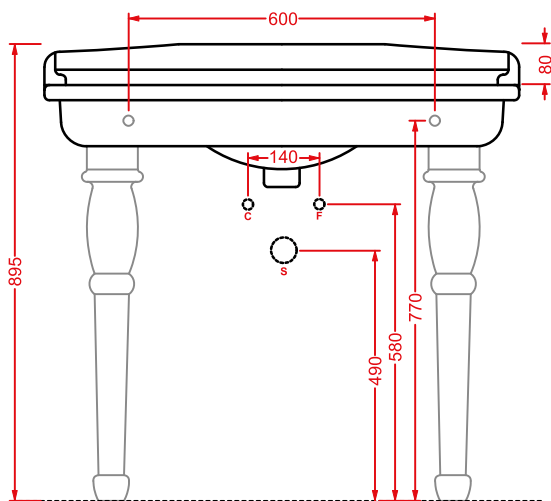

HEB001 HERMITAGE

bidet terra filomuro
back to wall bidet

HEV006 HERMITAGE

vaso monoblocco filo muro
back to wall close-coupled WC

HEL005 + HEC003 HERMITAGE

consolle 92 + gambe ceramica
consolle 92 + ceramic legs