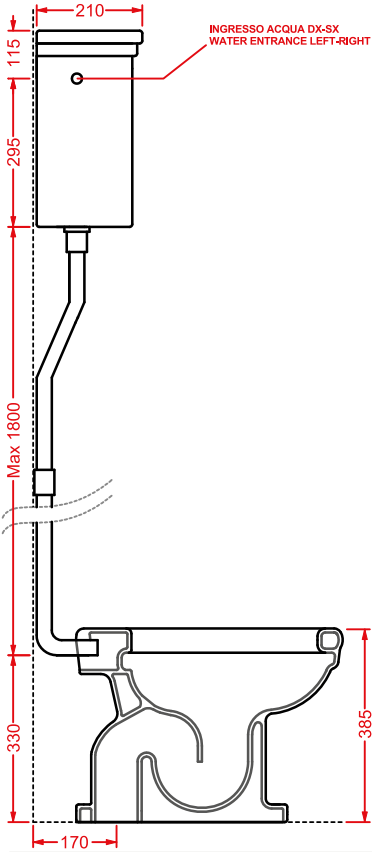

vaso monoblocco P + cassetta monoblocco
close-coupled WC (P) + ceramic cistern

**HEV008 + HEC001 HERMITAGE**

vaso monoblocco S + cassetta monoblocco
close-coupled WC (S) + ceramic cistern

HEV002 + HEC004 HERMITAGE

vaso terra S con cassetta alta + coperchio
WC (S) + high ceramic cistern + cover

HEV002 + HEC005 HERMITAGE

vaso terra S + cassetta zaino + coperchio
WC (S) + low level ceramic cistern + cov.

HEV005

vaso terra filomuro
back to wall WC