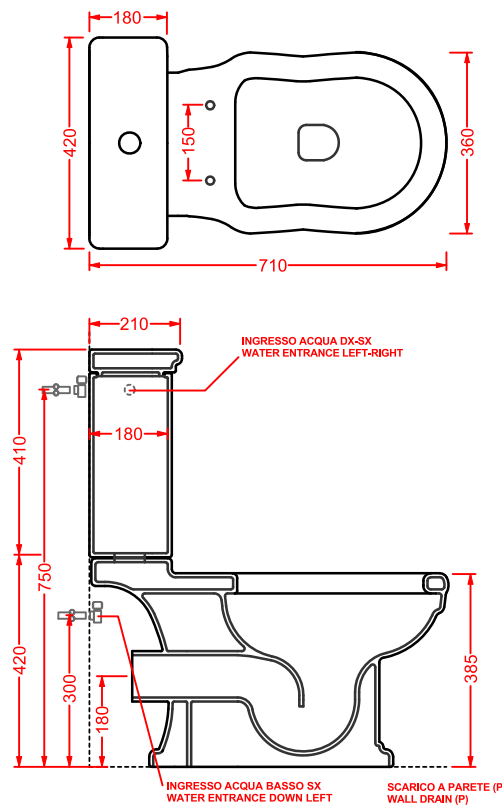

**HEB003 HERMITAGE**

bidet sospeso
wall-hung bidet

**HEV002 (S)/HEV003 (P) HERMITAGE**

vaso terra scarico S e P
WC with floor drain and wall drain

**HEB002 HERMITAGE**

bidet terra
floor bidet

**HEV004 + HEC001 HERMITAGE**

vaso monoblocco P + cassetta monoblocco
close-coupled WC (P) + ceramic cistern

**HEV008 + HEC001 HERMITAGE**

vaso monoblocco S + cassetta monoblocco
close-coupled WC (S) + ceramic cistern

HEV002 + HEC004 HERMITAGE