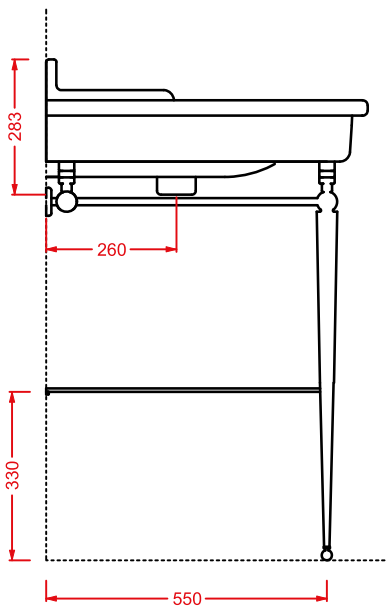

HEL004 + HEC003 HERMITAGE

consolle 112 + gambe ceramica
consolle 112 + ceramic legs