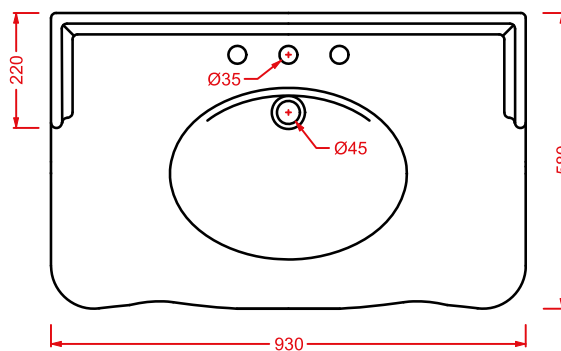

HEA016 HERMITAGE

struttura cromata consolle 92
chromed structure consolle 92