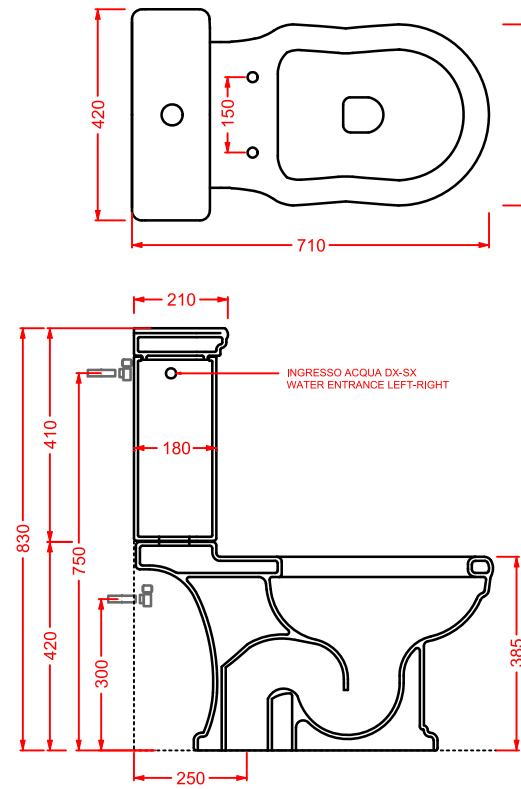

**HEB003 HERMITAGE**

bidet sospeso
wall-hung bidet

**HEV002 (S)/HEV003 (P) HERMITAGE**

vaso terra scarico S e P
WC with floor drain and wall drain

**HEB002 HERMITAGE**

bidet terra
floor bidet

**HEV004 + HEC001 HERMITAGE**

vaso monoblocco P + cassetta monoblocco
close-coupled WC (P) + ceramic cistern

**HEV008 + HEC001 HERMITAGE**

vaso monoblocco S + cassetta monoblocco
close-coupled WC (S) + ceramic cistern

HEV002 + HEC004 HERMITAGE