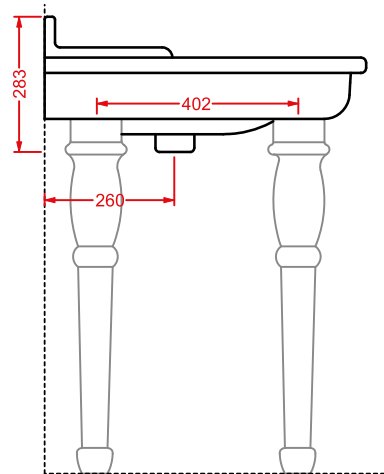

HEL004 + HEC003 HERMITAGE

consolle 112 + gambe ceramica
consolle 112 + ceramic legs