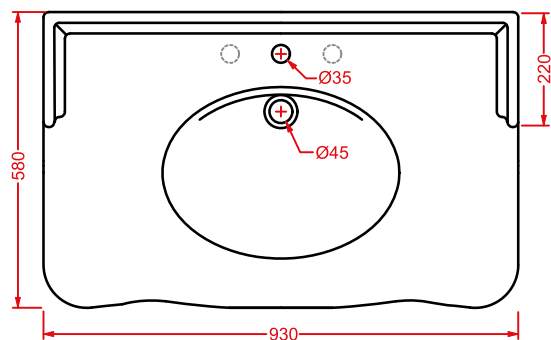

HEB001 HERMITAGE

bidet terra filomuro
back to wall bidet

HEV006 HERMITAGE

vaso monoblocco filo muro
back to wall close-coupled WC

HEL005 + HEC003 HERMITAGE

consolle 92 + gambe ceramica
consolle 92 + ceramic legs