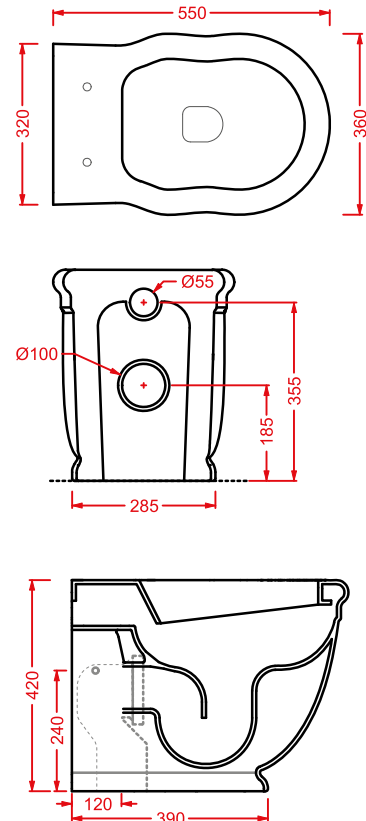

| | | | | | |
|---|---|---------------------|----|----|----|
| HERMITAGE 36 x 55 | ○ | HEB003 01;00 | 18 | 15 | 20 |
| bidet sospeso + kit di fissaggio solo 1 foro | ● | HEB003 03;00 | 18 | 15 | 20 |
| <i>wall-hung bidet + fitting system kit just 1 hole</i> | | | | | |

vaso monoblocco P + cassetta monoblocco
close-coupled WC (P) + ceramic cistern

**HEV008 + HEC001 HERMITAGE**

vaso monoblocco S + cassetta monoblocco
close-coupled WC (S) + ceramic cistern

HEV002 + HEC004 HERMITAGE

vaso terra S con cassetta alta + coperchio
WC (S) + high ceramic cistern + cover

HEV002 + HEC005 HERMITAGE

vaso terra S + cassetta zaino + coperchio
WC (S) + low level ceramic cistern + cov.

HEV005

vaso terra filomuro
back to wall WC