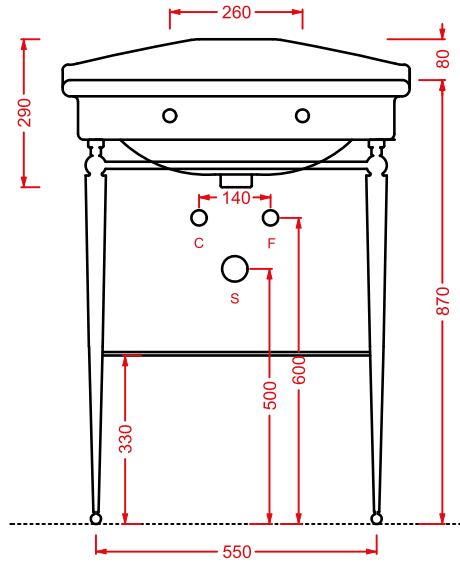

HEA015 HERMITAGE

struttura cromata lavabo 68

chromed structure washbasin 68