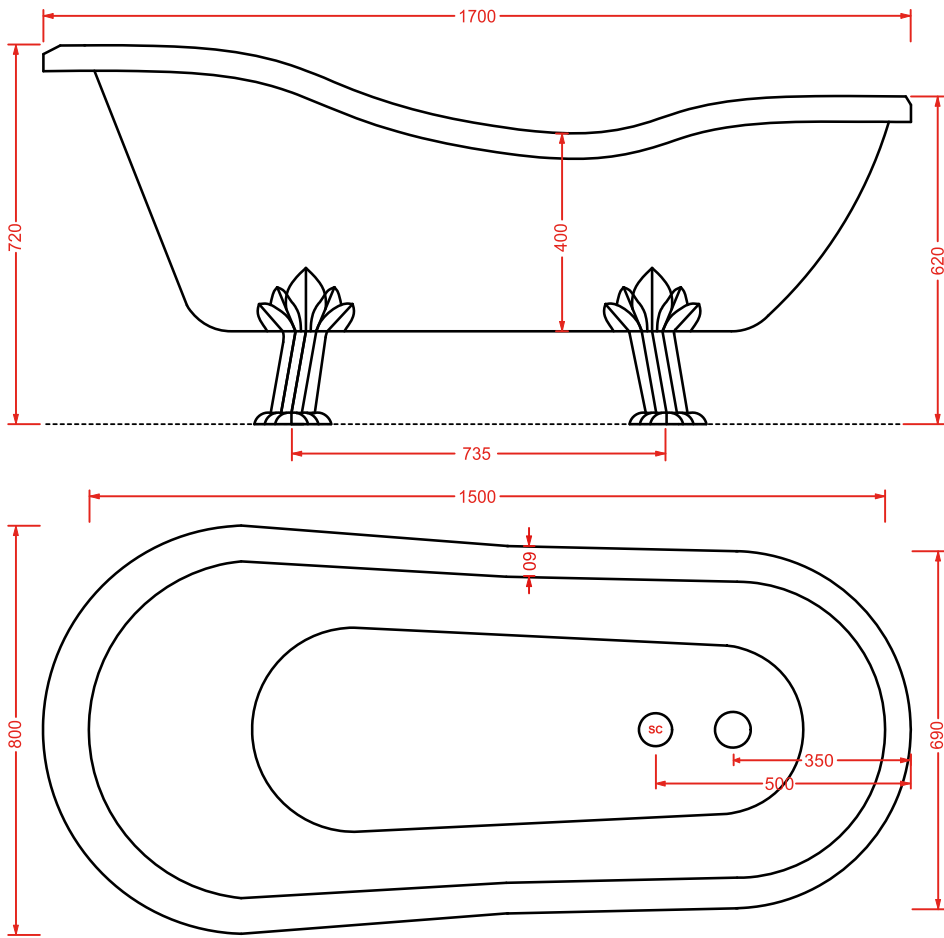

HEA017 HERMITAGE

struttura cromata consolle 112
chromed structure consolle 112

HEL004 + HEC003 HERMITAGE

consolle 112 + gambe ceramica
consolle 112 + ceramic legs

HEW001 HERMITAGE

vasca bianca
white bathtub