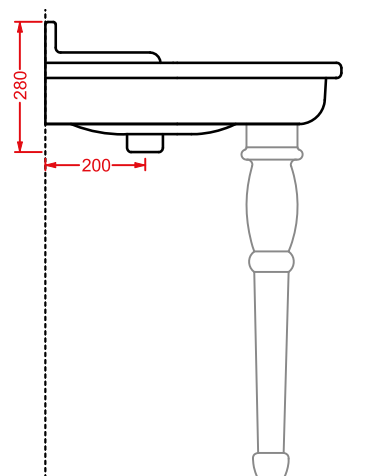

HEB001 HERMITAGE

bidet terra filomuro
back to wall bidet

HEV006 HERMITAGE

vaso monoblocco filo muro
back to wall close-coupled WC

HEL005 + HEC003 HERMITAGE

consolle 92 + gambe ceramica
consolle 92 + ceramic legs