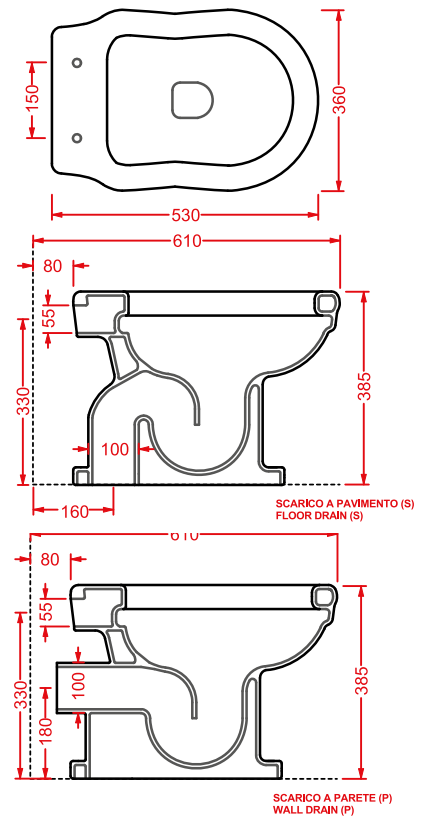

HEV002 (S)/HEV003 (P) HERMITAGE

vaso terra scarico S e P
WC with floor drain and wall drain