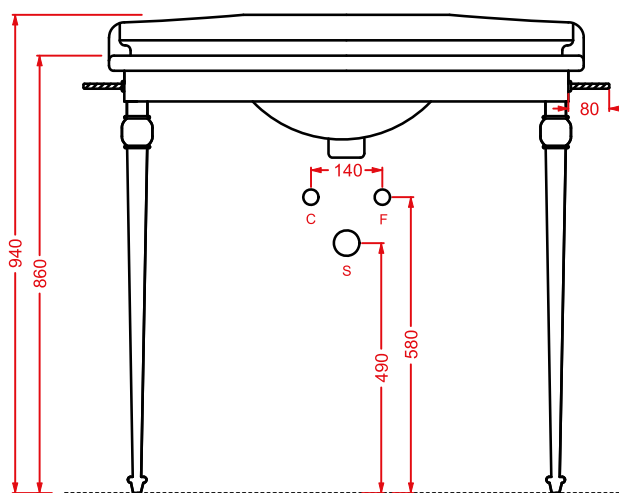

HEA016 HERMITAGE

struttura cromata consolle 92
chromed structure consolle 92