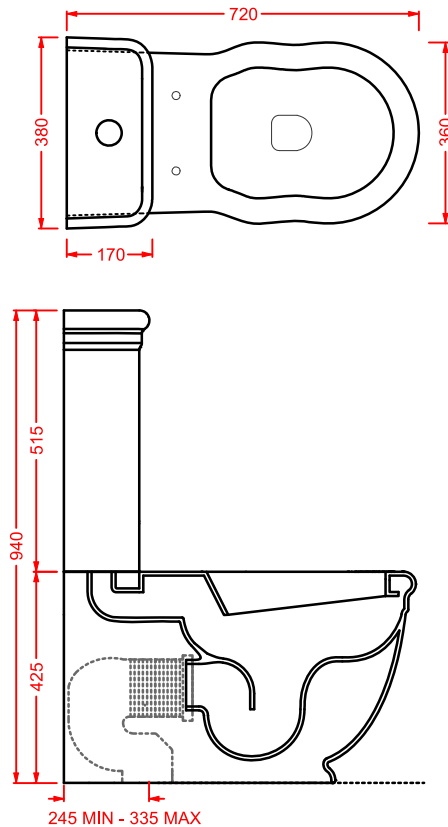

HEV006 HERMITAGE

vaso monoblocco filo muro
back to wall close-coupled WC