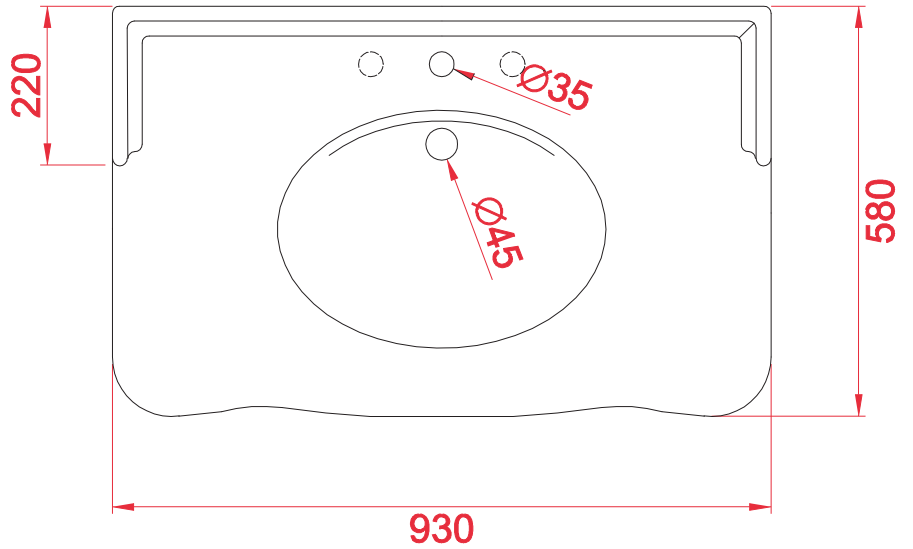

HERMITAGE

Consolle 930*580*280 + structure

WEIGHT: KG 41+12

the.artceram
made in Italy

N.B. Indicated size could have a variation of about 0,6% due to use of the moulds or the variations of the materials' technical characteristics used in the mixture.