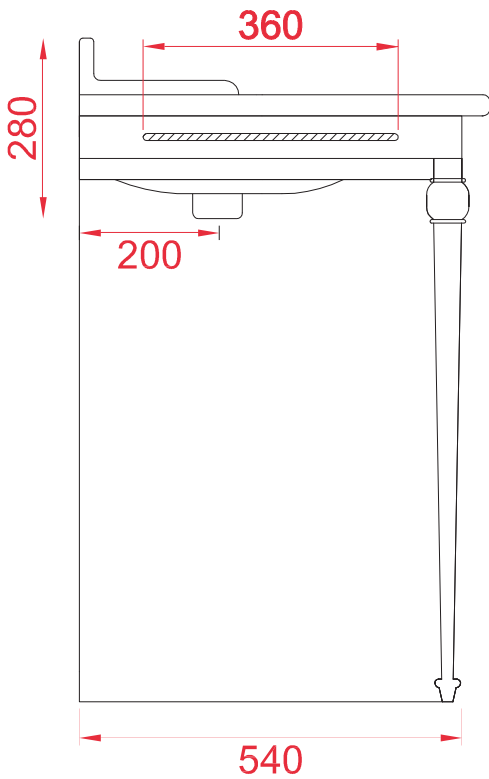

HERMITAGE

Consolle 930*580*280 + structure

WEIGHT: KG 41+12

the.artceram
made in Italy

N.B. Indicated size could have a variation of about 0,6% due to use of the moulds or the variations of the materials' technical characteristics used in the mixture.