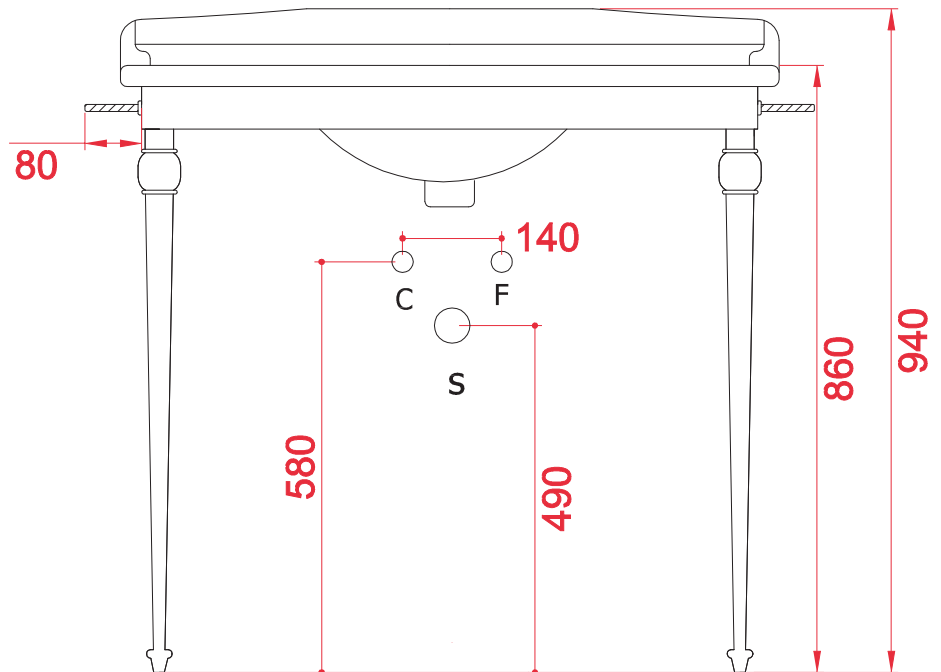

HERMITAGE

Consolle 930*580*280 + structure

WEIGHT: KG 41+12

the.artceram
made in Italy

N.B. Indicated size could have a variation of about 0,6% due to use of the moulds or the variations of the materials' technical characteristics used in the mixture.