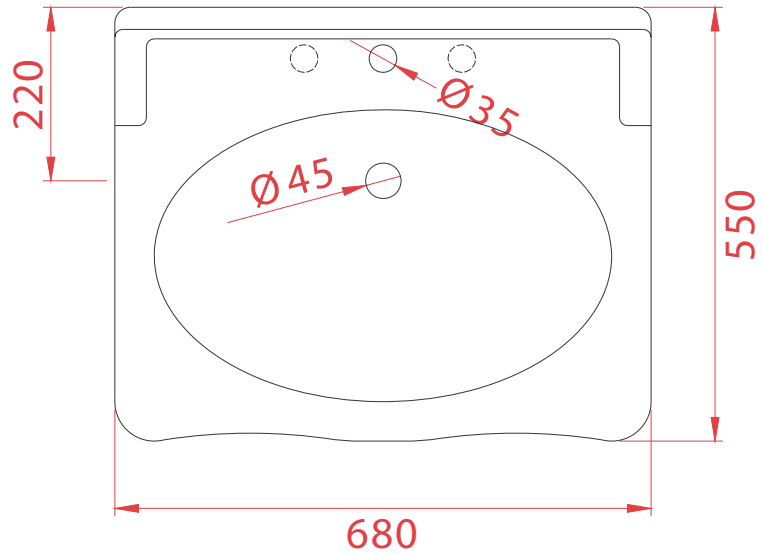

HERMITAGE

Washbasin 68*55*39 + column

WEIGHT: KG 24 + 12

the.artceram
made in Italy

N.B. Indicated size could have a variation of about 0,6% due to use of the moulds or the variations of the materials' technical characteristics used in the mixture.