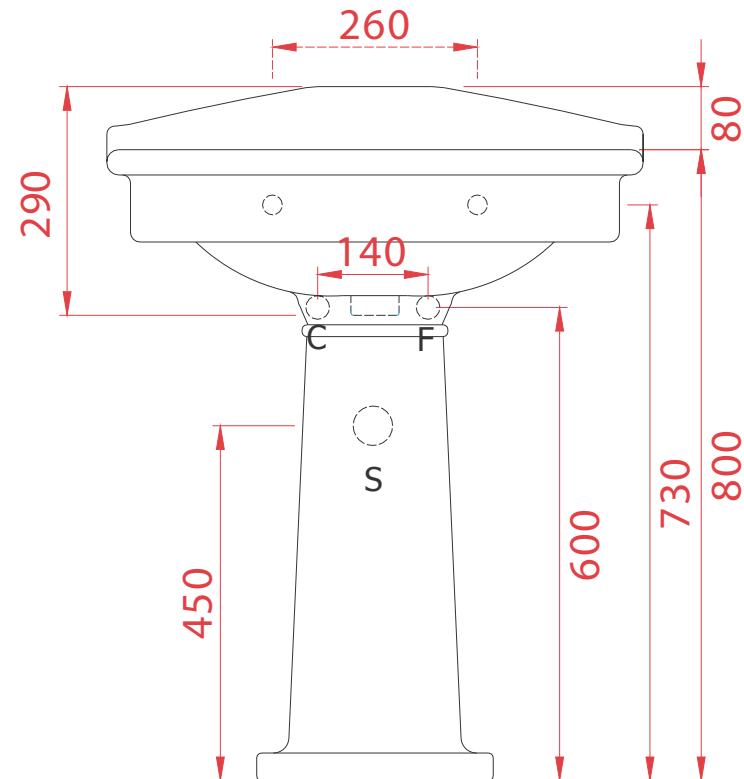

HERMITAGE

Washbasin 68*55*39 + column

WEIGHT: KG 24 + 12

the.artceram
made in Italy

N.B. Indicated size could have a variation of about 0,6% due to use of the moulds or the variations of the materials' technical characteristics used in the mixture.