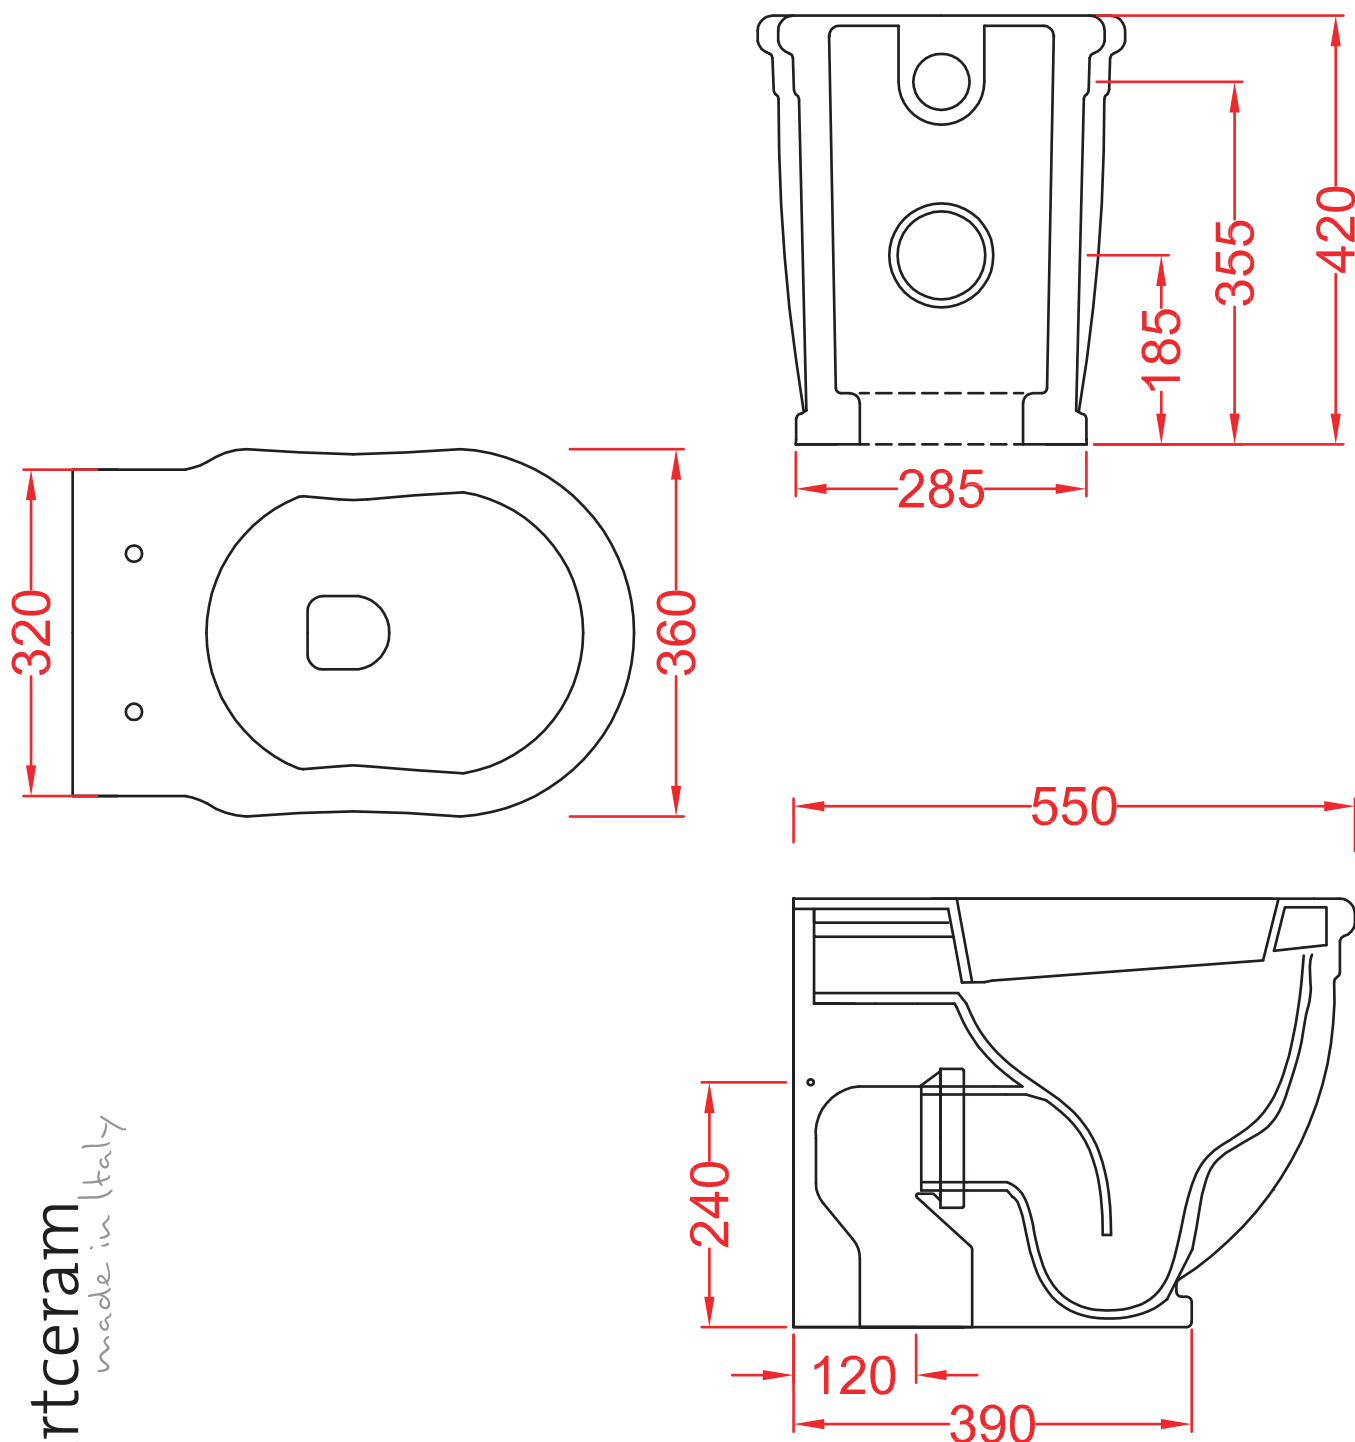

HERMITAGE VASO BTW

back to wall wc 36*55*42

PESO/WEIGHT: KG 24.5

the.artceram
made in Italy

N.B. Indicated size could have a variation of about 0,6% due to use of the moulds or the variations of the materials' technical characteristics used in the mixture.