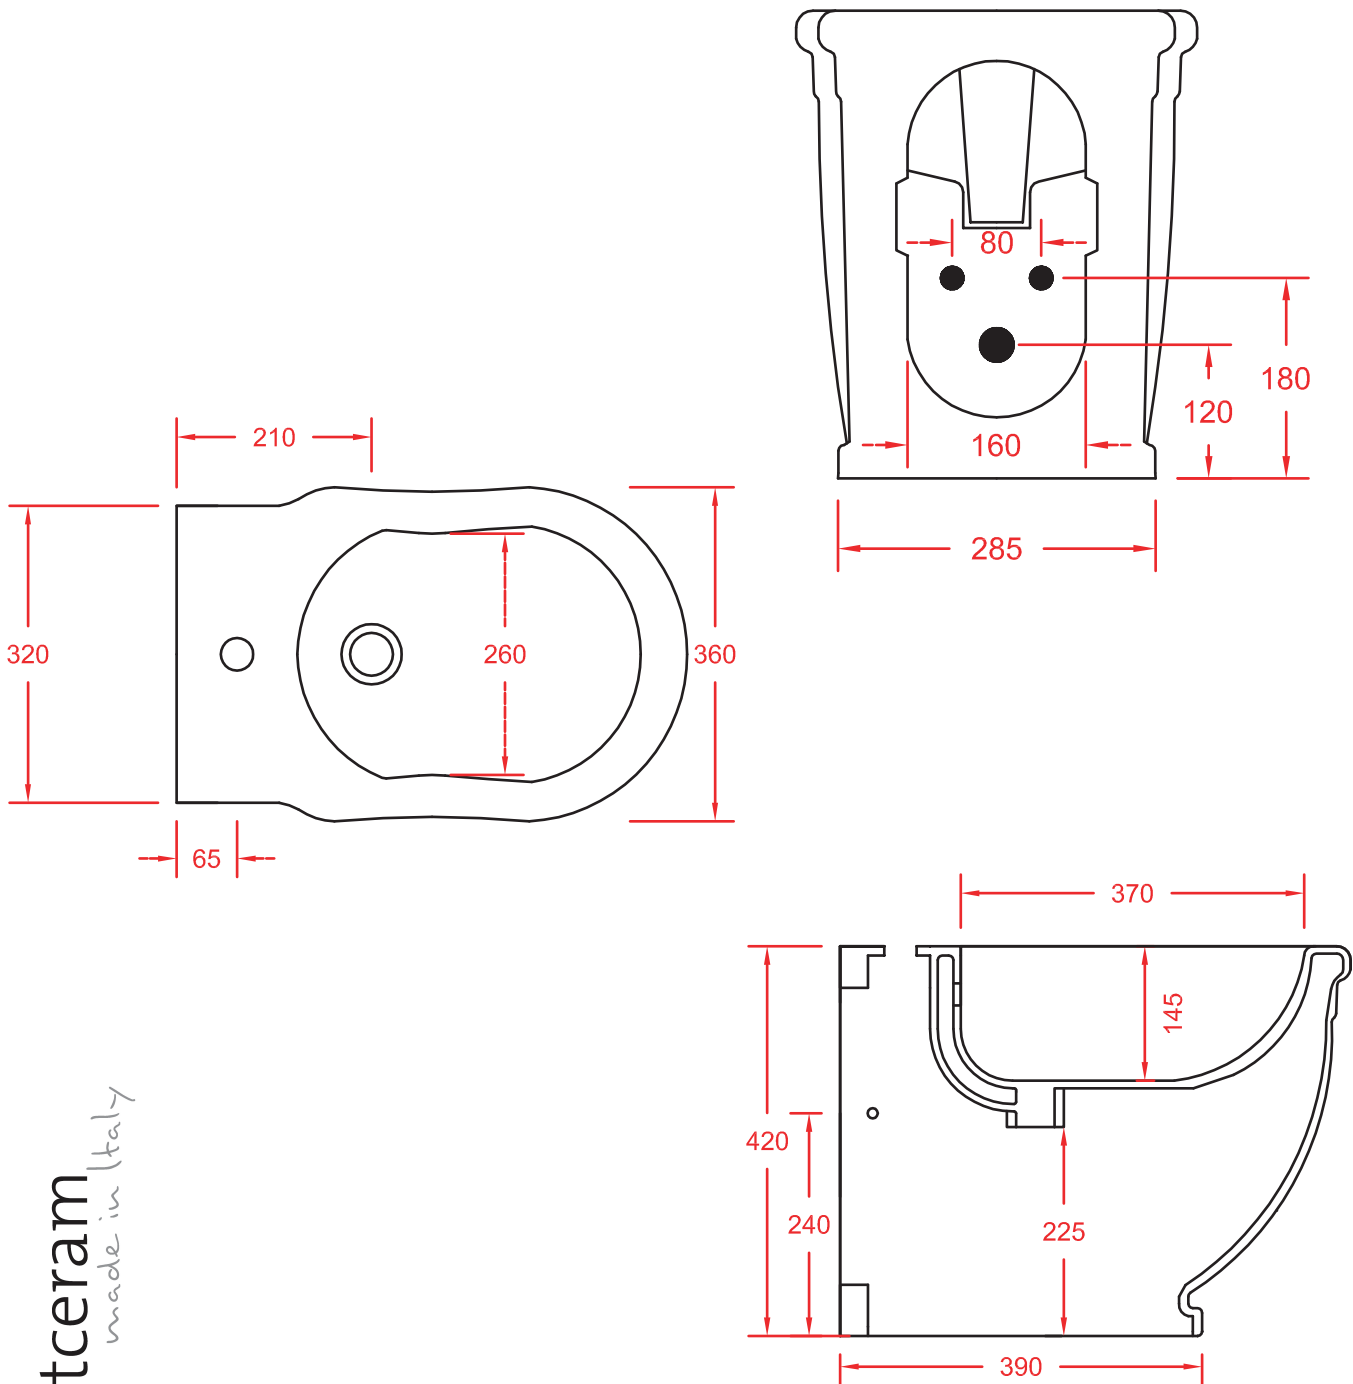

## HERMITAGE BIDET BTW

back to wall bidet 36\*55\*42

PESO/WEIGHT: KG 19

**the.artceram**  
made in italy

N.B. Indicated size could have a variation of about 0,6% due to use of the moulds or the variations of the materials' technical characteristics used in the mixture.