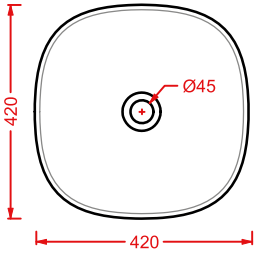

colore	codice	kg	pz. pallet Italia	pz. pallet Export
○	GHL001 01; 00	7	28	52

lavabo appoggio

countertop washbasin

GHOST 65 | 65 x 42

○	GHL002 01; 00	10	20	40
---	----------------------	----	----	----

lavabo appoggio

countertop washbasin

piletta universale lavabo up & down
tappo in ceramica

○	ACA036	0,3	-	-
---	---------------	-----	---	---

*up & down universal drain with
ceramic cover for washbasins*

GHL001 GHOST 42

lavabo appoggio
countertop washbasin