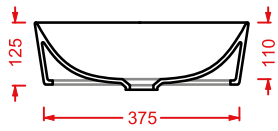

countertop washbasin

piletta universale lavabo up & down
tappo in ceramica

○	ACA036	0,3	-	-
---	---------------	-----	---	---

*up & down universal drain with
ceramic cover for washbasins*

GHL001 GHOST 42

lavabo appoggio
countertop washbasin