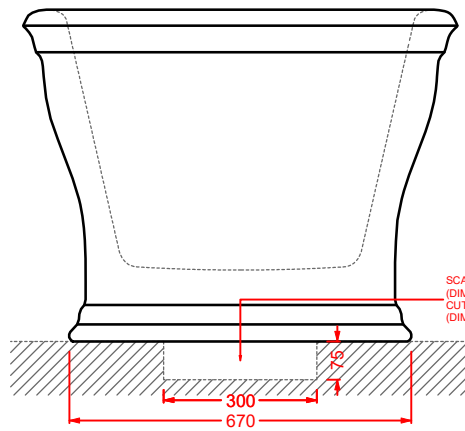

ACW003 NEO

vasca freestanding
freestanding bathtub