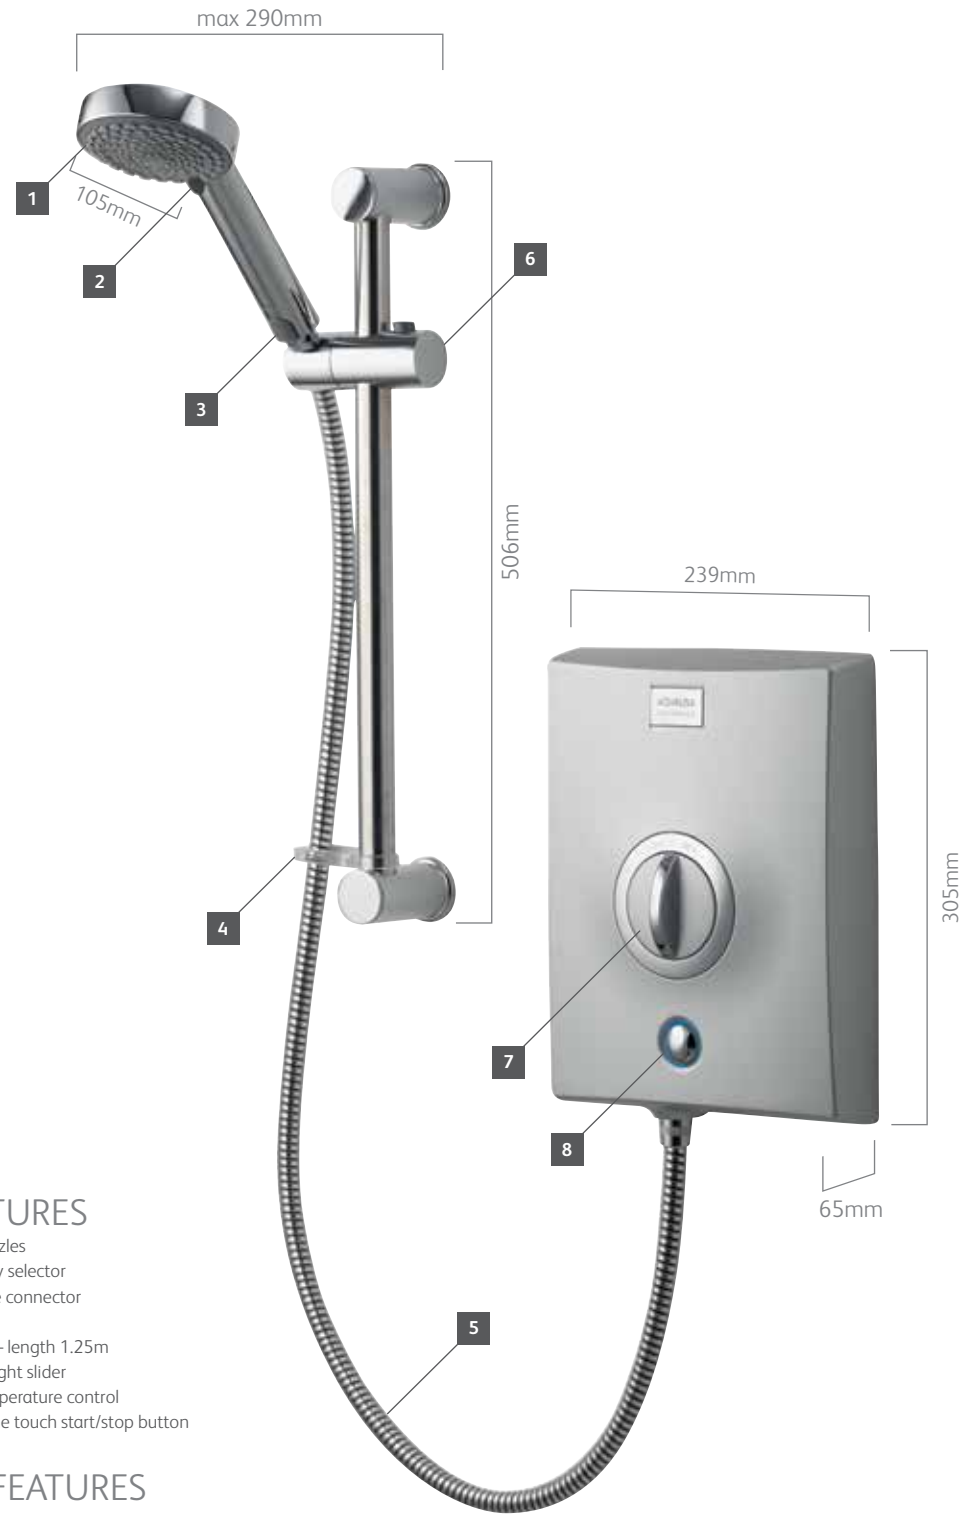

## KEY FEATURES

- 1 Easy clean nozzles
- 2 Easy click spray selector
- 3 Anti-twist hose connector
- 4 Gel hanger
- 5 Chrome hose – length 1.25m
- 6 Adjustable height slider
- 7 Easy glide temperature control
- 8 Illuminated one touch start/stop button

## QUARTZ Electric

AVAILABLE IN  
GRAPHITE  
CHROME

Quartz Electric shower with adjustable head

AVAILABLE IN  
CHROME

Quartz Electric shower with adjustable head

AVAILABLE IN  
WHITE  
CHROME

Quartz Electric shower with adjustable head

## Shower head

Quartz Electric showers feature: 105mm Harmony Electric shower head